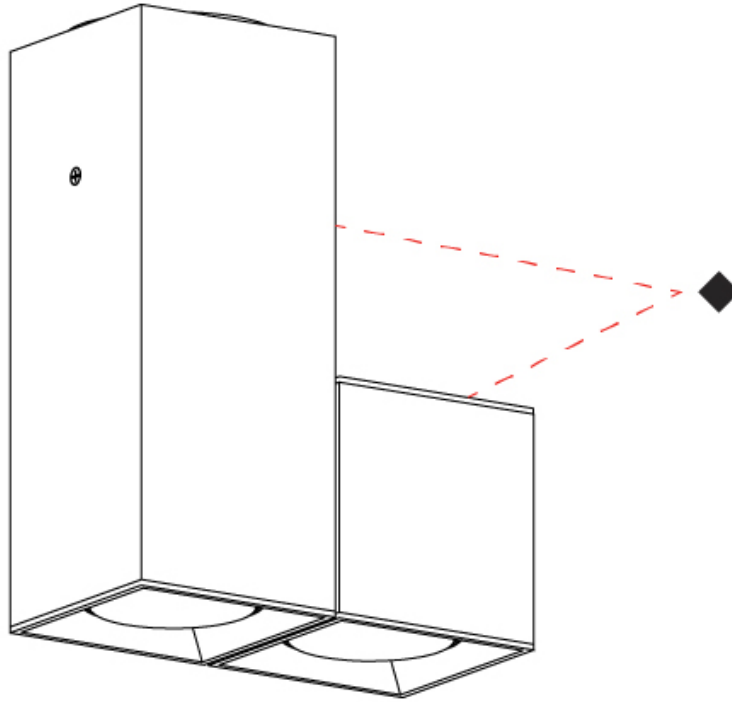

LED

OPTICAL

Adjustability: Rotational; Tilt 300° _____

RATINGS AND CERTIFICATIONS

Certified By: Certified for North American Standards _____
 IP rating: IP20 _____

DAU 2 LIGHT LINEAR SURFACE

D92029-

PROJECT	_____
TYPE	_____
SPECIFIER	_____
QUANTITY	_____
DATE	_____

GENERAL

Series: Dau
 Subseries: Dau 3 light Linear
 Brand: Milan
 Division: Design
 Mounting Type: Surface
 Mounting Location: Ceiling
 Subcategory: Downlight

PHYSICAL

Shape: Abstract
 Length (mm): 243
 Length (in): 9 1/2
 Width (mm): 80
 Width (in): 3 1/8
 Height (mm): 204
 Height (in): 8
 Light Distribution: Adjustable / Direct
 Weight (kg): 1.63
 Weight (lbs): 3.59
 Fixture Finish: [BAL](#) / [MWL](#) / [BSL](#)
 Fixture Material: Extruded Aluminum