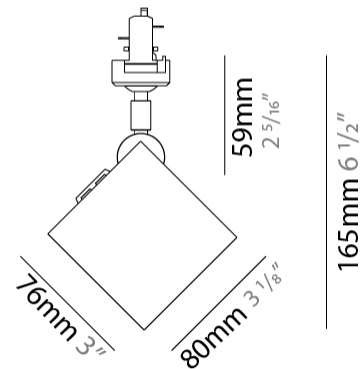

59mm
2 5/16"

165mm 6 1/2"