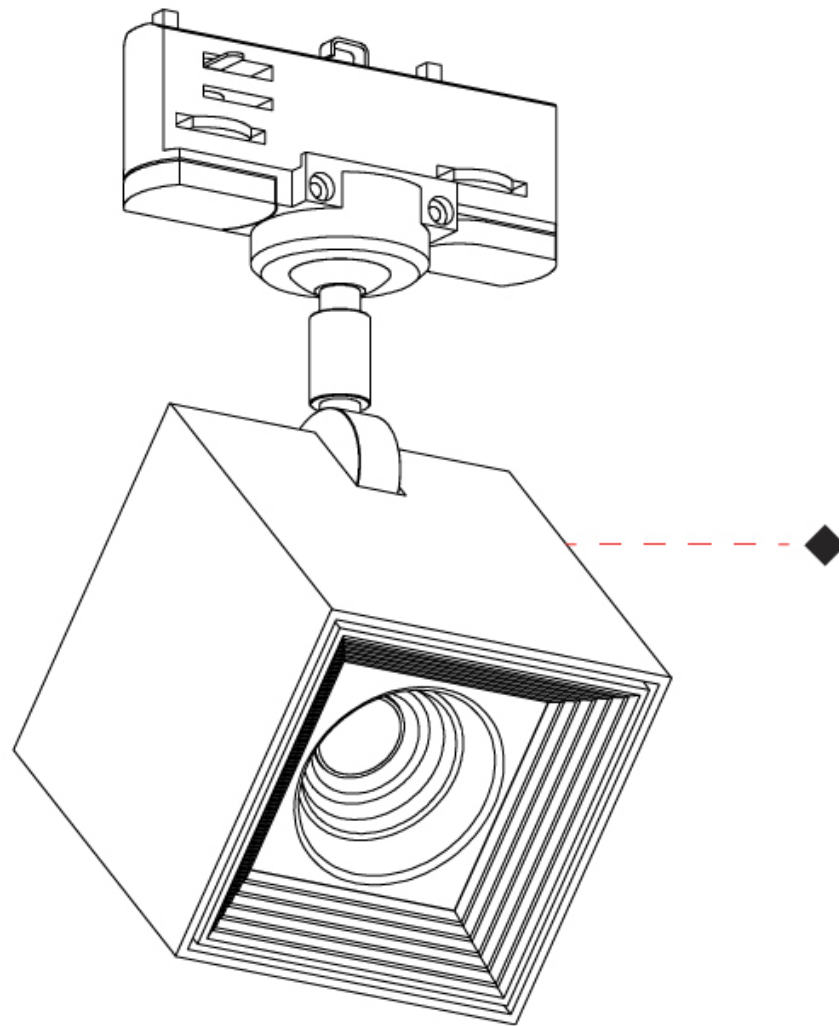

DAU SINGLE TRACK

D96048R9-

PROJECT

TYPE

SPECIFIER

QUANTITY

DATE

D