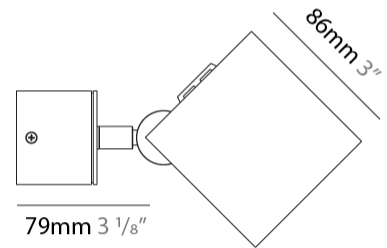

PROJECT	_____
TYPE	_____
SPECIFIER	_____
QUANTITY	_____
DATE	_____

DAU SINGLE ADJUSTABLE SURFACE

D92188R9-

base number Finish
Options

1. To build a product code in our configurator select the specify button on the base model # product page
2. To build a manual product code on this datasheet choose from the options listed below in blue font and add the suffix to the base model #

GENERAL

Series: Dau
Subseries: Dau Single Adjustable
Brand: Milan
Division: Design
Mounting Type: Surface
Subcategory: Spots

PHYSICAL

Shape: Cube
Length (mm): 80
Length (in): 3 1/8
Width (mm): 80
Width (in): 3 1/8
Height (mm): 86
Height (in): 3 3/8
Max. Overall Height (mm): 164
Max. Overall Height (in): 6 7/16
Light Distribution: Adjustable / Direct
Fixture Finish: BAL / MWL / BSL
Fixture Material: Extruded Aluminum

ELECTRICAL

Lamp Type: LED
Input Wattage (W): 10
Total Output Wattage (W): 9.3
Dimming: Tri-Mode (Non-Dimming and Phase Dimming (120Vac only) and 0-10V Dimming)
Driver Included: No
Driver Location: Remote
Driver Type: Constant Current - 120 / 277Vac
Driver Class: Class 2
Input Voltage (V): 120 - 277
Constant Current (MA): 350

LED

Number of LEDs: 1
Color Temperature (°K): 3000
Max. Delivered Lumen (lm): 956
CRI: >90 CRI
Lamp Life (hrs): 50000

OPTICAL

Optic°: 50
Adjustability: Rotational 300°; Tilt 90°

RATINGS AND CERTIFICATIONS

Certified By: Certified for North American Standards
IP rating: IP20

80mm 3 1/8"

79mm 3 1/8"

184mm 7 1/4"