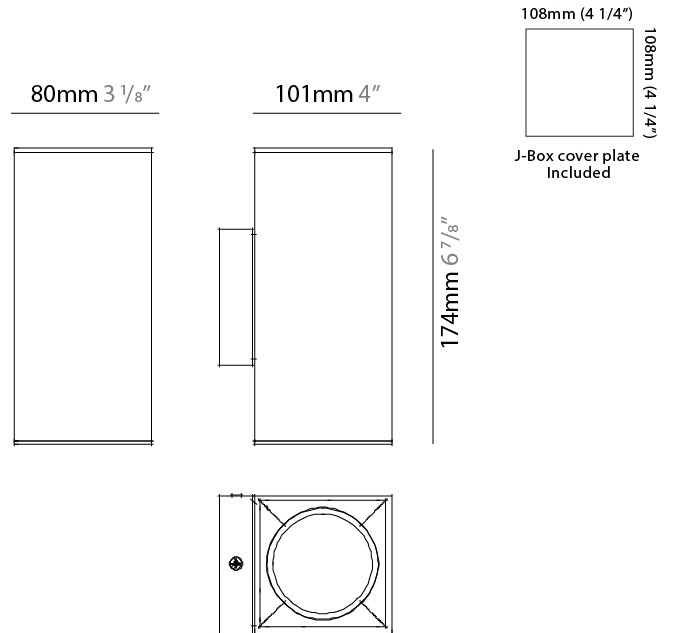

DAU SINGLE SURFACE

D93044- : D93044-BAL

base number

1. To build a product code in our configurator select the specify button on the base model # product page
2. To build a manual product code on this datasheet choose from the options listed below in blue font and add the suffix to the base model #

GENERAL

Series: Dau
Subseries: Dau Single
Partner: Milan
Division: Design
Installation: Surface
Product Type: Wall Surface
Mounting Location: Wall
Light Distribution: Direct / Indirect

PHYSICAL

Shape: Rectangle
Length (mm): 80
Length (in): 3 1/8
Height (mm): 174
Depth (mm): 101
Height (in): 6 7/8
Depth (in): 4
Extension (mm): 101
Extension (in): 4
Weight (kg): 1.23
Weight (lbs): 2.71
Fixture Material: Extruded Aluminum

ELECTRICAL

Number of Lamps: 2
Lamp Type: LED Retrofit
Lamp Shape: MR16
Bulb Included: Bulb Not Included
Total Output Wattage (W): 10
Max. Wattage Per Lamp (W): 5
Lamp Base: GU10
Input Voltage (V): 120Vac Direct Line

LED

OPTICAL

RATINGS AND CERTIFICATIONS

Certified By: CSA Certified to UL and CSA Standards
IP rating: IP20

PROJECT	
TYPE	
SPECIFIER	
QUANTITY	
DATE