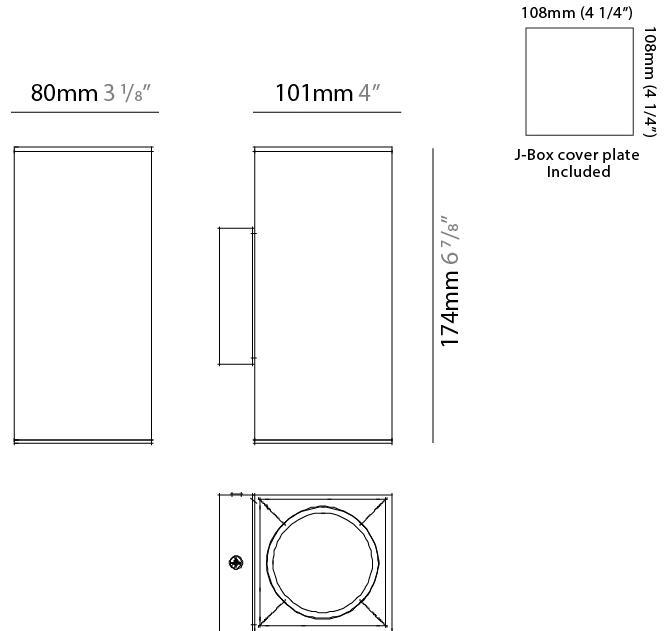

DAU SINGLE SURFACE

D93044-

base number   Finish
Options

1. To build a product code in our configurator select the specify button on the base model # product page
2. To build a manual product code on this datasheet choose from the options listed below in blue font and add the suffix to the base model #

GENERAL

Series: Dau _____
Subseries: Dau Single _____
Partner: Milan _____
Division: Design _____
Installation: Surface _____
Product Type: Wall Surface _____
Mounting Location: Wall _____
Light Distribution: Direct / Indirect _____

PHYSICAL

Shape: Rectangle _____
Length (mm): 80 _____
Length (in): 3 1/8 _____
Height (mm): 174 _____
Depth (mm): 101 _____
Height (in): 6 7/8 _____
Depth (in): 4 _____
Extension (mm): 101 _____
Extension (in): 4 _____
Weight (kg): 1.23 _____
Weight (lbs): 2.71 _____
Fixture Finish: [BAL / MWL / BSL](#) _____
Fixture Material: Extruded Aluminum _____

ELECTRICAL

Number of Lamps: 2 _____
Lamp Type: LED Retrofit _____
Lamp Shape: MR16 _____
Bulb Included: Bulb Not Included _____
Max. Wattage Per Lamp (W): 5 _____
Lamp Base: GU10 _____
Input Voltage (V): 120Vac Direct Line _____

LED

OPTICAL

RATINGS AND CERTIFICATIONS

Certified By: Certified for North American Standards _____
IP rating: IP20 _____