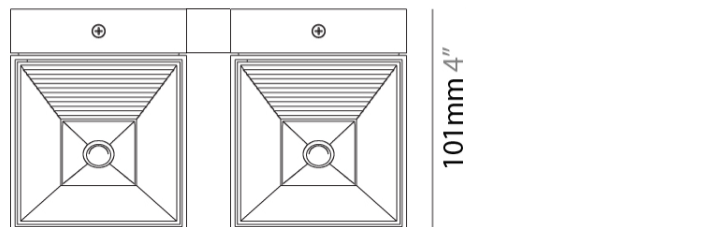

108mm (4 1/4")
108mm (4 1/4")
J-Box cover plate Included

180mm 7 1/16"

101mm 4"