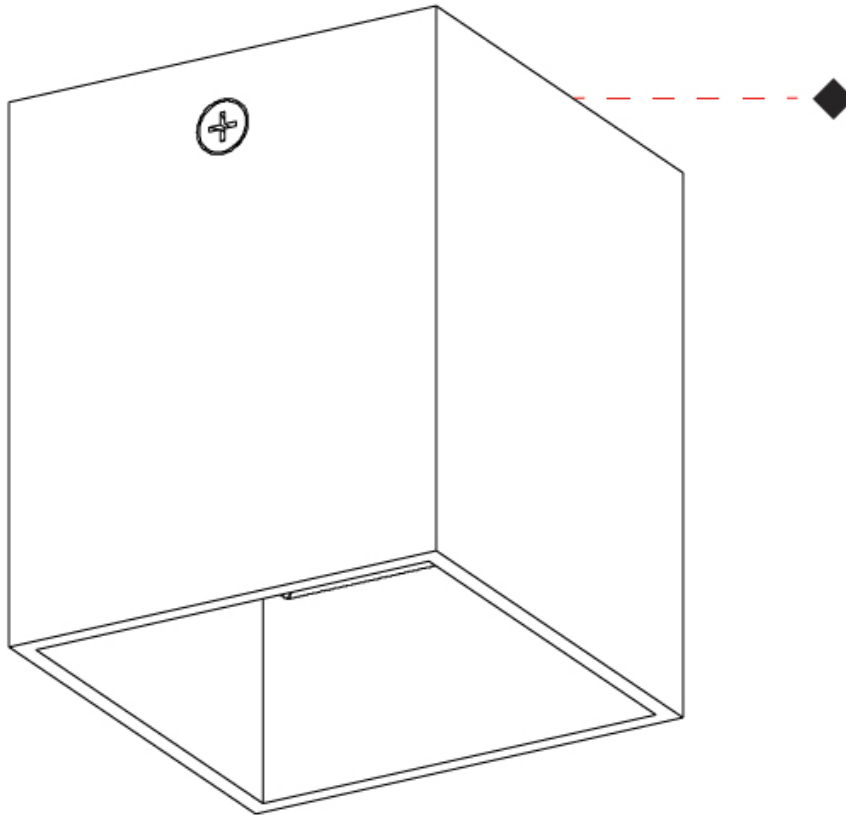

DAU SINGLE SURFACE

D92130R9-

PROJECT _____

TYPE _____

SPECIFIER _____

QUANTITY _____

DATE _____

D