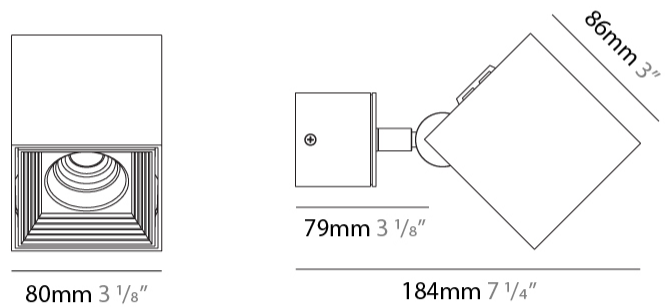

PROJECT	_____
TYPE	_____
SPECIFIER	_____
QUANTITY	_____
DATE	_____

DAU SINGLE ADJUSTABLE SURFACE

D92188R9-

base number Finish
Options

1. To build a product code in our configurator select the specify button on the base model # product page
2. To build a manual product code on this datasheet choose from the options listed below in blue font and add the suffix to the base model #

GENERAL

Series: Dau
Subseries: Dau Single Adjustable
Brand: Milan
Division: Design
Mounting Type: Surface
Subcategory: Spots

PHYSICAL

Shape: Cube
Length (mm): 80
Length (in): 3 1/8
Width (mm): 80
Width (in): 3 1/8
Height (mm): 86
Height (in): 3 3/8
Max. Overall Height (mm): 164
Max. Overall Height (in): 6 7/16
Light Distribution: Adjustable / Direct
Fixture Finish: BAL / MWL / BSL
Fixture Material: Extruded Aluminum

ELECTRICAL

Lamp Type: LED
Input Wattage (W): 10
Total Output Wattage (W): 9.3
Dimming: Tri-Mode (Non-Dimming and Phase Dimming (120Vac only) and 0-10V Dimming)
Driver Included: No
Driver Location: Remote
Driver Type: Constant Current - 120 / 277Vac
Driver Class: Class 2
Input Voltage (V): 120 - 277
Constant Current (MA): 350

LED

Number of LEDs: 1
Color Temperature (°K): 3000
Max. Delivered Lumen (lm): 956
CRI: >90 CRI
Lamp Life (hrs): 50000

OPTICAL

Optic°: 50
Adjustability: Rotational 300°; Tilt 90°

RATINGS AND CERTIFICATIONS

Certified By: Certified for North American Standards
IP rating: IP20