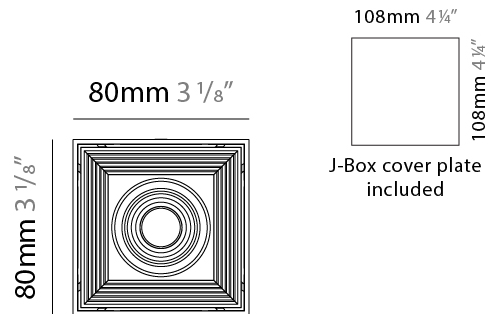

DAU SINGLE SURFACE

D92126R9-

base number Finish Options

1. To build a product code in our configurator select the specify button on the base model # product page
2. To build a manual product code on this datasheet choose from the options listed below in blue font and add the suffix to the base model #

GENERAL

Series: Dau
Subseries: Dau Single
Brand: Milan
Division: Design
Mounting Type: Surface
Mounting Location: Ceiling
Subcategory: Downlight

PHYSICAL

Shape: Cube
Length (mm): 80
Length (in): 3 1/8
Width (mm): 80
Width (in): 3 1/8
Height (mm): 91
Height (in): 3 9/16
Light Distribution: Direct
Fixture Finish: BAL / MWL / BSL
Fixture Material: Extruded Aluminum

ELECTRICAL

Lamp Type: LED
Input Wattage (W): 10
Total Output Wattage (W): 9.3
Dimming: Tri-Mode (Non-Dimming and Phase Dimming (120Vac only) and 0-10V Dimming)
Driver Included: No
Driver Location: Remote
Driver Type: Constant Current
Input Voltage (V): 120 - 277
Constant Current (MA): 350

LED

Number of LEDs: 1
Color Temperature (°K): 3000
Max. Delivered Lumen (lm): 956
CRI: >90 CRI
Lamp Life (hrs): 50000

OPTICAL

RATINGS AND CERTIFICATIONS

Certified By: Certified for North American Standards
IP rating: IP20

PROJECT
TYPE
SPECIFIER
QUANTITY
DATE