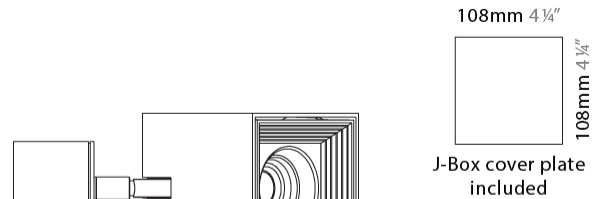

PROJECT	_____
TYPE	_____
SPECIFIER	_____
QUANTITY	_____
DATE	_____

DAU SINGLE ADJUSTABLE SURFACE

D92188R9-

base number Finish
Options

1. To build a product code in our configurator select the specify button on the base model # product page
2. To build a manual product code on this datasheet choose from the options listed below in blue font and add the suffix to the base model #

GENERAL

Series: Dau
Subseries: Dau Single Adjustable
Brand: Milan
Division: Design
Mounting Type: Surface
Subcategory: Spots

PHYSICAL

Shape: Cube
Length (mm): 80
Length (in): 3 1/8
Width (mm): 80
Width (in): 3 1/8
Height (mm): 86
Height (in): 3 3/8
Max. Overall Height (mm): 164
Max. Overall Height (in): 6 7/16
Light Distribution: Adjustable / Direct
Fixture Finish: BAL / MWL / BSL
Fixture Material: Extruded Aluminum

ELECTRICAL

Lamp Type: LED
Input Wattage (W): 10
Total Output Wattage (W): 9.3
Dimming: Tri-Mode (Non-Dimming and Phase Dimming (120Vac only) and 0-10V Dimming)
Driver Included: No
Driver Location: Remote
Driver Type: Constant Current - 120 / 277Vac
Driver Class: Class 2
Input Voltage (V): 120 - 277
Constant Current (MA): 350

LED

Number of LEDs: 1
Color Temperature (°K): 3000
Max. Delivered Lumen (lm): 956
CRI: >90 CRI
Lamp Life (hrs): 50000

OPTICAL

Optic°: 50
Adjustability: Rotational 300°; Tilt 90°

RATINGS AND CERTIFICATIONS

Certified By: Certified for North American Standards
IP rating: IP20