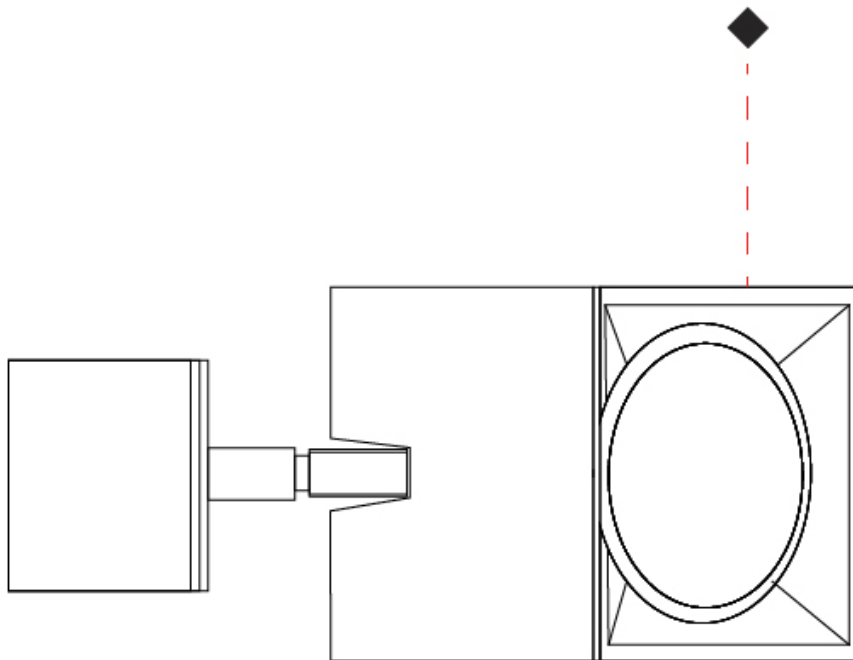

DAU SINGLE SURFACE

D92019-

PROJECT	_____
TYPE	_____
SPECIFIER	_____
QUANTITY	_____
DATE	_____

D