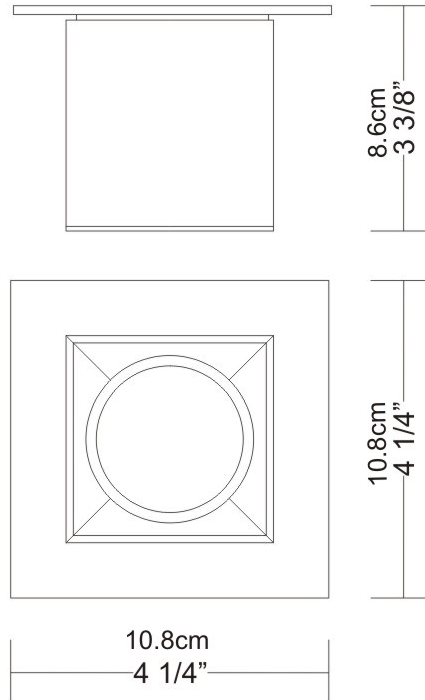

PROJECT	_____
TYPE	_____
SPECIFIER	_____
QUANTITY	_____
DATE	_____

DAU SINGLE SURFACE

D92014-

base number   Finish
Options

1. To build a product code in our configurator select the specify button on the base model # product page
2. To build a manual product code on this datasheet choose from the options listed below in blue font and add the suffix to the base model #

GENERAL

Series: Dau _____
Subseries: Dau Single _____
Brand: Milan _____
Division: Design _____
Mounting Type: Surface _____
Mounting Location: Ceiling _____
Subcategory: Downlight _____

PHYSICAL

Shape: Cube _____
Length (mm): 80 _____
Length (in): 3 1/8 _____
Width (mm): 80 _____
Width (in): 3 1/8 _____
Height (mm): 87 _____
Height (in): 3 7/16 _____
Light Distribution: Direct _____
Weight (kg): 0.82 _____
Weight (lbs): 1.81 _____
Fixture Finish: [BAL / MWL / BSL](#) _____
Fixture Material: Extruded Aluminum _____

ELECTRICAL

Number of Lamps: 1 _____
Lamp Type: LED Retrofit _____
Lamp Shape: MR16 _____
Bulb Included: Bulb Not Included _____
Max. Wattage Per Lamp (W): 4 _____
Lamp Base: GU10 _____
Input Voltage (V): 120 _____

LED

OPTICAL

RATINGS AND CERTIFICATIONS

Certified By: Certified for North American Standards _____
IP rating: IP20 _____