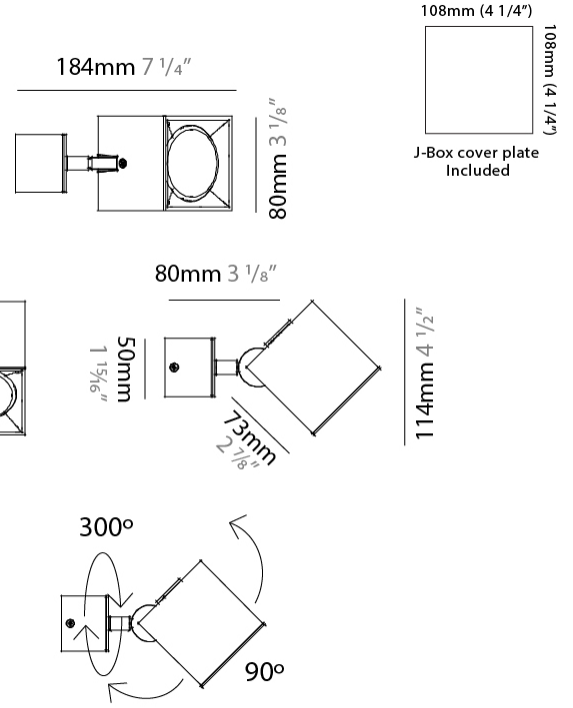

PROJECT	_____
TYPE	_____
SPECIFIER	_____
QUANTITY	_____
DATE	_____

DAU SINGLE SURFACE

D92019-

base number   Finish
Options

1. To build a product code in our configurator select the specify button on the base model # product page
2. To build a manual product code on this datasheet choose from the options listed below in blue font and add the suffix to the base model #

GENERAL

Series: Dau _____
Subseries: Dau Single _____
Brand: Milan _____
Division: Design _____
Mounting Type: Surface _____
Subcategory: Spots _____

PHYSICAL

Shape: Cube _____
Length (mm): 80 _____
Length (in): 3 1/8 _____
Width (mm): 83 _____
Width (in): 3 1/4 _____
Height (mm): 80 _____
Height (in): 3 1/8 _____
Max. Overall Height (mm): 160 _____
Max. Overall Height (in): 6 5/16 _____
Light Distribution: Adjustable / Direct _____
Weight (kg): 0.82 _____
Weight (lbs): 1.81 _____
Fixture Finish: [BAL / MWL / BSL](#) _____
Fixture Material: Extruded Aluminum _____

ELECTRICAL

Number of Lamps: 1 _____
Lamp Type: LED Retrofit _____
Lamp Shape: MR16 _____
Bulb Included: Bulb Not Included _____
Max. Wattage Per Lamp (W): 4 _____
Lamp Base: GU10 _____
Input Voltage (V): 120 _____

LED

OPTICAL

RATINGS AND CERTIFICATIONS

Certified By: Certified for North American Standards _____
IP rating: IP20 _____