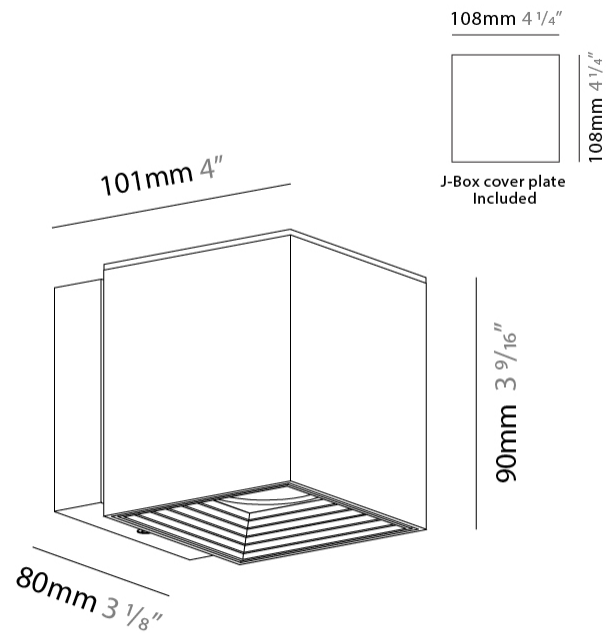

PROJECT	_____
TYPE	_____
SPECIFIER	_____
QUANTITY	_____
DATE	_____

DAU SINGLE SURFACE

D93189R9-

base number Finish
Options

1. To build a product code in our configurator select the specify button on the base model # product page
2. To build a manual product code on this datasheet choose from the options listed below in blue font and add the suffix to the base model #

GENERAL

Series: Dau
Subseries: Dau Single
Brand: Milan
Division: Design
Mounting Type: Surface
Mounting Location: Wall
Subcategory: Downlight

PHYSICAL

Shape: Cube
Length (mm): 80
Length (in): 3 1/8
Height (mm): 90
Depth (mm): 101
Height (in): 3 9/16
Depth (in): 4
Extension (mm): 114
Extension (in): 4 1/2
Light Distribution: Direct
[Fixture Finish: BAL / MWL / BSL](#)
Fixture Material: Extruded Aluminum

ELECTRICAL

Lamp Type: LED
Input Wattage (W): 10
Total Output Wattage (W): 9.3
Dimming: Tri-Mode (Non-Dimming and Phase Dimming (120Vac only) and 0-10V Dimming)
Driver Included: Yes
Driver Location: Integrated
Driver Type: Constant Current - 120Vac
Driver Class: Class 2
Input Voltage (V): 120 - 277
Constant Current (MA): 350
Upon Request: Not included - see components) Remote: 0-10Vdc dimming / Phase dimming @120Vac only / 277Vac

LED

Number of LEDs: 1
Color Temperature (°K): 3000
Max. Delivered Lumen (lm): 956
CRI: >90 CRI
Lamp Life (hrs): 50000

OPTICAL

RATINGS AND CERTIFICATIONS

Certified By: Certified for North American Standards
IP rating: IP44