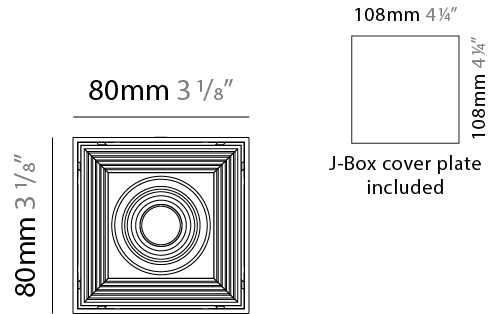

DAU SINGLE SURFACE

D92126R9-

base number Finish Options

1. To build a product code in our configurator select the specify button on the base model # product page
2. To build a manual product code on this datasheet choose from the options listed below in blue font and add the suffix to the base model #

GENERAL

Series: Dau
Subseries: Dau Single
Brand: Milan
Division: Design
Mounting Type: Surface
Mounting Location: Ceiling
Subcategory: Downlight

PHYSICAL

Shape: Cube
Length (mm): 80
Length (in): 3 1/8
Width (mm): 80
Width (in): 3 1/8
Height (mm): 91
Height (in): 3 9/16
Light Distribution: Direct
Fixture Finish: BAL / MWL / BSL
Fixture Material: Extruded Aluminum

ELECTRICAL

Lamp Type: LED
Input Wattage (W): 10
Total Output Wattage (W): 9.3
Dimming: Tri-Mode (Non-Dimming and Phase Dimming (120Vac only) and 0-10V Dimming)
Driver Included: No
Driver Location: Remote
Driver Type: Constant Current
Input Voltage (V): 120 - 277
Constant Current (MA): 350

LED

Number of LEDs: 1
Color Temperature (°K): 3000
Max. Delivered Lumen (lm): 956
CRI: >90 CRI
Lamp Life (hrs): 50000

OPTICAL

RATINGS AND CERTIFICATIONS

Certified By: Certified for North American Standards
IP rating: IP20

PROJECT
TYPE
SPECIFIER
QUANTITY
DATE