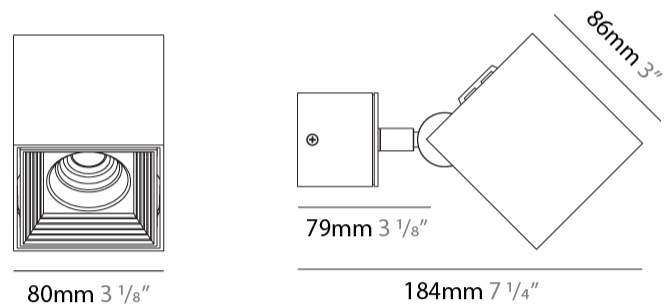

PROJECT	
TYPE	
SPECIFIER	
QUANTITY	
DATE	

DAU SINGLE ADJUSTABLE SURFACE

D92188R9-

base number Finish
Options

1. To build a product code in our configurator select the specify button on the base model # product page
2. To build a manual product code on this datasheet choose from the options listed below in blue font and add the suffix to the base model #

GENERAL

Series: Dau
Subseries: Dau Single Adjustable
Brand: Milan
Division: Design
Mounting Type: Surface
Subcategory: Spots

PHYSICAL

Shape: Cube
Length (mm): 80
Length (in): 3 1/8
Width (mm): 80
Width (in): 3 1/8
Height (mm): 86
Height (in): 3 3/8
Max. Overall Height (mm): 164
Max. Overall Height (in): 6 7/16
Light Distribution: Adjustable / Direct
Fixture Finish: BAL / MWL / BSL
Fixture Material: Extruded Aluminum

ELECTRICAL

Lamp Type: LED
Input Wattage (W): 10
Total Output Wattage (W): 9.3
Dimming: Tri-Mode (Non-Dimming and Phase Dimming (120Vac only) and 0-10V Dimming)
Driver Included: No
Driver Location: Remote
Driver Type: Constant Current - 120 / 277Vac
Driver Class: Class 2
Input Voltage (V): 120 - 277
Constant Current (MA): 350

LED

Number of LEDs: 1
Color Temperature (°K): 3000
Max. Delivered Lumen (lm): 956
CRI: >90 CRI
Lamp Life (hrs): 50000

OPTICAL

Optic°: 50
Adjustability: Rotational 300°; Tilt 90°

RATINGS AND CERTIFICATIONS

Certified By: Certified for North American Standards
IP rating: IP20