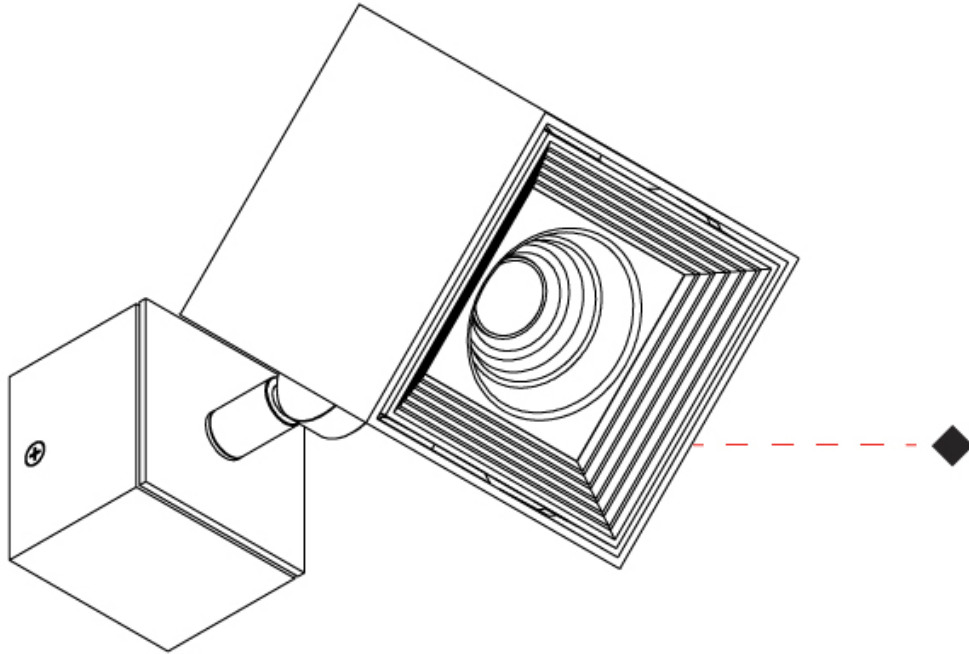

DAU SINGLE ADJUSTABLE SURFACE

D92188R9-

PROJECT	_____
TYPE	_____
SPECIFIER	_____
QUANTITY	_____
DATE	_____

D