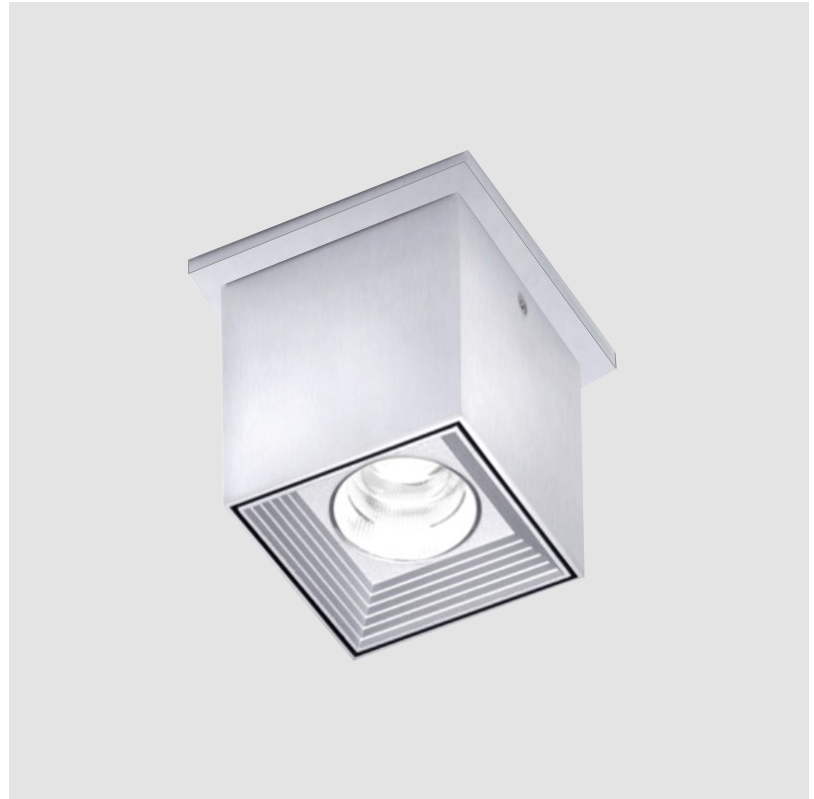

DAU SINGLE SURFACE

D92126R9-

base number Finish Options

1. To build a product code in our configurator select the specify button on the base model # product page
2. To build a manual product code on this datasheet choose from the options listed below in blue font and add the suffix to the base model #

GENERAL

Series: Dau
Subseries: Dau Single
Brand: Milan
Division: Design
Mounting Type: Surface
Mounting Location: Ceiling
Subcategory: Downlight

PHYSICAL

Shape: Cube
Length (mm): 80
Length (in): 3 1/8
Width (mm): 80
Width (in): 3 1/8
Height (mm): 91
Height (in): 3 9/16
Light Distribution: Direct
Fixture Finish: BAL / MWL / BSL
Fixture Material: Extruded Aluminum

ELECTRICAL

Lamp Type: LED
Input Wattage (W): 10
Total Output Wattage (W): 9.3
Dimming: Tri-Mode (Non-Dimming and Phase Dimming (120Vac only) and 0-10V Dimming)
Driver Included: No
Driver Location: Remote
Driver Type: Constant Current
Input Voltage (V): 120 - 277
Constant Current (MA): 350

LED

Number of LEDs: 1
Color Temperature (°K): 3000
Max. Delivered Lumen (lm): 956
CRI: >90 CRI
Lamp Life (hrs): 50000

OPTICAL

RATINGS AND CERTIFICATIONS

Certified By: Certified for North American Standards
IP rating: IP20

PROJECT
TYPE
SPECIFIER
QUANTITY
DATE