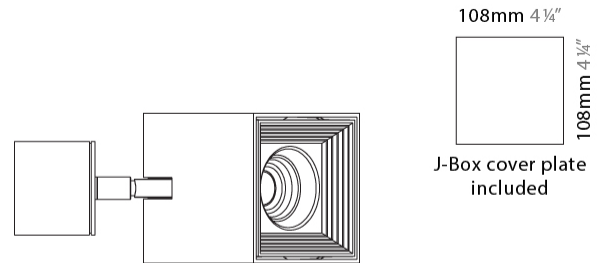

PROJECT	
TYPE	
SPECIFIER	
QUANTITY	
DATE	

DAU SINGLE ADJUSTABLE SURFACE

D92188R9-

base number Finish
Options

1. To build a product code in our configurator select the specify button on the base model # product page
2. To build a manual product code on this datasheet choose from the options listed below in blue font and add the suffix to the base model #

GENERAL

Series: Dau
Subseries: Dau Single Adjustable
Brand: Milan
Division: Design
Mounting Type: Surface
Subcategory: Spots

PHYSICAL

Shape: Cube
Length (mm): 80
Length (in): 3 1/8
Width (mm): 80
Width (in): 3 1/8
Height (mm): 86
Height (in): 3 3/8
Max. Overall Height (mm): 164
Max. Overall Height (in): 6 7/16
Light Distribution: Adjustable / Direct
Fixture Finish: BAL / MWL / BSL
Fixture Material: Extruded Aluminum

ELECTRICAL

Lamp Type: LED
Input Wattage (W): 10
Total Output Wattage (W): 9.3
Dimming: Tri-Mode (Non-Dimming and Phase Dimming (120Vac only) and 0-10V Dimming)
Driver Included: No
Driver Location: Remote
Driver Type: Constant Current - 120 / 277Vac
Driver Class: Class 2
Input Voltage (V): 120 - 277
Constant Current (MA): 350

LED

Number of LEDs: 1
Color Temperature (°K): 3000
Max. Delivered Lumen (lm): 956
CRI: >90 CRI
Lamp Life (hrs): 50000

OPTICAL

Optic°: 50
Adjustability: Rotational 300°; Tilt 90°

RATINGS AND CERTIFICATIONS

Certified By: Certified for North American Standards
IP rating: IP20