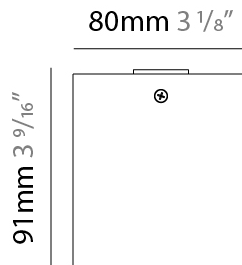

DAU SINGLE SURFACE

D92126R9-

base number Finish Options

1. To build a product code in our configurator select the specify button on the base model # product page
2. To build a manual product code on this datasheet choose from the options listed below in blue font and add the suffix to the base model #

GENERAL

Series: Dau
Subseries: Dau Single
Brand: Milan
Division: Design
Mounting Type: Surface
Mounting Location: Ceiling
Subcategory: Downlight

PHYSICAL

Shape: Cube
Length (mm): 80
Length (in): 3 1/8
Width (mm): 80
Width (in): 3 1/8
Height (mm): 91
Height (in): 3 9/16
Light Distribution: Direct
Fixture Finish: BAL / MWL / BSL
Fixture Material: Extruded Aluminum

ELECTRICAL

Lamp Type: LED
Input Wattage (W): 10
Total Output Wattage (W): 9.3
Dimming: Tri-Mode (Non-Dimming and Phase Dimming (120Vac only) and 0-10V Dimming)
Driver Included: No
Driver Location: Remote
Driver Type: Constant Current
Input Voltage (V): 120 - 277
Constant Current (MA): 350

LED

Number of LEDs: 1
Color Temperature (°K): 3000
Max. Delivered Lumen (lm): 956
CRI: >90 CRI
Lamp Life (hrs): 50000

OPTICAL

RATINGS AND CERTIFICATIONS

Certified By: Certified for North American Standards
IP rating: IP20

PROJECT
TYPE
SPECIFIER
QUANTITY
DATE