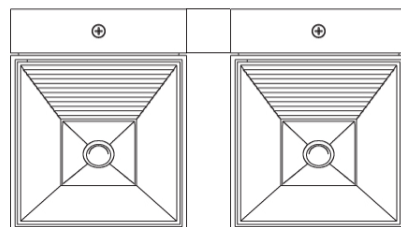

PROJECT	_____
TYPE	_____
SPECIFIER	_____
QUANTITY	_____
DATE	_____

DAU 2 LIGHT LINEAR SURFACE

D93241-

base number   Finish
Options

1. To build a product code in our configurator select the specify button on the base model # product page
2. To build a manual product code on this datasheet choose from the options listed below in blue font and add the suffix to the base model #

GENERAL

Series: Dau _____
Subseries: Dau 2 light Linear _____
Brand: Milan _____
Division: Design _____
Mounting Type: Surface _____
Mounting Location: Wall _____
Subcategory: Up/Down Light _____

PHYSICAL

Shape: Rectangle _____
Length (mm): 80 _____
Length (in): 3 1/8 _____
Height (mm): 80 _____
Depth (mm): 101 _____
Height (in): 3 1/8 _____
Depth (in): 4 _____
Light Distribution: Direct / Indirect _____
Fixture Finish: [BAL](#) / [MWL](#) / [BSL](#) _____
Fixture Material: Extruded Aluminum _____

ELECTRICAL

Lamp Type: LED _____
Input Wattage (W): 28 _____
Dimming: Electronic Low Voltage Dimming _____
Input Voltage (V): 120Vac Direct Line _____

LED

Number of LEDs: 4 _____
Color Temperature (°K): 3000 _____
Max. Delivered Lumen (lm): 1330 _____
CRI: >90 CRI _____
Lamp Life (hrs): 50000 _____

OPTICAL

RATINGS AND CERTIFICATIONS

Certified By: Certified for North American Standards _____
IP rating: IP20 _____