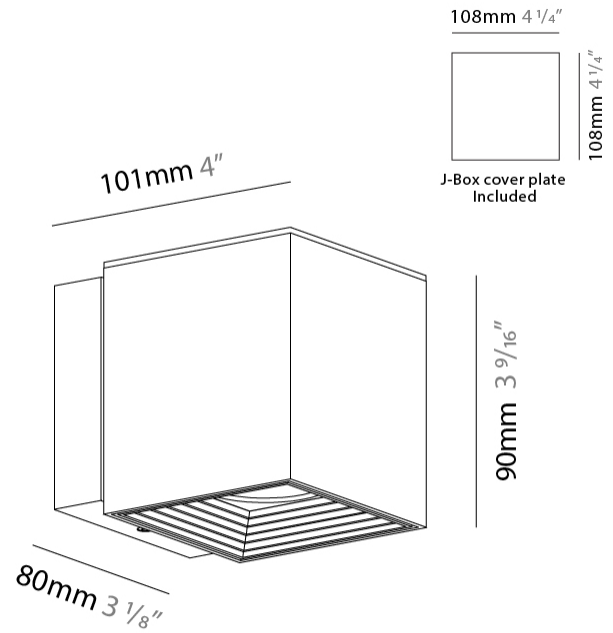

PROJECT
TYPE
SPECIFIER
QUANTITY
DATE

DAU SINGLE SURFACE

D93189R9-

base number Finish
Options

1. To build a product code in our configurator select the specify button on the base model # product page
2. To build a manual product code on this datasheet choose from the options listed below in blue font and add the suffix to the base model #

GENERAL

Series: Dau
Subseries: Dau Single
Brand: Milan
Division: Design
Mounting Type: Surface
Mounting Location: Wall
Subcategory: Downlight

PHYSICAL

Shape: Cube
Length (mm): 80
Length (in): 3 1/8
Height (mm): 90
Depth (mm): 101
Height (in): 3 9/16
Depth (in): 4
Extension (mm): 114
Extension (in): 4 1/2
Light Distribution: Direct
Fixture Finish: [BAL / MWL / BSL](#)
Fixture Material: Extruded Aluminum

ELECTRICAL

Lamp Type: LED
Input Wattage (W): 10
Total Output Wattage (W): 9.3
Dimming: Tri-Mode (Non-Dimming and Phase Dimming (120Vac only) and 0-10V Dimming)
Driver Included: Yes
Driver Location: Integrated
Driver Type: Constant Current - 120Vac
Driver Class: Class 2
Input Voltage (V): 120 - 277
Constant Current (MA): 350
Upon Request: Not included - see components) Remote: 0-10Vdc dimming / Phase dimming @120Vac only / 277Vac

LED

Number of LEDs: 1
Color Temperature (°K): 3000
Max. Delivered Lumen (lm): 956
CRI: >90 CRI
Lamp Life (hrs): 50000

OPTICAL

RATINGS AND CERTIFICATIONS

Certified By: Certified for North American Standards
IP rating: IP44