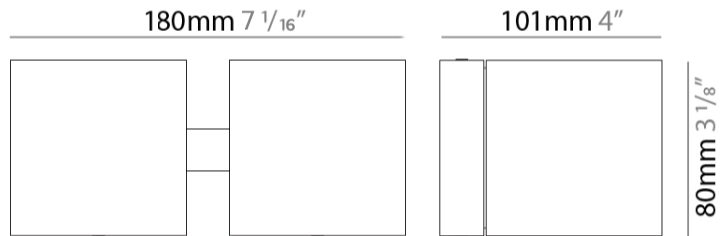

PROJECT	_____
TYPE	_____
SPECIFIER	_____
QUANTITY	_____
DATE	_____

DAU 2 LIGHT LINEAR SURFACE

D93241-

base number   Finish
Options

1. To build a product code in our configurator select the specify button on the base model # product page
2. To build a manual product code on this datasheet choose from the options listed below in blue font and add the suffix to the base model #

GENERAL

Series: Dau _____
Subseries: Dau 2 light Linear _____
Brand: Milan _____
Division: Design _____
Mounting Type: Surface _____
Mounting Location: Wall _____
Subcategory: Up/Down Light _____

PHYSICAL

Shape: Rectangle _____
Length (mm): 80 _____
Length (in): 3 1/8 _____
Height (mm): 80 _____
Depth (mm): 101 _____
Height (in): 3 1/8 _____
Depth (in): 4 _____
Light Distribution: Direct / Indirect _____
Fixture Finish: [BAL](#) / [MWL](#) / [BSL](#) _____
Fixture Material: Extruded Aluminum _____

ELECTRICAL

Lamp Type: LED _____
Input Wattage (W): 28 _____
Dimming: Electronic Low Voltage Dimming _____
Input Voltage (V): 120Vac Direct Line _____

LED

Number of LEDs: 4 _____
Color Temperature (°K): 3000 _____
Max. Delivered Lumen (lm): 1330 _____
CRI: >90 CRI _____
Lamp Life (hrs): 50000 _____

OPTICAL

RATINGS AND CERTIFICATIONS

Certified By: Certified for North American Standards _____
IP rating: IP20 _____