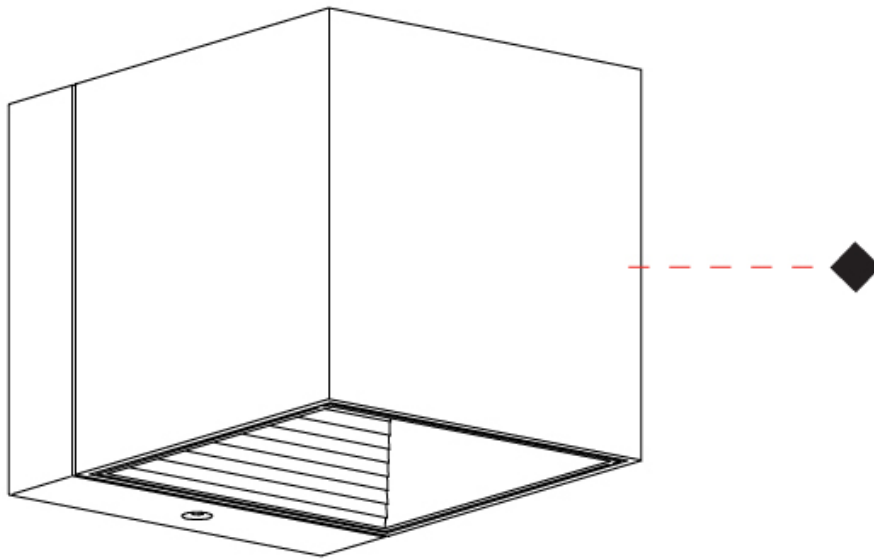

DAU SINGLE SURFACE

D93148R9-

PROJECT	_____
TYPE	_____
SPECIFIER	_____
QUANTITY	_____
DATE	_____