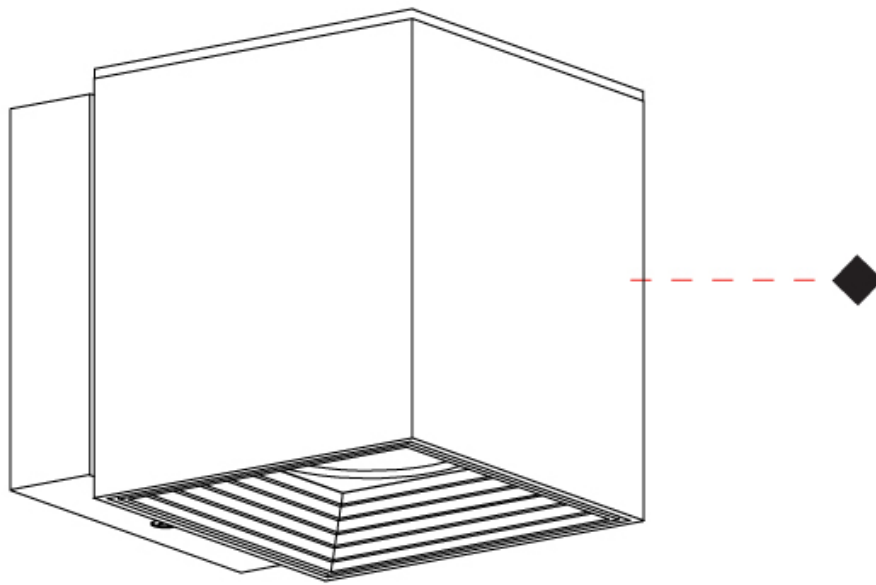

DAU SINGLE SURFACE

D93189R9-

PROJECT _____

TYPE _____

SPECIFIER _____

QUANTITY _____

DATE _____