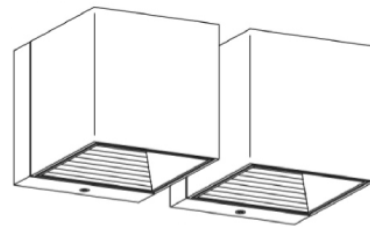

PROJECT	_____
TYPE	_____
SPECIFIER	_____
QUANTITY	_____
DATE	_____

DAU 2 LIGHT LINEAR SURFACE

D93241-

base number   Finish
Options

1. To build a product code in our configurator select the specify button on the base model # product page
2. To build a manual product code on this datasheet choose from the options listed below in blue font and add the suffix to the base model #

GENERAL

Series: Dau _____
Subseries: Dau 2 light Linear _____
Brand: Milan _____
Division: Design _____
Mounting Type: Surface _____
Mounting Location: Wall _____
Subcategory: Up/Down Light _____

PHYSICAL

Shape: Rectangle _____
Length (mm): 80 _____
Length (in): 3 1/8 _____
Height (mm): 80 _____
Depth (mm): 101 _____
Height (in): 3 1/8 _____
Depth (in): 4 _____
Light Distribution: Direct / Indirect _____
Fixture Finish: [BAL](#) / [MWL](#) / [BSL](#) _____
Fixture Material: Extruded Aluminum _____

ELECTRICAL

Lamp Type: LED _____
Input Wattage (W): 28 _____
Dimming: Electronic Low Voltage Dimming _____
Input Voltage (V): 120Vac Direct Line _____

LED

Number of LEDs: 4 _____
Color Temperature (°K): 3000 _____
Max. Delivered Lumen (lm): 1330 _____
CRI: >90 CRI _____
Lamp Life (hrs): 50000 _____

OPTICAL

RATINGS AND CERTIFICATIONS

Certified By: Certified for North American Standards _____
IP rating: IP20 _____