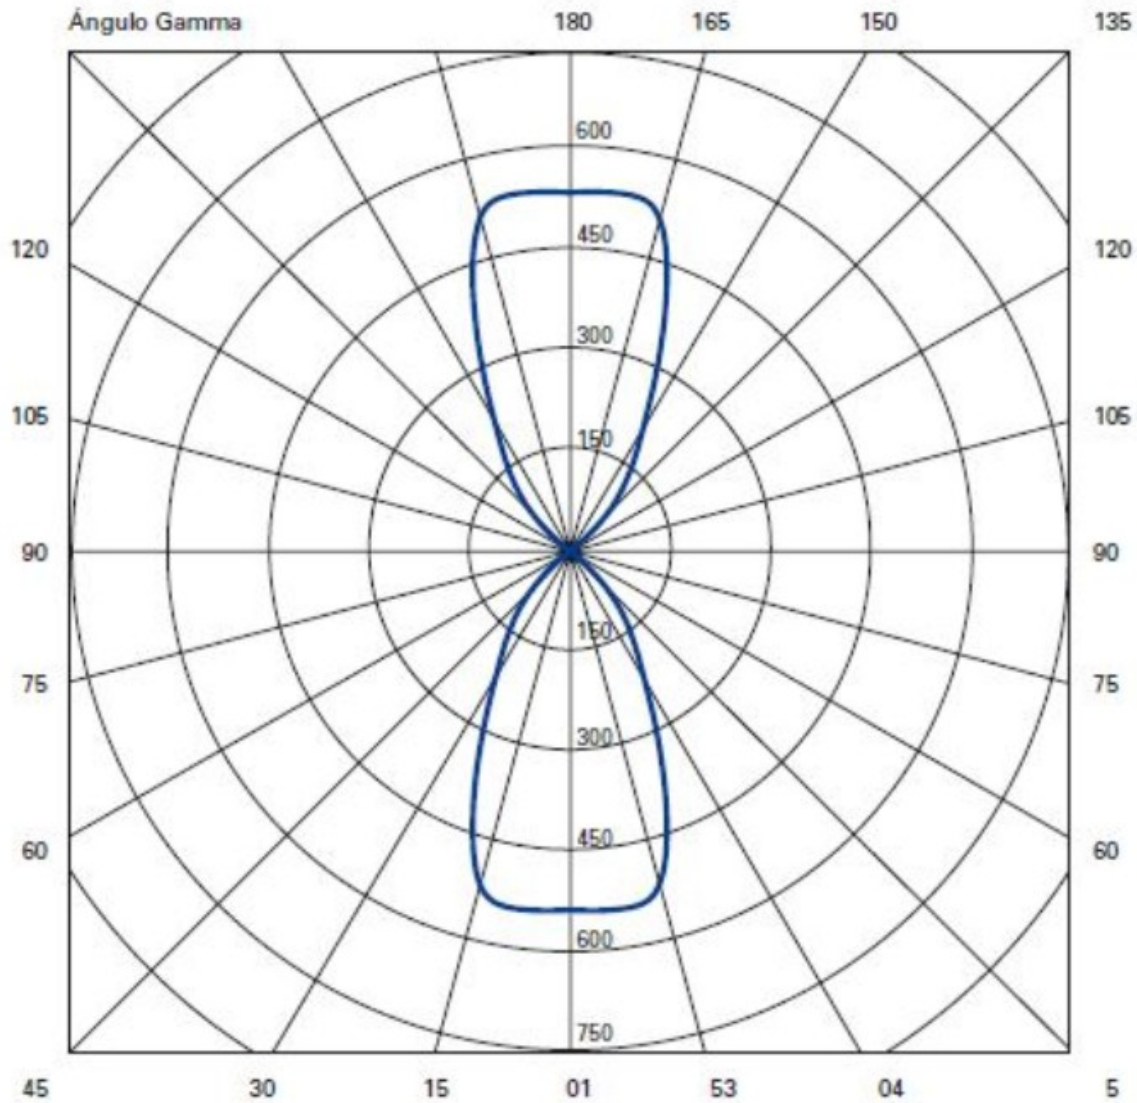

DAU DOUBLE SURFACE

D93195R9-

PROJECT	_____
TYPE	_____
SPECIFIER	_____
QUANTITY	_____
DATE	_____

D