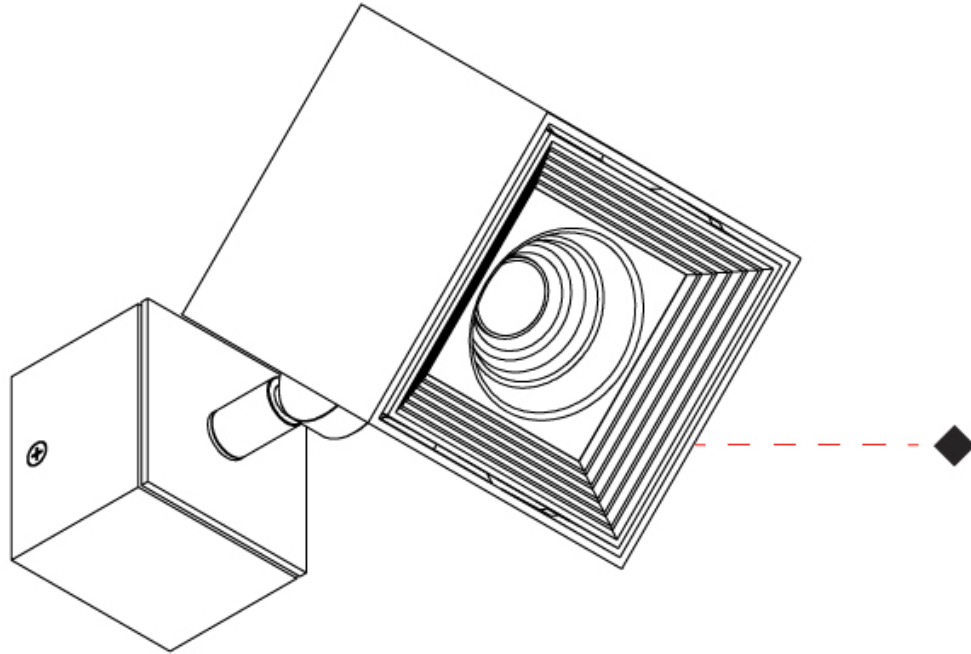

DAU SINGLE ADJUSTABLE SURFACE

D92188R9-

PROJECT	_____
TYPE	_____
SPECIFIER	_____
QUANTITY	_____
DATE	_____