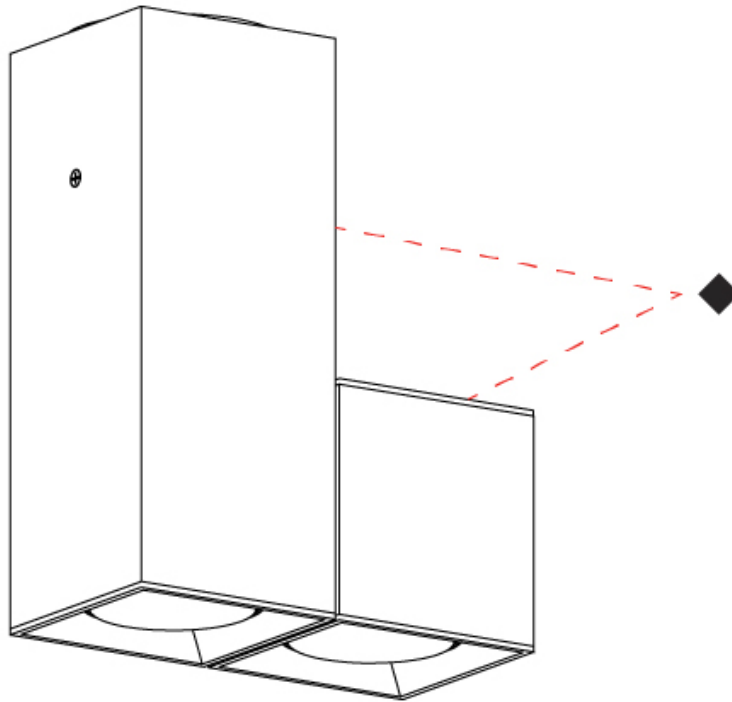

GENERAL

Series: Dau _____
 Subseries: Dau Single _____
 Brand: Milan _____
 Division: Design _____
 Mounting Type: Surface _____
 Mounting Location: Ceiling _____
 Subcategory: Downlight _____

PHYSICAL

Shape: Cube _____
 Length (mm): 80 _____
 Length (in): 3 1/8 _____
 Width (mm): 80 _____
 Width (in): 3 1/8 _____
 Height (mm): 87 _____
 Height (in): 3 7/16 _____
 Light Distribution: Direct _____
 Weight (kg): 0.82 _____
 Weight (lbs): 1.81 _____
 Fixture Finish: [BAL / MWL / BSL](#) _____
 Fixture Material: Extruded Aluminum _____

Shape: Abstract _____
 Length (mm): 162 _____
 Length (in): 6 ³/₈ _____
 Width (mm): 80 _____
 Width (in): 3 ¹/₈ _____
 Height (mm): 204 _____
 Height (in): 8 _____
 Light Distribution: Adjustable / Direct _____
 Weight (kg): 1.63 _____
 Weight (lbs): 3.59 _____
 Fixture Finish: [BAL](#) / [MWL](#) / [BSL](#) _____
 Fixture Material: Extruded Aluminum _____

LED

OPTICAL

Adjustability: Rotational; Tilt 300° _____

RATINGS AND CERTIFICATIONS

Certified By: Certified for North American Standards _____
 IP rating: IP20 _____

DAU 2 LIGHT LINEAR SURFACE

D92029-

PROJECT	_____
TYPE	_____
SPECIFIER	_____
QUANTITY	_____
DATE	_____