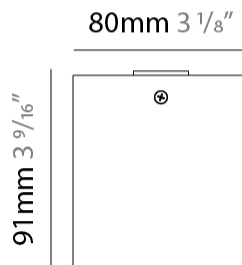

DAU SINGLE SURFACE

D92126R9-

base number Finish
Options

1. To build a product code in our configurator select the specify button on the base model # product page
2. To build a manual product code on this datasheet choose from the options listed below in blue font and add the suffix to the base model #

GENERAL

Series: Dau
Subseries: Dau Single
Brand: Milan
Division: Design
Mounting Type: Surface
Mounting Location: Ceiling
Subcategory: Downlight

PHYSICAL

Shape: Cube
Length (mm): 80
Length (in): 3 1/8
Width (mm): 80
Width (in): 3 1/8
Height (mm): 91
Height (in): 3 9/16
Light Distribution: Direct
Fixture Finish: BAL / MWL / BSL
Fixture Material: Extruded Aluminum

ELECTRICAL

Lamp Type: LED
Input Wattage (W): 10
Total Output Wattage (W): 9.3
Dimming: Tri-Mode (Non-Dimming and Phase Dimming (120Vac only) and 0-10V Dimming)
Driver Included: No
Driver Location: Remote
Driver Type: Constant Current
Input Voltage (V): 120 - 277
Constant Current (MA): 350

LED

Number of LEDs: 1
Color Temperature (°K): 3000
Max. Delivered Lumen (lm): 956
CRI: >90 CRI
Lamp Life (hrs): 50000

OPTICAL

RATINGS AND CERTIFICATIONS

Certified By: Certified for North American Standards
IP rating: IP20

PROJECT
TYPE
SPECIFIER
QUANTITY
DATE