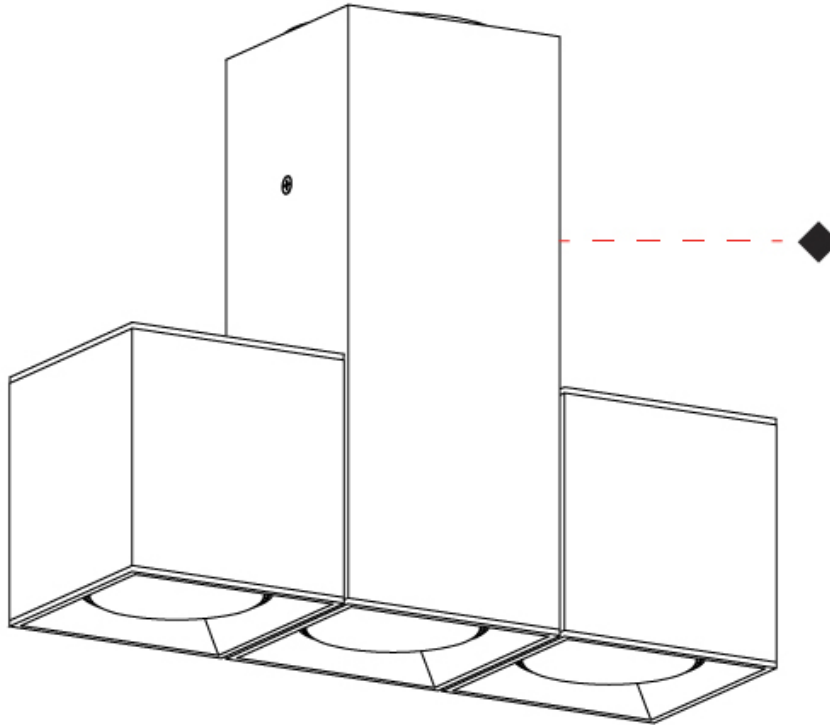

GENERAL

Series: Dau _____
 Subseries: Dau Single _____
 Brand: Milan _____
 Division: Design _____
 Mounting Type: Surface _____
 Mounting Location: Ceiling _____
 Subcategory: Downlight _____

PHYSICAL

Shape: Cube _____
 Length (mm): 80 _____
 Length (in): 3 1/8 _____
 Width (mm): 80 _____
 Width (in): 3 1/8 _____
 Height (mm): 87 _____
 Height (in): 3 7/16 _____
 Light Distribution: Direct _____
 Weight (kg): 0.82 _____
 Weight (lbs): 1.81 _____
 Fixture Finish: [BAL / MWL / BSL](#) _____
 Fixture Material: Extruded Aluminum _____

Shape: Abstract _____
 Length (mm): 243 _____
 Length (in): 9 ½ _____
 Width (mm): 80 _____
 Width (in): 3 ⅙ _____
 Height (mm): 204 _____
 Height (in): 8 _____
 Light Distribution: Adjustable / Direct _____
 Weight (kg): 1.63 _____
 Weight (lbs): 3.59 _____
 Fixture Finish: [BAL](#) / [MWL](#) / [BSL](#) _____
 Fixture Material: Extruded Aluminum _____

LED

OPTICAL

Adjustability: Rotational; Tilt 300° _____

RATINGS AND CERTIFICATIONS

Certified By: Certified for North American Standards _____
 IP rating: IP20 _____

DAU 3 LIGHT LINEAR SURFACE

D92030-

PROJECT	_____
TYPE	_____
SPECIFIER	_____
QUANTITY	_____
DATE	_____

GENERAL

Series: Dau
Subseries: Dau Single
Brand: Milan
Division: Design
Mounting Type: Surface
Mounting Location: Ceiling
Subcategory: Downlight

PHYSICAL

Shape: Cube
Length (mm): 80
Length (in): 3 1/8
Width (mm): 80
Width (in): 3 1/8
Height (mm): 91
Height (in): 3 9/16
Light Distribution: Direct
Fixture Finish: BAL / MWL / BSL
Fixture Material: Extruded Aluminum