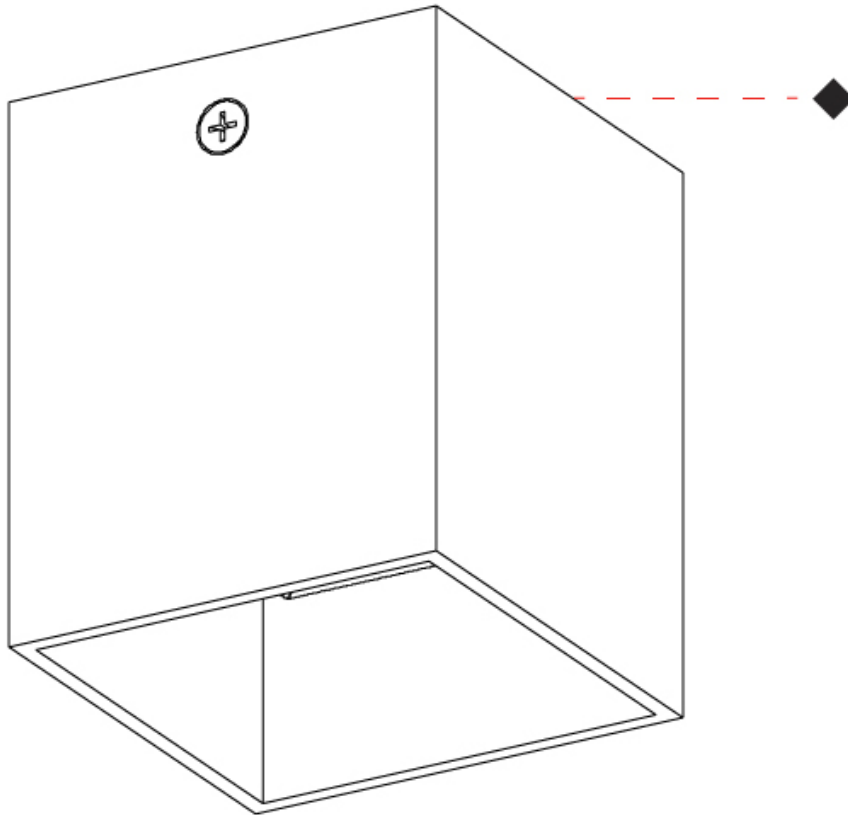

DAU SINGLE SURFACE

D92130R9- : D92130R9-BAL

PROJECT	_____
TYPE	_____
SPECIFIER	_____
QUANTITY	_____
DATE	_____