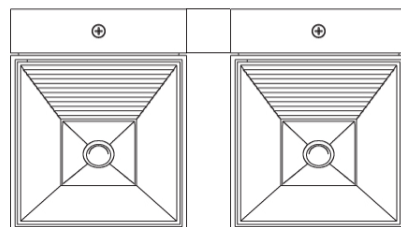

108mm (4 1/4")
108mm (4 1/4")
J-Box cover plate Included

180mm 7 1/16"

101mm 4"