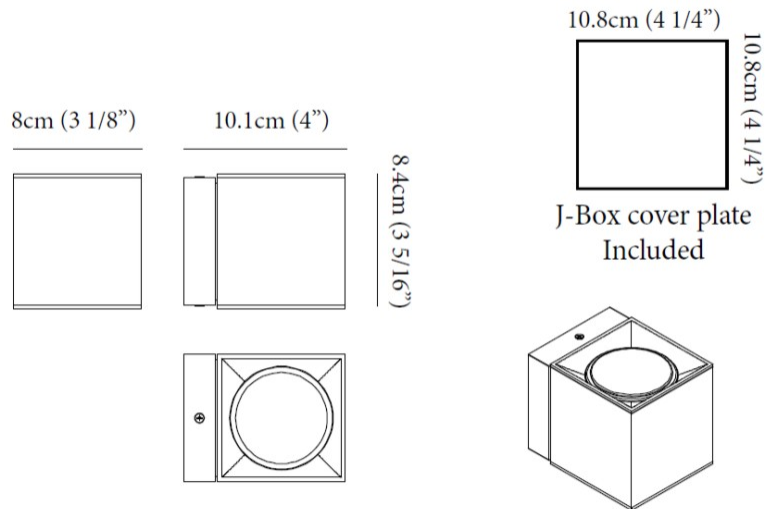

PROJECT	
TYPE	
SPECIFIER	
QUANTITY	
DATE	

DAU SINGLE COVERED SURFACE

D93081-

base number   Finish
Options

1. To build a product code in our configurator select the specify button on the base model # product page
2. To build a manual product code on this datasheet choose from the options listed below in blue font and add the suffix to the base model #

GENERAL

Series: Dau
Subseries: Dau Single Covered
Brand: Milan
Division: Design
Mounting Type: Surface
Mounting Location: Wall
Subcategory: Downlight

PHYSICAL

Shape: Cube
Length (mm): 80
Length (in): 3 1/8
Height (mm): 84
Depth (mm): 101
Height (in): 3 1/3
Depth (in): 4
Extension (mm): 101
Extension (in): 4
Light Distribution: Direct
Weight (kg): 0.82
Weight (lbs): 1.81
Fixture Finish: BAL / MWL / BSL
Fixture Material: Extruded Aluminum

ELECTRICAL

Number of Lamps: 1
Lamp Type: LED Retrofit
Lamp Shape: MR16
Bulb Included: Bulb Not Included
Max. Wattage Per Lamp (W): 4
Lamp Base: GU10
Input Voltage (V): 120Vac Direct Line

LED

OPTICAL

RATINGS AND CERTIFICATIONS

Certified By: Certified for North American Standards
IP rating: IP20