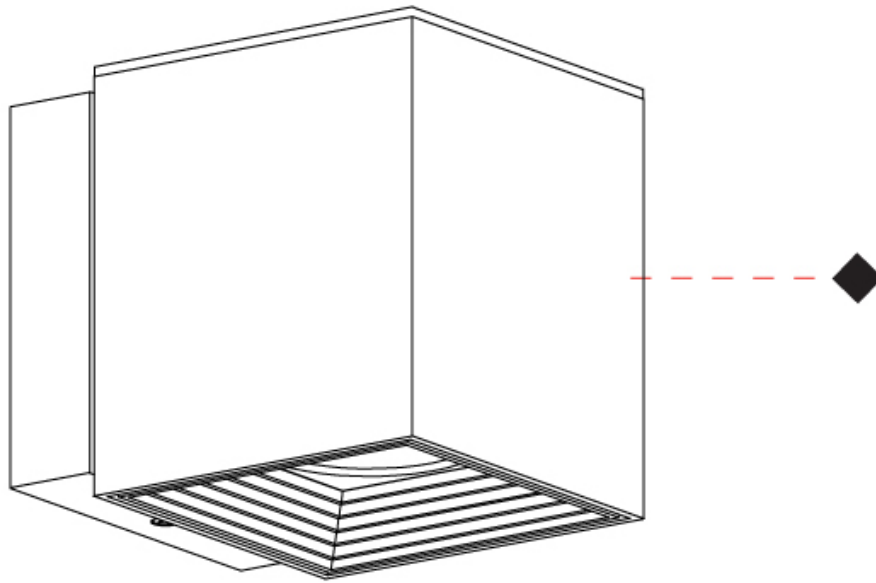

DAU SINGLE SURFACE

D93189R9-

PROJECT	_____
TYPE	_____
SPECIFIER	_____
QUANTITY	_____
DATE	_____