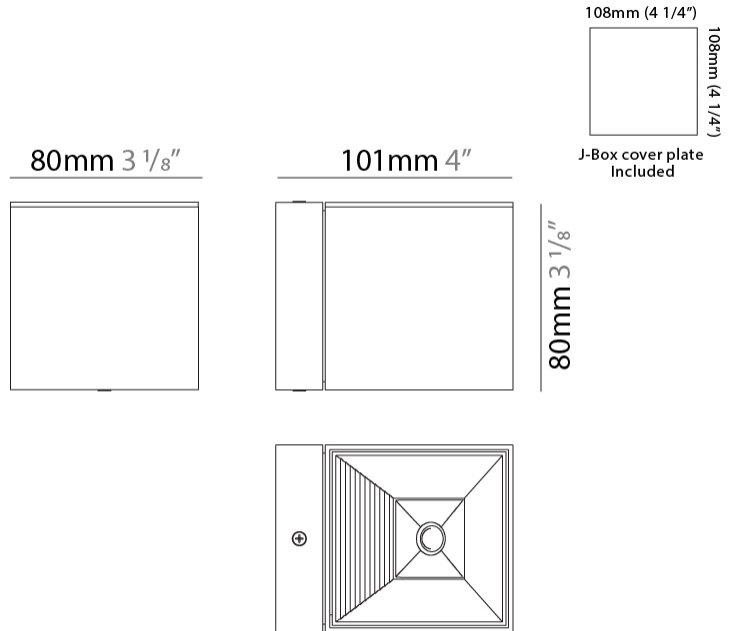

PROJECT
TYPE
SPECIFIER
QUANTITY
DATE

DAU SINGLE SURFACE

D93239-

base number   Finish
Options

1. To build a product code in our configurator select the specify button on the base model # product page
2. To build a manual product code on this datasheet choose from the options listed below in blue font and add the suffix to the base model #

GENERAL

Series: Dau
Subseries: Dau Single
Brand: Milan
Division: Design
Mounting Type: Surface
Mounting Location: Wall
Subcategory: Downlight

PHYSICAL

Shape: Cube
Length (mm): 80
Length (in): 3 1/8
Height (mm): 80
Depth (mm): 101
Height (in): 3 1/8
Depth (in): 4
Extension (mm): 101
Extension (in): 4
Light Distribution: Direct
Fixture Finish: [BAL](#) / [MWL](#) / [BSL](#)
Fixture Material: Extruded Aluminum

ELECTRICAL

Lamp Type: LED
Input Wattage (W): 7
Dimming: Electronic Low Voltage Dimming
Input Voltage (V): 120Vac Direct Line

LED

Number of LEDs: 1
Color Temperature (°K): 3000
Max. Delivered Lumen (lm): 665
CRI: >90 CRI
Lamp Life (hrs): 50000

OPTICAL

RATINGS AND CERTIFICATIONS

Certified By: Certified for North American Standards
IP rating: IP20