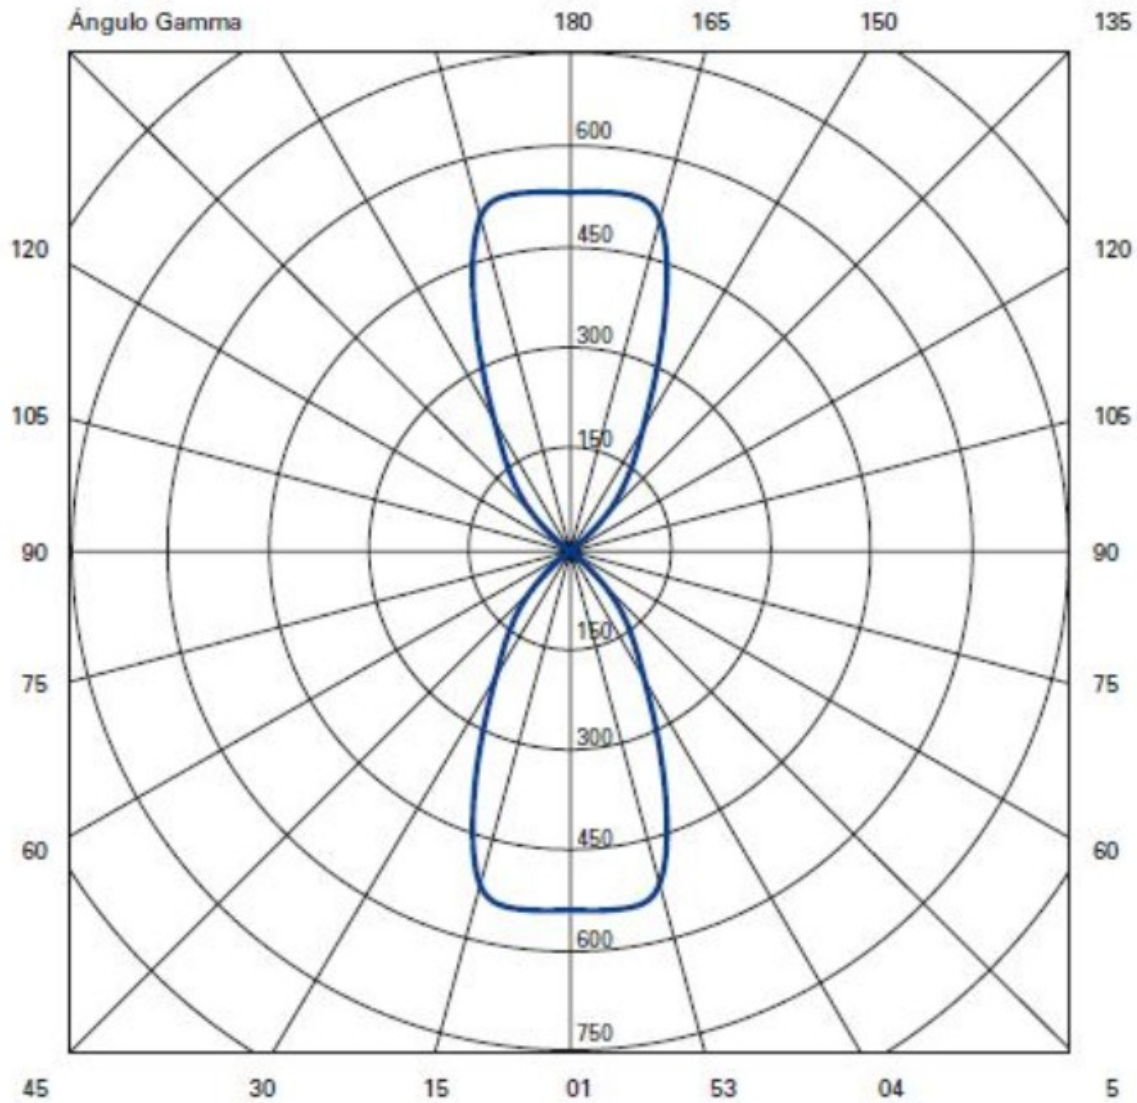

DAU DOUBLE SURFACE

D93195R9-

PROJECT	_____
TYPE	_____
SPECIFIER	_____
QUANTITY	_____
DATE	_____