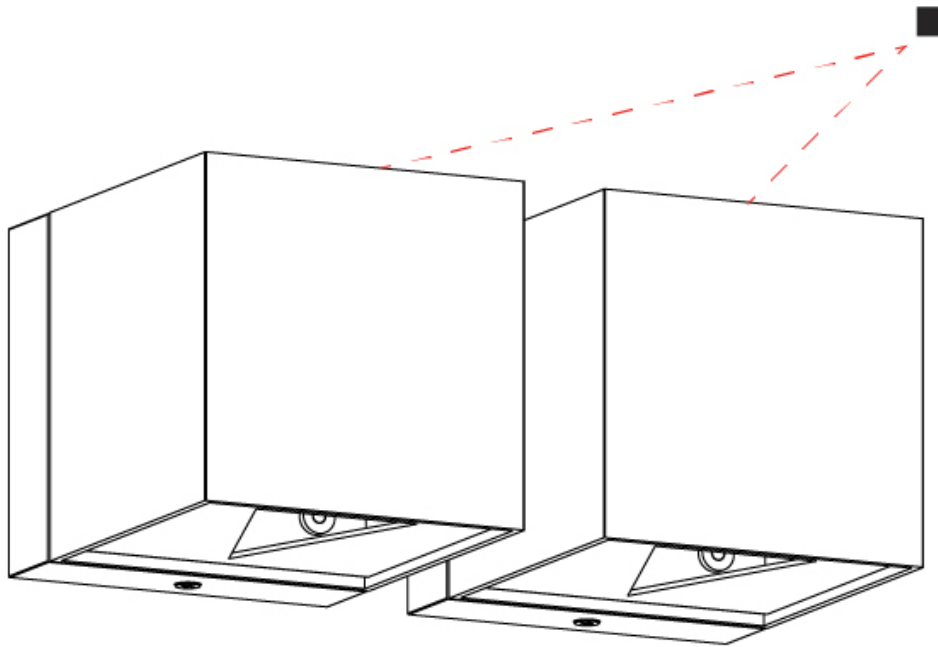

DAU DOUBLE SURFACE

D93095-

PROJECT	_____
TYPE	_____
SPECIFIER	_____
QUANTITY	_____
DATE	_____