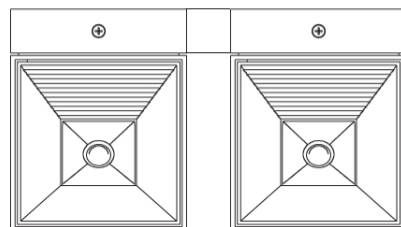

PROJECT	_____
TYPE	_____
SPECIFIER	_____
QUANTITY	_____
DATE	_____

DAU 2 LIGHT LINEAR SURFACE

D93241-

base number   Finish
Options

1. To build a product code in our configurator select the specify button on the base model # product page
2. To build a manual product code on this datasheet choose from the options listed below in blue font and add the suffix to the base model #

GENERAL

Series: Dau _____
Subseries: Dau 2 light Linear _____
Brand: Milan _____
Division: Design _____
Mounting Type: Surface _____
Mounting Location: Wall _____
Subcategory: Up/Down Light _____

PHYSICAL

Shape: Rectangle _____
Length (mm): 80 _____
Length (in): 3 1/8 _____
Height (mm): 80 _____
Depth (mm): 101 _____
Height (in): 3 1/8 _____
Depth (in): 4 _____
Light Distribution: Direct / Indirect _____
Fixture Finish: BAL / MWL / BSL _____
Fixture Material: Extruded Aluminum _____

ELECTRICAL

Lamp Type: LED _____
Input Wattage (W): 28 _____
Dimming: Electronic Low Voltage Dimming _____
Input Voltage (V): 120Vac Direct Line _____

LED

Number of LEDs: 4 _____
Color Temperature (°K): 3000 _____
Max. Delivered Lumen (lm): 1330 _____
CRI: >90 CRI _____
Lamp Life (hrs): 50000 _____

OPTICAL

RATINGS AND CERTIFICATIONS

Certified By: Certified for North American Standards _____
IP rating: IP20 _____