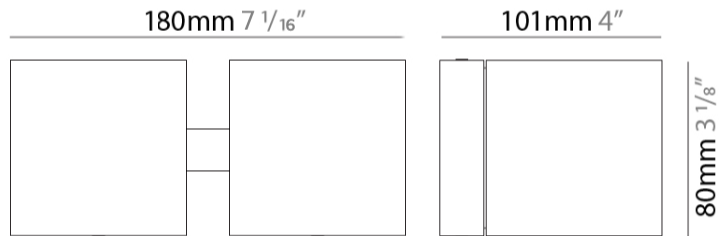

PROJECT	_____
TYPE	_____
SPECIFIER	_____
QUANTITY	_____
DATE	_____

DAU 2 LIGHT LINEAR SURFACE

D93241-

base number   Finish
Options

1. To build a product code in our configurator select the specify button on the base model # product page
2. To build a manual product code on this datasheet choose from the options listed below in blue font and add the suffix to the base model #

GENERAL

Series: Dau _____
Subseries: Dau 2 light Linear _____
Brand: Milan _____
Division: Design _____
Mounting Type: Surface _____
Mounting Location: Wall _____
Subcategory: Up/Down Light _____

PHYSICAL

Shape: Rectangle _____
Length (mm): 80 _____
Length (in): 3 1/8 _____
Height (mm): 80 _____
Depth (mm): 101 _____
Height (in): 3 1/8 _____
Depth (in): 4 _____
Light Distribution: Direct / Indirect _____
Fixture Finish: BAL / MWL / BSL _____
Fixture Material: Extruded Aluminum _____

ELECTRICAL

Lamp Type: LED _____
Input Wattage (W): 28 _____
Dimming: Electronic Low Voltage Dimming _____
Input Voltage (V): 120Vac Direct Line _____

LED

Number of LEDs: 4 _____
Color Temperature (°K): 3000 _____
Max. Delivered Lumen (lm): 1330 _____
CRI: >90 CRI _____
Lamp Life (hrs): 50000 _____

OPTICAL

RATINGS AND CERTIFICATIONS

Certified By: Certified for North American Standards _____
IP rating: IP20 _____