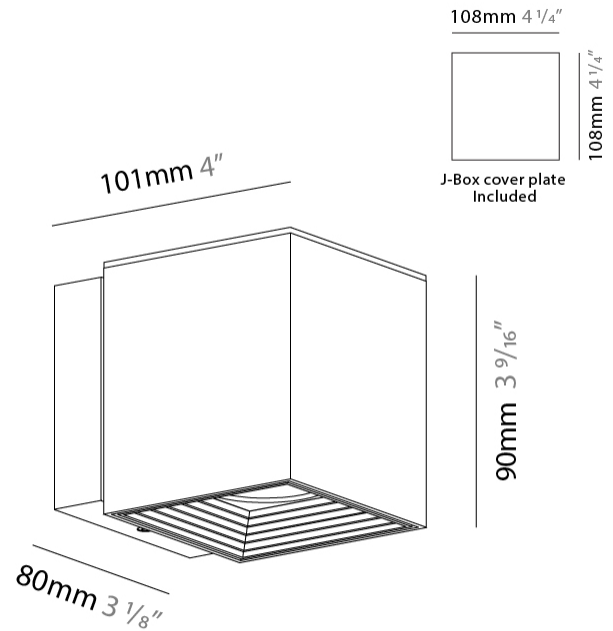

PROJECT
TYPE
SPECIFIER
QUANTITY
DATE

DAU SINGLE SURFACE

D93189R9-

base number Finish Options

1. To build a product code in our configurator select the specify button on the base model # product page
2. To build a manual product code on this datasheet choose from the options listed below in blue font and add the suffix to the base model #

GENERAL

Series: Dau
Subseries: Dau Single
Brand: Milan
Division: Design
Mounting Type: Surface
Mounting Location: Wall
Subcategory: Downlight

PHYSICAL

Shape: Cube
Length (mm): 80
Length (in): 3 1/8
Height (mm): 90
Depth (mm): 101
Height (in): 3 9/16
Depth (in): 4
Extension (mm): 114
Extension (in): 4 1/2
Light Distribution: Direct
Fixture Finish: [BAL / MWL / BSL](#)
Fixture Material: Extruded Aluminum

ELECTRICAL

Lamp Type: LED
Input Wattage (W): 10
Total Output Wattage (W): 9.3
Dimming: Tri-Mode (Non-Dimming and Phase Dimming (120Vac only) and 0-10V Dimming)
Driver Included: Yes
Driver Location: Integrated
Driver Type: Constant Current - 120Vac
Driver Class: Class 2
Input Voltage (V): 120 - 277
Constant Current (MA): 350
Upon Request: Not included - see components) Remote: 0-10Vdc dimming / Phase dimming @120Vac only / 277Vac

LED

Number of LEDs: 1
Color Temperature (°K): 3000
Max. Delivered Lumen (lm): 956
CRI: >90 CRI
Lamp Life (hrs): 50000

OPTICAL

RATINGS AND CERTIFICATIONS

Certified By: Certified for North American Standards
IP rating: IP44