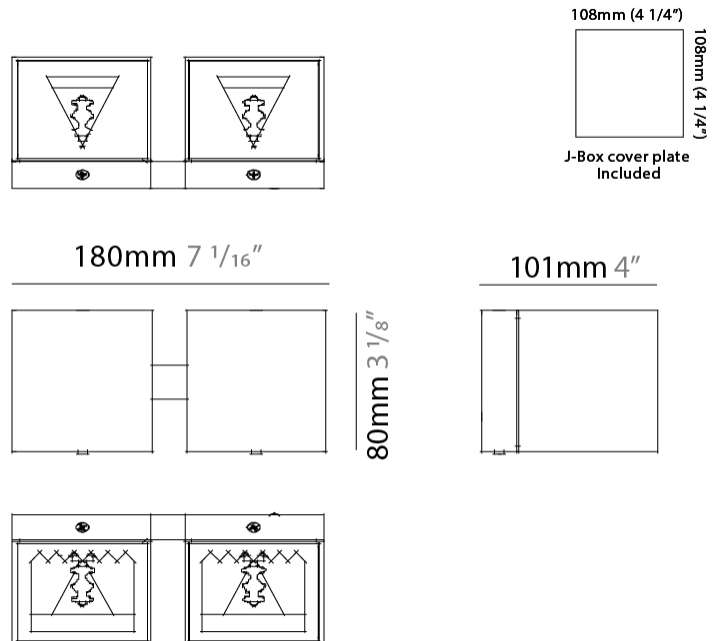

DAU DOUBLE SURFACE

D93095-

base number   Finish
Options

PROJECT _____
TYPE _____
SPECIFIER _____
QUANTITY _____
DATE _____

1. To build a product code in our configurator select the specify button on the base model # product page
2. To build a manual product code on this datasheet choose from the options listed below in blue font and add the suffix to the base model #

GENERAL

Series: Dau _____
Subseries: Dau Double _____
Brand: Milan _____
Division: Design _____
Mounting Type: Surface _____
Mounting Location: Wall _____
Subcategory: Up/Down Light _____

PHYSICAL

Shape: Rectangle _____
Length (mm): 180 _____
Length (in): 7 1/16 _____
Height (mm): 80 _____
Depth (mm): 101 _____
Height (in): 3 1/8 _____
Depth (in): 4 _____
Extension (mm): 101 _____
Extension (in): 4 _____
Light Distribution: Direct / Indirect _____
Fixture Finish: [BAL](#) / [MWL](#) / [BSL](#) _____
Fixture Material: Extruded Aluminum _____

ELECTRICAL

Number of Lamps: 2 _____
Lamp Type: LED Retrofit _____
Lamp Shape: T4 _____
Bulb Included: Bulb Not Included _____
Max. Wattage Per Lamp (W): 3.5 _____
Lamp Base: G9 _____
Input Voltage (V): 120Vac Direct Line _____

LED

OPTICAL

RATINGS AND CERTIFICATIONS

Certified By: Certified for North American Standards _____
IP rating: IP20 _____