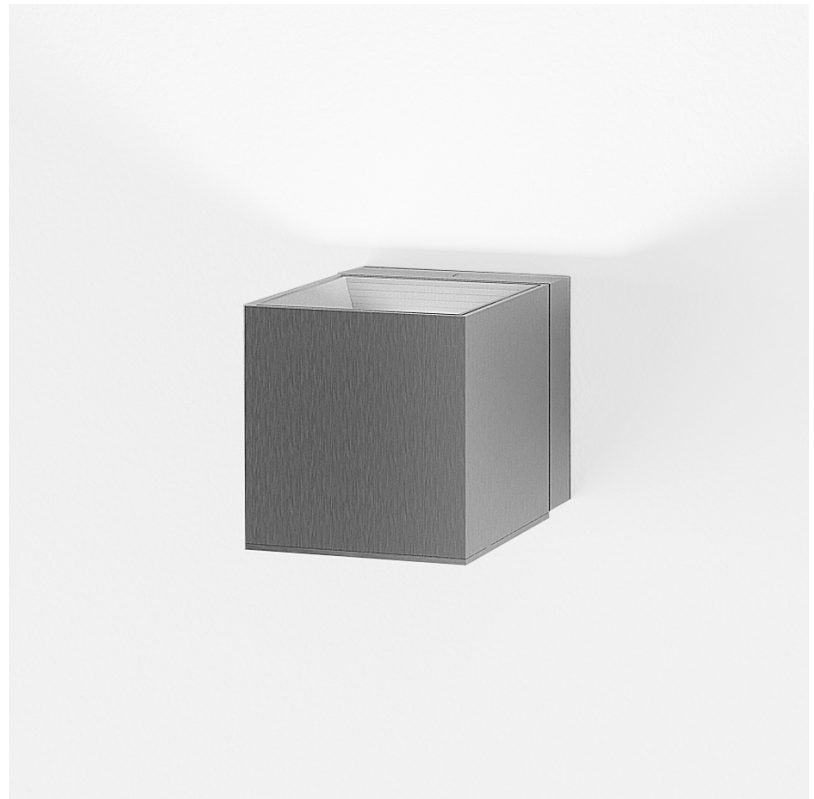

PROJECT
TYPE
SPECIFIER
QUANTITY
DATE

DAU SINGLE SURFACE

D93239-

base number   Finish
Options

1. To build a product code in our configurator select the specify button on the base model # product page
2. To build a manual product code on this datasheet choose from the options listed below in blue font and add the suffix to the base model #

GENERAL

Series: Dau
Subseries: Dau Single
Brand: Milan
Division: Design
Mounting Type: Surface
Mounting Location: Wall
Subcategory: Downlight

PHYSICAL

Shape: Cube
Length (mm): 80
Length (in): 3 1/8
Height (mm): 80
Depth (mm): 101
Height (in): 3 1/8
Depth (in): 4
Extension (mm): 101
Extension (in): 4
Light Distribution: Direct
Fixture Finish: [BAL](#) / [MWL](#) / [BSL](#)
Fixture Material: Extruded Aluminum

ELECTRICAL

Lamp Type: LED
Input Wattage (W): 7
Dimming: Electronic Low Voltage Dimming
Input Voltage (V): 120Vac Direct Line

LED

Number of LEDs: 1
Color Temperature (°K): 3000
Max. Delivered Lumen (lm): 665
CRI: >90 CRI
Lamp Life (hrs): 50000

OPTICAL

RATINGS AND CERTIFICATIONS

Certified By: Certified for North American Standards
IP rating: IP20