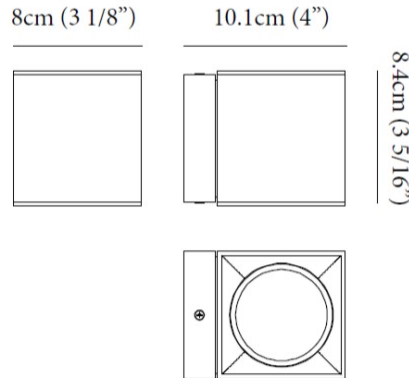

DAU SINGLE COVERED SURFACE

D93081-

base number _____
Finish Options _____

1. To build a product code in our configurator select the specify button on the base model # product page
2. To build a manual product code on this datasheet choose from the options listed below in blue font and add the suffix to the base model #

GENERAL

Series: Dau _____
Subseries: Dau Single Covered _____
Brand: Milan _____
Division: Design _____
Mounting Type: Surface _____
Mounting Location: Wall _____
Subcategory: Downlight _____

PHYSICAL

Shape: Cube _____
Length (mm): 80 _____
Length (in): 3 1/8 _____
Height (mm): 84 _____
Depth (mm): 101 _____
Height (in): 3 1/3 _____
Depth (in): 4 _____
Extension (mm): 101 _____
Extension (in): 4 _____
Light Distribution: Direct _____
Weight (kg): 0.82 _____
Weight (lbs): 1.81 _____
Fixture Finish: [BAL / MWL / BSL](#) _____
Fixture Material: Extruded Aluminum _____

ELECTRICAL

Number of Lamps: 1 _____
Lamp Type: LED Retrofit _____
Lamp Shape: MR16 _____
Bulb Included: Bulb Not Included _____
Max. Wattage Per Lamp (W): 4 _____
Lamp Base: GU10 _____
Input Voltage (V): 120Vac Direct Line _____

LED

OPTICAL

RATINGS AND CERTIFICATIONS

Certified By: Certified for North American Standards _____
IP rating: IP20 _____