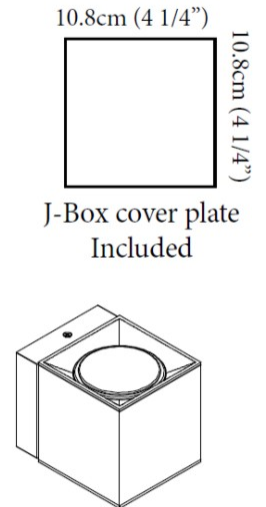

DAU SINGLE COVERED SURFACE

D93081-

base number _____
Finish Options _____

1. To build a product code in our configurator select the specify button on the base model # product page
2. To build a manual product code on this datasheet choose from the options listed below in blue font and add the suffix to the base model #

GENERAL

Series: Dau _____
Subseries: Dau Single Covered _____
Brand: Milan _____
Division: Design _____
Mounting Type: Surface _____
Mounting Location: Wall _____
Subcategory: Downlight _____

PHYSICAL

Shape: Cube _____
Length (mm): 80 _____
Length (in): 3 1/8 _____
Height (mm): 84 _____
Depth (mm): 101 _____
Height (in): 3 1/3 _____
Depth (in): 4 _____
Extension (mm): 101 _____
Extension (in): 4 _____
Light Distribution: Direct _____
Weight (kg): 0.82 _____
Weight (lbs): 1.81 _____
Fixture Finish: [BAL / MWL / BSL](#) _____
Fixture Material: Extruded Aluminum _____

ELECTRICAL

Number of Lamps: 1 _____
Lamp Type: LED Retrofit _____
Lamp Shape: MR16 _____
Bulb Included: Bulb Not Included _____
Max. Wattage Per Lamp (W): 4 _____
Lamp Base: GU10 _____
Input Voltage (V): 120Vac Direct Line _____

LED

OPTICAL

RATINGS AND CERTIFICATIONS

Certified By: Certified for North American Standards _____
IP rating: IP20 _____