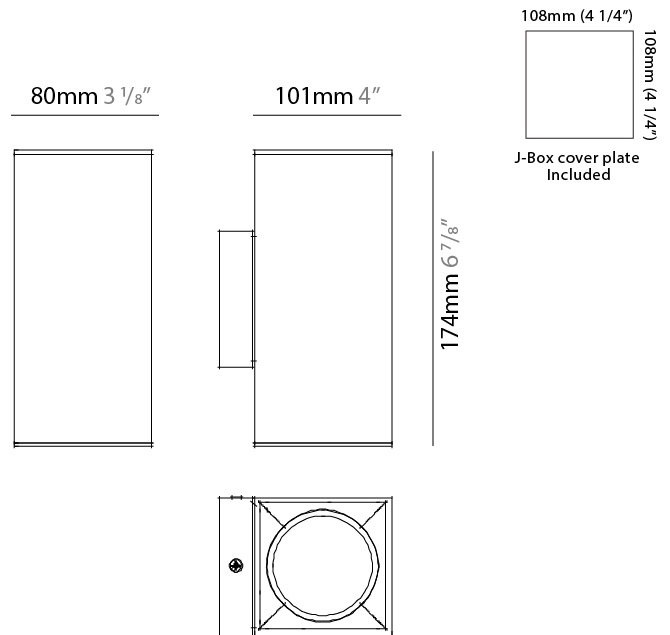

DAU SINGLE SURFACE

D93044- : D93044-BAL

base number

1. To build a product code in our configurator select the specify button on the base model # product page
2. To build a manual product code on this datasheet choose from the options listed below in blue font and add the suffix to the base model #

GENERAL

Series: Dau
Subseries: Dau Single
Partner: Milan
Division: Design
Installation: Surface
Product Type: Wall Surface
Mounting Location: Wall
Light Distribution: Direct / Indirect

PHYSICAL

Shape: Rectangle
Length (mm): 80
Length (in): 3 1/8
Height (mm): 174
Depth (mm): 101
Height (in): 6 7/8
Depth (in): 4
Extension (mm): 101
Extension (in): 4
Weight (kg): 1.23
Weight (lbs): 2.71
Fixture Material: Extruded Aluminum

ELECTRICAL

Number of Lamps: 2
Lamp Type: LED Retrofit
Lamp Shape: MR16
Bulb Included: Bulb Not Included
Total Output Wattage (W): 10
Max. Wattage Per Lamp (W): 5
Lamp Base: GU10
Input Voltage (V): 120Vac Direct Line

LED

OPTICAL

RATINGS AND CERTIFICATIONS

Certified By: CSA Certified to UL and CSA Standards
IP rating: IP20

PROJECT
TYPE
SPECIFIER
QUANTITY
DATE