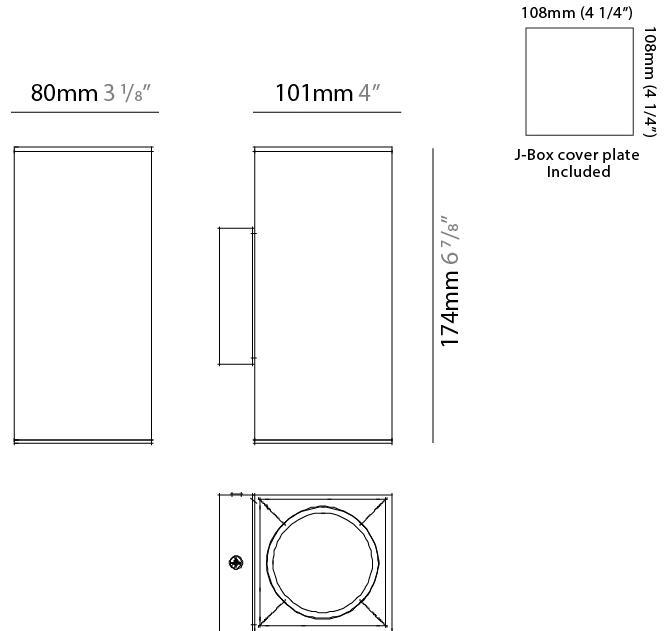

PROJECT
TYPE
SPECIFIER
QUANTITY
DATE

DAU SINGLE SURFACE

D93044-

base number   Finish
Options

1. To build a product code in our configurator select the specify button on the base model # product page
2. To build a manual product code on this datasheet choose from the options listed below in blue font and add the suffix to the base model #

GENERAL

Series: Dau
Subseries: Dau Single
Partner: Milan
Division: Design
Installation: Surface
Product Type: Wall Surface
Mounting Location: Wall
Light Distribution: Direct / Indirect

PHYSICAL

Shape: Rectangle
Length (mm): 80
Length (in): 3 1/8
Height (mm): 174
Depth (mm): 101
Height (in): 6 7/8
Depth (in): 4
Extension (mm): 101
Extension (in): 4
Weight (kg): 1.23
Weight (lbs): 2.71
Fixture Finish: BAL / MWL / BSL
Fixture Material: Extruded Aluminum

ELECTRICAL

Number of Lamps: 2
Lamp Type: LED Retrofit
Lamp Shape: MR16
Bulb Included: Bulb Not Included
Max. Wattage Per Lamp (W): 5
Lamp Base: GU10
Input Voltage (V): 120Vac Direct Line

LED

OPTICAL

RATINGS AND CERTIFICATIONS

Certified By: Certified for North American Standards
IP rating: IP20