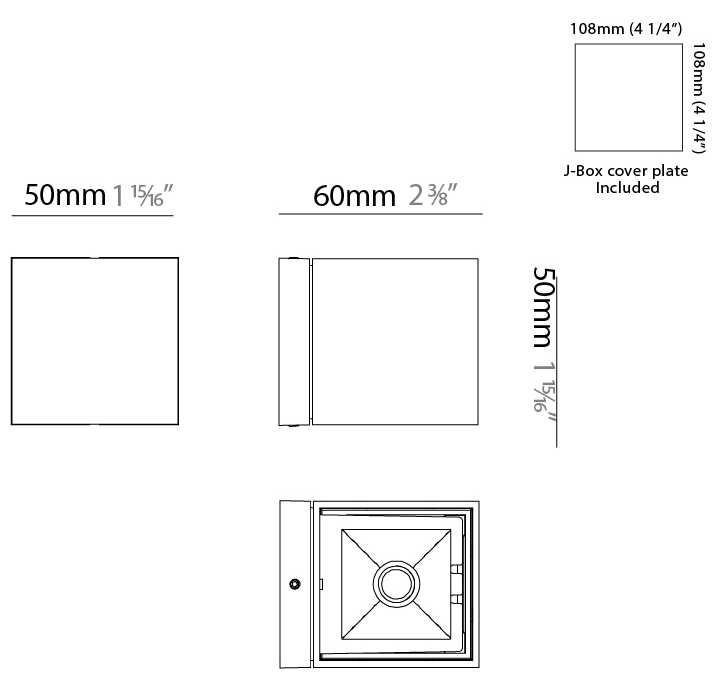

PROJECT	_____
TYPE	_____
SPECIFIER	_____
QUANTITY	_____
DATE	_____

DAU MINI SINGLE SURFACE

D93130R9-

base number   Finish
Options

1. To build a product code in our configurator select the specify button on the base model # product page
2. To build a manual product code on this datasheet choose from the options listed below in blue font and add the suffix to the base model #

GENERAL

Series: Dau
Subseries: Dau Mini Single
Partner: Milan
Division: Design
Installation: Surface
Product Type: Wall Surface
Mounting Location: Wall
Light Distribution: Direct / Indirect

PHYSICAL

Shape: Cube
Length (mm): 50
Length (in): 1 ¹⁵/₁₆
Height (mm): 50
Height (in): 1 ¹⁵/₁₆
Extension (mm): 60
Extension (in): 2 ³/₈
Fixture Finish: CHR / MBL / MWL
Fixture Material: Extruded Aluminum

ELECTRICAL

Lamp Type: LED
Total Output Wattage (W): 10
Dimming: Electronic Low Voltage Dimming
Input Voltage (V): 120Vac Direct Line

LED

Number of LEDs: 2
Color Temperature (°K): 3000
Max. Delivered Lumen (lm): 1000
CRI: >90 CRI

OPTICAL

RATINGS AND CERTIFICATIONS

Certified By: Certified for North American Standards
IP rating: IP20