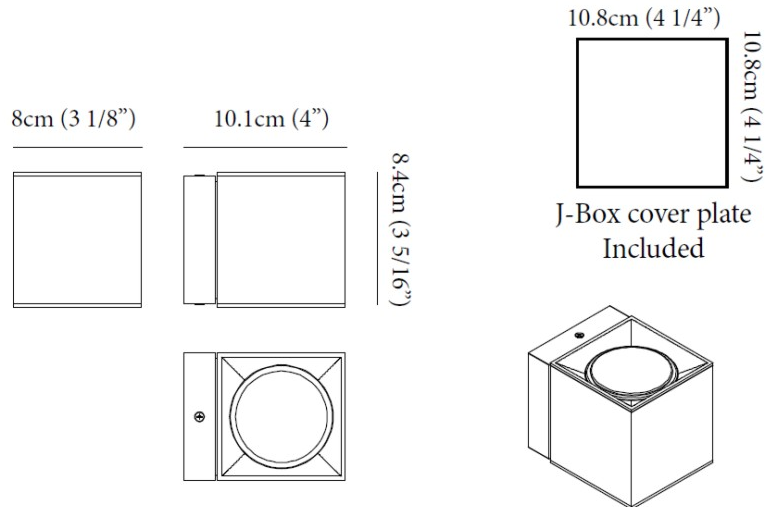

DAU SINGLE COVERED SURFACE

D93081-

base number   Finish
Options

1. To build a product code in our configurator select the specify button on the base model # product page
2. To build a manual product code on this datasheet choose from the options listed below in blue font and add the suffix to the base model #

GENERAL

Series: Dau _____
Subseries: Dau Single Covered _____
Brand: Milan _____
Division: Design _____
Mounting Type: Surface _____
Mounting Location: Wall _____
Subcategory: Downlight _____

PHYSICAL

Shape: Cube _____
Length (mm): 80 _____
Length (in): 3 1/8 _____
Height (mm): 84 _____
Depth (mm): 101 _____
Height (in): 3 1/3 _____
Depth (in): 4 _____
Extension (mm): 101 _____
Extension (in): 4 _____
Light Distribution: Direct _____
Weight (kg): 0.82 _____
Weight (lbs): 1.81 _____
Fixture Finish: [BAL](#) / [MWL](#) / [BSL](#) _____
Fixture Material: Extruded Aluminum _____

ELECTRICAL

Number of Lamps: 1 _____
Lamp Type: LED Retrofit _____
Lamp Shape: MR16 _____
Bulb Included: Bulb Not Included _____
Max. Wattage Per Lamp (W): 4 _____
Lamp Base: GU10 _____
Input Voltage (V): 120Vac Direct Line _____

LED

OPTICAL

RATINGS AND CERTIFICATIONS

Certified By: Certified for North American Standards _____
IP rating: IP20 _____