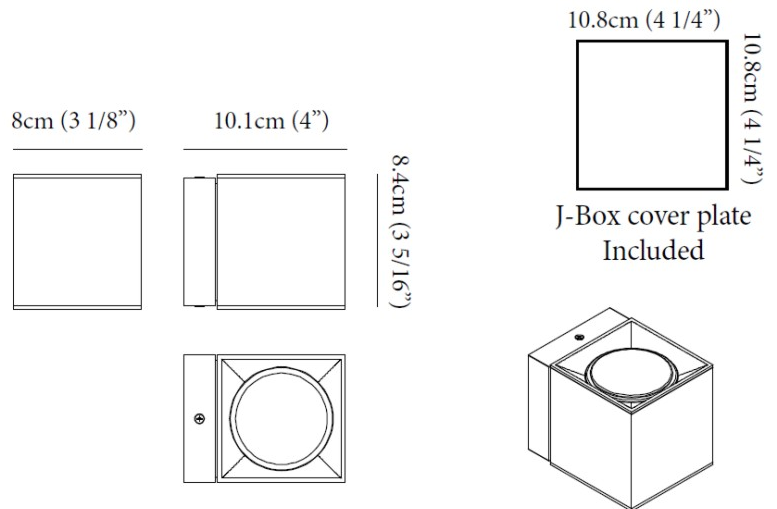

DAU SINGLE COVERED SURFACE

D93081-

base number _____
Finish Options _____

1. To build a product code in our configurator select the specify button on the base model # product page
2. To build a manual product code on this datasheet choose from the options listed below in blue font and add the suffix to the base model #

GENERAL

Series: Dau _____
Subseries: Dau Single Covered _____
Brand: Milan _____
Division: Design _____
Mounting Type: Surface _____
Mounting Location: Wall _____
Subcategory: Downlight _____

PHYSICAL

Shape: Cube _____
Length (mm): 80 _____
Length (in): 3 1/8 _____
Height (mm): 84 _____
Depth (mm): 101 _____
Height (in): 3 1/3 _____
Depth (in): 4 _____
Extension (mm): 101 _____
Extension (in): 4 _____
Light Distribution: Direct _____
Weight (kg): 0.82 _____
Weight (lbs): 1.81 _____
Fixture Finish: [BAL / MWL / BSL](#) _____
Fixture Material: Extruded Aluminum _____

ELECTRICAL

Number of Lamps: 1 _____
Lamp Type: LED Retrofit _____
Lamp Shape: MR16 _____
Bulb Included: Bulb Not Included _____
Max. Wattage Per Lamp (W): 4 _____
Lamp Base: GU10 _____
Input Voltage (V): 120Vac Direct Line _____

LED

OPTICAL

RATINGS AND CERTIFICATIONS

Certified By: Certified for North American Standards _____
IP rating: IP20 _____