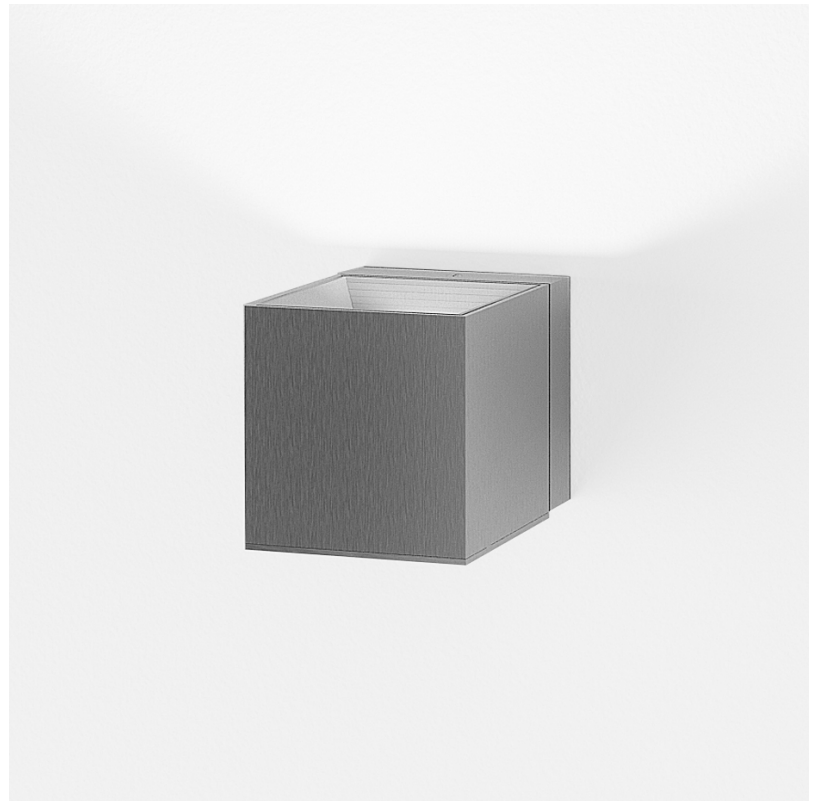

PROJECT
TYPE
SPECIFIER
QUANTITY
DATE

DAU SINGLE SURFACE

D93239-

base number   Finish
Options

1. To build a product code in our configurator select the specify button on the base model # product page
2. To build a manual product code on this datasheet choose from the options listed below in blue font and add the suffix to the base model #

GENERAL

Series: Dau
Subseries: Dau Single
Brand: Milan
Division: Design
Mounting Type: Surface
Mounting Location: Wall
Subcategory: Downlight

PHYSICAL

Shape: Cube
Length (mm): 80
Length (in): 3 1/8
Height (mm): 80
Depth (mm): 101
Height (in): 3 1/8
Depth (in): 4
Extension (mm): 101
Extension (in): 4
Light Distribution: Direct
Fixture Finish: [BAL](#) / [MWL](#) / [BSL](#)
Fixture Material: Extruded Aluminum

ELECTRICAL

Lamp Type: LED
Input Wattage (W): 7
Dimming: Electronic Low Voltage Dimming
Input Voltage (V): 120Vac Direct Line

LED

Number of LEDs: 1
Color Temperature (°K): 3000
Max. Delivered Lumen (lm): 665
CRI: >90 CRI
Lamp Life (hrs): 50000

OPTICAL

RATINGS AND CERTIFICATIONS

Certified By: Certified for North American Standards
IP rating: IP20