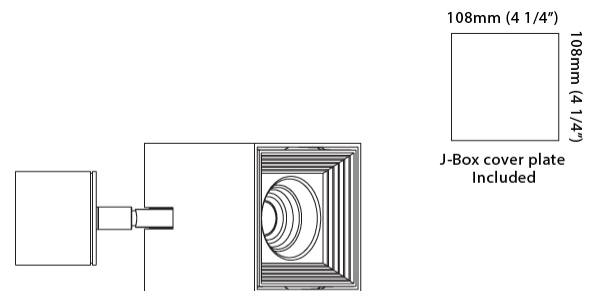

PROJECT	_____
TYPE	_____
SPECIFIER	_____
QUANTITY	_____
DATE	_____

DAU SINGLE ADJUSTABLE SURFACE

D92188R9-

base number Finish
Options

1. To build a product code in our configurator select the specify button on the base model # product page
2. To build a manual product code on this datasheet choose from the options listed below in blue font and add the suffix to the base model #

GENERAL

Series: Dau
Subseries: Dau Single Adjustable
Partner: Milan
Division: Design
Installation: Surface
Product Type: Spots
Light Distribution: Adjustable

PHYSICAL

Shape: Cube
Length (mm): 80
Length (in): 3 1/8
Width (mm): 80
Width (in): 3 1/8
Height (mm): 86
Height (in): 3 3/8
Max. Overall Height (mm): 164
Max. Overall Height (in): 6 1/2
Fixture Finish: BAL / MWL / BSL
Fixture Material: Extruded Aluminum

ELECTRICAL

Lamp Type: LED
Input Wattage (W): 10
Total Output Wattage (W): 9.3
Dimming: Tri-Mode (Non-Dimming and Phase Dimming (120Vac only) and 0-10V Dimming)
Driver Included: No
Driver Location: Remote
Driver Type: Constant Current - 120 / 277Vac
Driver Class: Class 2
Input Voltage (V): 120 - 277
Constant Current (MA): 350

LED

Number of LEDs: 1
Color Temperature (°K): 3000
Max. Delivered Lumen (lm): 956
CRI: >90 CRI
Lamp Life (hrs): 50000

OPTICAL

Optic°: 50
Adjustability: Rotational 300°; Tilt 90°

RATINGS AND CERTIFICATIONS

Certified By: Certified for North American Standards
IP rating: IP20