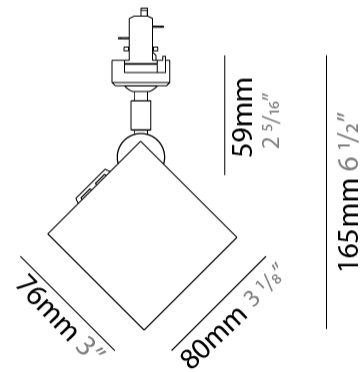

DAU SINGLE TRACK

D96048R9-

base number Finish
Options

1. To build a product code in our configurator select the specify button on the base model # product page
2. To build a manual product code on this datasheet choose from the options listed below in blue font and add the suffix to the base model #

GENERAL

Series: Dau
Subseries: Dau Single
Partner: Milan
Division: Design
Installation: Track
Product Type: Track System Line Voltage
Mounting Location: Ceiling
Light Distribution: Adjustable / Direct

PHYSICAL

Shape: Cube
Width (mm): 80
Width (in): 3 1/8
Height (mm): 165
Height (in): 6 1/2
Fixture Finish: BAL / MWL / BSL
Fixture Material: Extruded Aluminum

ELECTRICAL

Number of Lamps: 1
Lamp Type: LED
Total Output Wattage (W): 9.3
Dimming: Phase Dimming (120Vac Only)
Input Voltage (V): 120

LED

Number of LEDs: 1
Color Temperature (°K): 3000
Max. Delivered Lumen (lm): 956
CRI: >90 CRI
Lamp Life (hrs): 50000

OPTICAL

RATINGS AND CERTIFICATIONS

Certified By: Certified for North American Standards
IP rating: IP20

PROJECT
TYPE
SPECIFIER
QUANTITY
DATE

80mm 3 1/8"