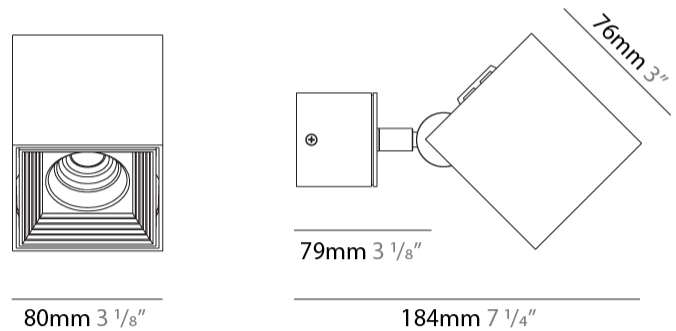

PROJECT	_____
TYPE	_____
SPECIFIER	_____
QUANTITY	_____
DATE	_____

DAU SINGLE ADJUSTABLE SURFACE

D92188R9-

base number Finish
Options

1. To build a product code in our configurator select the specify button on the base model # product page
2. To build a manual product code on this datasheet choose from the options listed below in blue font and add the suffix to the base model #

GENERAL

Series: Dau
Subseries: Dau Single Adjustable
Partner: Milan
Division: Design
Installation: Surface
Product Type: Spots
Light Distribution: Adjustable

PHYSICAL

Shape: Cube
Length (mm): 80
Length (in): 3 1/8
Width (mm): 80
Width (in): 3 1/8
Height (mm): 86
Height (in): 3 3/8
Max. Overall Height (mm): 164
Max. Overall Height (in): 6 1/2
Fixture Finish: BAL / MWL / BSL
Fixture Material: Extruded Aluminum

ELECTRICAL

Lamp Type: LED
Input Wattage (W): 10
Total Output Wattage (W): 9.3
Dimming: Tri-Mode (Non-Dimming and Phase Dimming (120Vac only) and 0-10V Dimming)
Driver Included: No
Driver Location: Remote
Driver Type: Constant Current - 120 / 277Vac
Driver Class: Class 2
Input Voltage (V): 120 - 277
Constant Current (MA): 350

LED

Number of LEDs: 1
Color Temperature (°K): 3000
Max. Delivered Lumen (lm): 956
CRI: >90 CRI
Lamp Life (hrs): 50000

OPTICAL

Optic°: 50
Adjustability: Rotational 300°; Tilt 90°

RATINGS AND CERTIFICATIONS

Certified By: Certified for North American Standards
IP rating: IP20