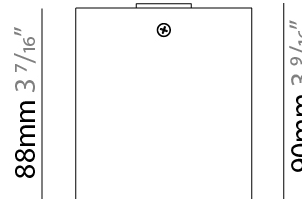

J-Box cover plate Included