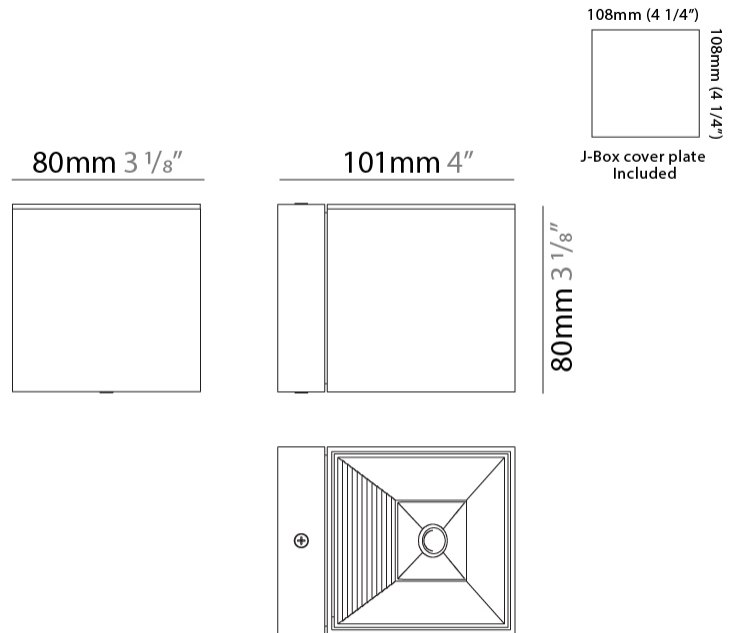

DAU SINGLE SURFACE

D93239-

base number   Finish
Options

PROJECT	_____
TYPE	_____
SPECIFIER	_____
QUANTITY	_____
DATE	_____

1. To build a product code in our configurator select the specify button on the base model # product page
2. To build a manual product code on this datasheet choose from the options listed below in blue font and add the suffix to the base model #

GENERAL

Series: Dau _____
Subseries: Dau Single _____
Partner: Milan _____
Division: Design _____
Installation: Surface _____
Product Type: Downlight _____
Mounting Location: Wall _____
Light Distribution: Direct _____

PHYSICAL

Aperture Sizes - Downlights: 3" _____
Shape: Cube _____
Length (mm): 80 _____
Length (in): 3 1/8" _____
Height (mm): 80 _____
Depth (mm): 101 _____
Height (in): 3 1/8" _____
Depth (in): 4 _____
Extension (mm): 101 _____
Extension (in): 4 _____
Fixture Finish: [BAL / MWL / BSL](#) _____
Fixture Material: Extruded Aluminum _____

ELECTRICAL

Lamp Type: LED _____
Input Wattage (W): 7 _____
Dimming: Electronic Low Voltage Dimming _____
Input Voltage (V): 120Vac Direct Line _____

LED

Number of LEDs: 1 _____
Color Temperature (°K): 3000 _____
Max. Delivered Lumen (lm): 665 _____
CRI: >90 CRI _____
Lamp Life (hrs): 50000 _____

OPTICAL

RATINGS AND CERTIFICATIONS

Certified By: Certified for North American Standards _____
IP rating: IP20 _____