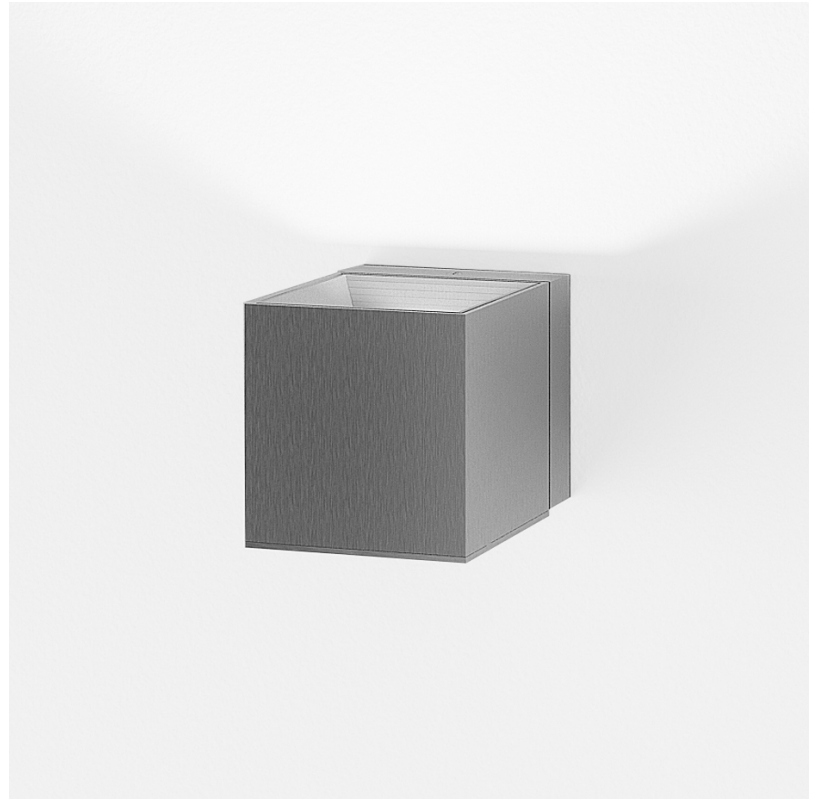

DAU SINGLE SURFACE

D93239-

base number   Finish
Options

PROJECT	_____
TYPE	_____
SPECIFIER	_____
QUANTITY	_____
DATE	_____

1. To build a product code in our configurator select the specify button on the base model # product page
2. To build a manual product code on this datasheet choose from the options listed below in blue font and add the suffix to the base model #

GENERAL

Series: Dau _____
Subseries: Dau Single _____
Partner: Milan _____
Division: Design _____
Installation: Surface _____
Product Type: Downlight _____
Mounting Location: Wall _____
Light Distribution: Direct _____

PHYSICAL

Aperture Sizes - Downlights: 3" _____
Shape: Cube _____
Length (mm): 80 _____
Length (in): 3 1/8" _____
Height (mm): 80 _____
Depth (mm): 101 _____
Height (in): 3 1/8" _____
Depth (in): 4 _____
Extension (mm): 101 _____
Extension (in): 4 _____
Fixture Finish: [BAL / MWL / BSL](#) _____
Fixture Material: Extruded Aluminum _____

ELECTRICAL

Lamp Type: LED _____
Input Wattage (W): 7 _____
Dimming: Electronic Low Voltage Dimming _____
Input Voltage (V): 120Vac Direct Line _____

LED

Number of LEDs: 1 _____
Color Temperature (°K): 3000 _____
Max. Delivered Lumen (lm): 665 _____
CRI: >90 CRI _____
Lamp Life (hrs): 50000 _____

OPTICAL

RATINGS AND CERTIFICATIONS

Certified By: Certified for North American Standards _____
IP rating: IP20 _____