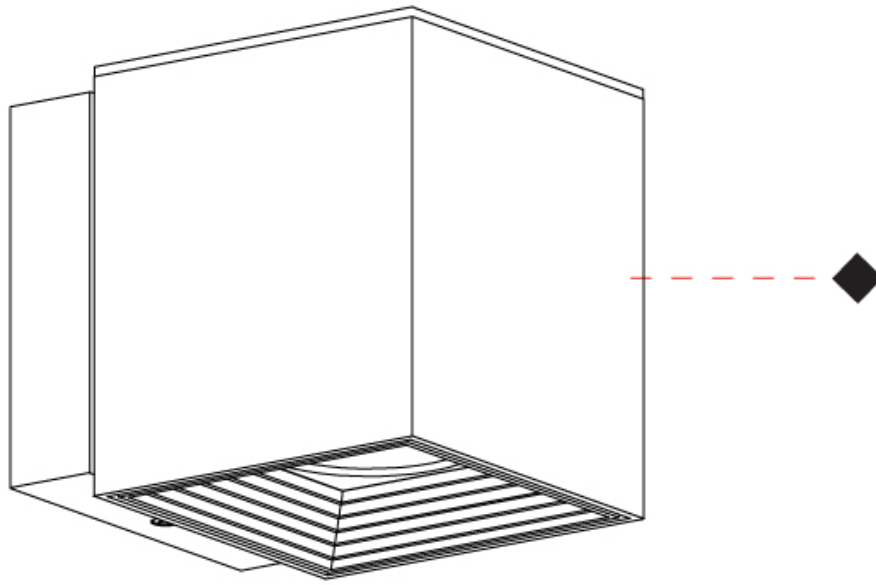

DAU SINGLE SURFACE

D93189R9-

PROJECT	_____
TYPE	_____
SPECIFIER	_____
QUANTITY	_____
DATE	_____