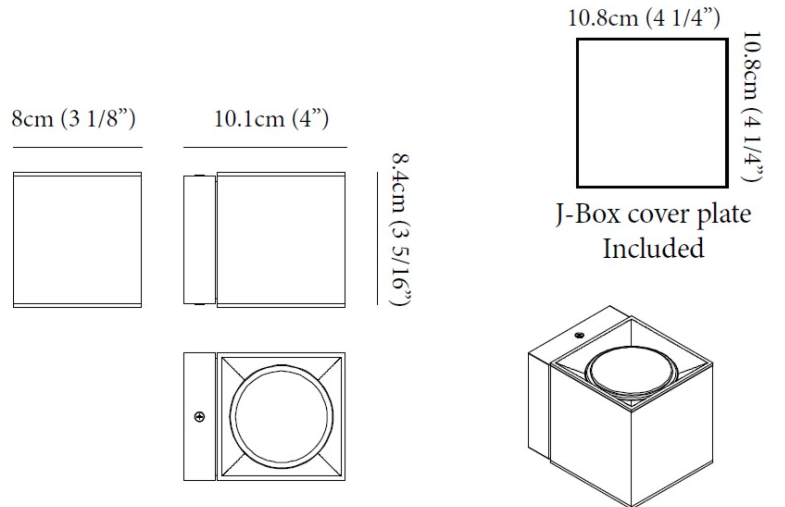

DAU SINGLE COVERED SURFACE

D93081-

base number   Finish
Options

1. To build a product code in our configurator select the specify button on the base model # product page
2. To build a manual product code on this datasheet choose from the options listed below in blue font and add the suffix to the base model #

GENERAL

Series: Dau _____
Subseries: Dau Single Covered _____
Brand: Milan _____
Division: Design _____
Mounting Type: Surface _____
Mounting Location: Wall _____
Subcategory: Downlight _____

PHYSICAL

Shape: Cube _____
Length (mm): 80 _____
Length (in): 3 1/8 _____
Height (mm): 84 _____
Depth (mm): 101 _____
Height (in): 3 1/3 _____
Depth (in): 4 _____
Extension (mm): 101 _____
Extension (in): 4 _____
Light Distribution: Direct _____
Weight (kg): 0.82 _____
Weight (lbs): 1.81 _____
Fixture Finish: [BAL / MWL / BSL](#) _____
Fixture Material: Extruded Aluminum _____

ELECTRICAL

Number of Lamps: 1 _____
Lamp Type: LED Retrofit _____
Lamp Shape: MR16 _____
Bulb Included: Bulb Not Included _____
Max. Wattage Per Lamp (W): 4 _____
Lamp Base: GU10 _____
Input Voltage (V): 120Vac Direct Line _____

LED

OPTICAL

RATINGS AND CERTIFICATIONS

Certified By: Certified for North American Standards _____
IP rating: IP20 _____