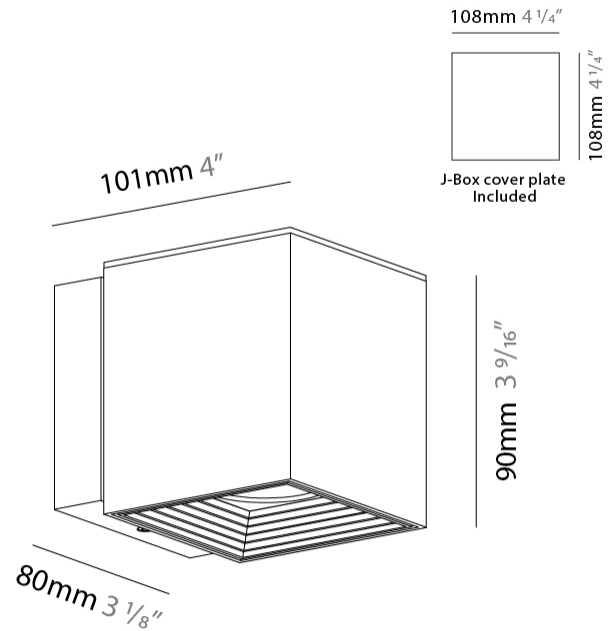

DAU SINGLE SURFACE

D93189R9-

base number _____
Finish Options _____

1. To build a product code in our configurator select the specify button on the base model # product page
2. To build a manual product code on this datasheet choose from the options listed below in blue font and add the suffix to the base model #

GENERAL

Series: Dau
Subseries: Dau Single
Partner: Milan
Division: Design
Installation: Surface
Product Type: Downlight
Mounting Location: Wall
Light Distribution: Direct

PHYSICAL

Aperture Sizes - Downlights: 3"
Shape: Cube
Length (mm): 80
Length (in): 3 1/8"
Height (mm): 90
Depth (mm): 101
Height (in): 3 9/16"
Depth (in): 4
Extension (mm): 114
Extension (in): 4 1/2"
Fixture Finish: [BAL / MWL / BSL](#)
Fixture Material: Extruded Aluminum

ELECTRICAL

Lamp Type: LED
Input Wattage (W): 10
Total Output Wattage (W): 9.3
Dimming: Tri-Mode (Non-Dimming and Phase Dimming (120Vac only) and 0-10V Dimming)
Driver Included: Yes
Driver Location: Integrated
Driver Type: Constant Current - 120Vac
Driver Class: Class 2
Input Voltage (V): 120 - 277
Constant Current (MA): 350
Upon Request: Not included - see components) Remote: 0-10Vdc dimming / Phase dimming @120Vac only / 277Vac

LED

Number of LEDs: 1
Color Temperature (°K): 3000
Max. Delivered Lumen (lm): 956
CRI: >90 CRI
Lamp Life (hrs): 50000

OPTICAL

RATINGS AND CERTIFICATIONS

Certified By: Certified for North American Standards
IP rating: IP44