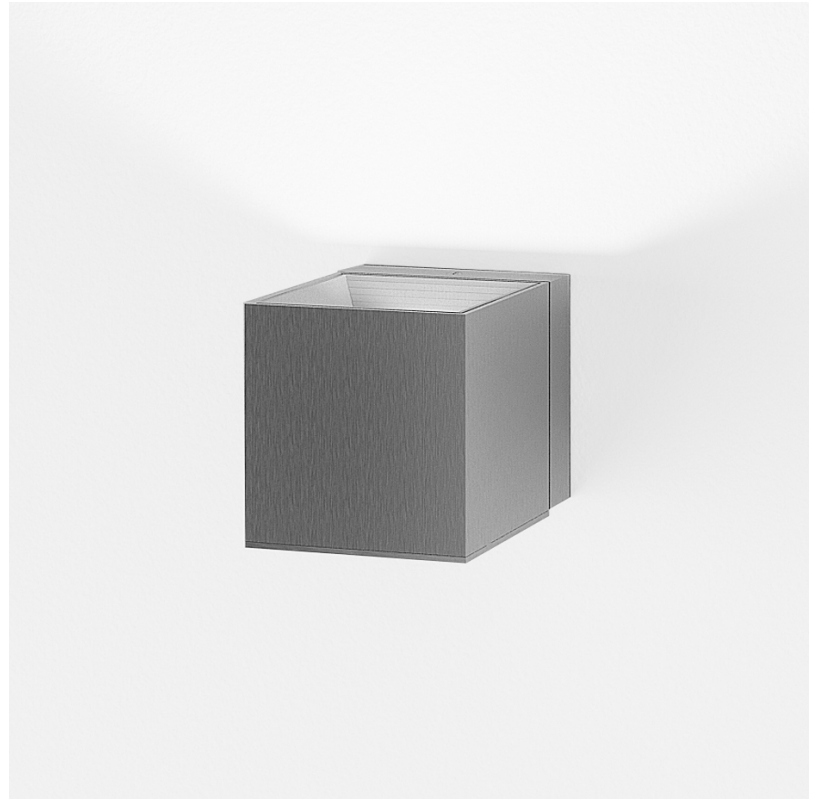

DAU SINGLE SURFACE

D93239-

base number   Finish
Options

PROJECT	_____
TYPE	_____
SPECIFIER	_____
QUANTITY	_____
DATE	_____

1. To build a product code in our configurator select the specify button on the base model # product page
2. To build a manual product code on this datasheet choose from the options listed below in blue font and add the suffix to the base model #

GENERAL

Series: Dau _____
Subseries: Dau Single _____
Partner: Milan _____
Division: Design _____
Installation: Surface _____
Product Type: Downlight _____
Mounting Location: Wall _____
Light Distribution: Direct _____

PHYSICAL

Aperture Sizes - Downlights: 3" _____
Shape: Cube _____
Length (mm): 80 _____
Length (in): 3 1/8" _____
Height (mm): 80 _____
Depth (mm): 101 _____
Height (in): 3 1/8" _____
Depth (in): 4 _____
Extension (mm): 101 _____
Extension (in): 4 _____
Fixture Finish: BAL / MWL / BSL _____
Fixture Material: Extruded Aluminum _____

ELECTRICAL

Lamp Type: LED _____
Input Wattage (W): 7 _____
Dimming: Electronic Low Voltage Dimming _____
Input Voltage (V): 120Vac Direct Line _____

LED

Number of LEDs: 1 _____
Color Temperature (°K): 3000 _____
Max. Delivered Lumen (lm): 665 _____
CRI: >90 CRI _____
Lamp Life (hrs): 50000 _____

OPTICAL

RATINGS AND CERTIFICATIONS

Certified By: Certified for North American Standards _____
IP rating: IP20 _____