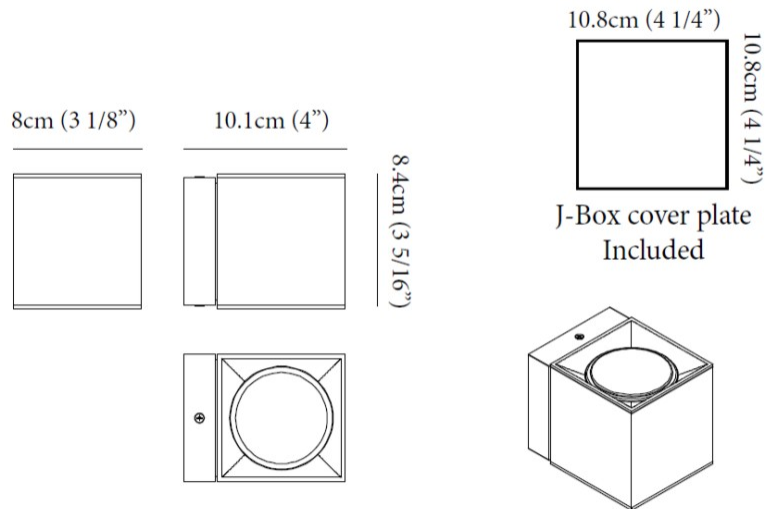

PROJECT	_____
TYPE	_____
SPECIFIER	_____
QUANTITY	_____
DATE	_____

DAU SINGLE COVERED SURFACE

D93081-

base number   Finish
Options

1. To build a product code in our configurator select the specify button on the base model # product page
2. To build a manual product code on this datasheet choose from the options listed below in blue font and add the suffix to the base model #

GENERAL

Series: Dau _____
Subseries: Dau Single Covered _____
Partner: Milan _____
Division: Design _____
Installation: Surface _____
Product Type: Downlight _____
Mounting Location: Wall _____
Light Distribution: Direct _____

PHYSICAL

Aperture Sizes - Downlights: 3" _____
Shape: Cube _____
Length (mm): 80 _____
Length (in): 3 1/8 _____
Height (mm): 84 _____
Depth (mm): 101 _____
Height (in): 3 2/5 _____
Depth (in): 4 _____
Extension (mm): 101 _____
Extension (in): 4 _____
Weight (kg): 0.82 _____
Weight (lbs): 1.81 _____
Fixture Finish: [BAL / MWL / BSL](#) _____
Fixture Material: Extruded Aluminum _____

ELECTRICAL

Number of Lamps: 1 _____
Lamp Type: LED Retrofit _____
Lamp Shape: MR16 _____
Bulb Included: Bulb Not Included _____
Max. Wattage Per Lamp (W): 4 _____
Lamp Base: GU10 _____
Input Voltage (V): 120Vac Direct Line _____

LED

OPTICAL

RATINGS AND CERTIFICATIONS

Certified By: Certified for North American Standards _____
IP rating: IP20 _____