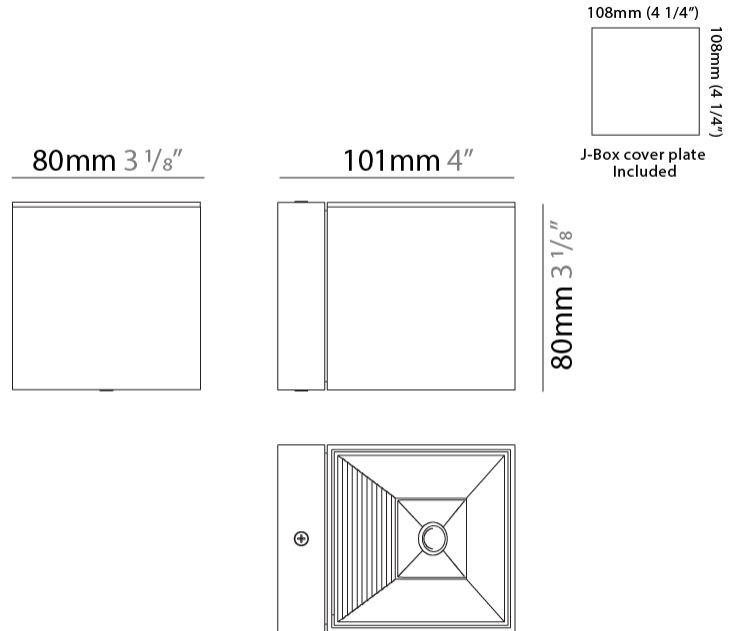

DAU SINGLE SURFACE

D93239-

base number   Finish
Options

PROJECT	_____
TYPE	_____
SPECIFIER	_____
QUANTITY	_____
DATE	_____

1. To build a product code in our configurator select the specify button on the base model # product page
2. To build a manual product code on this datasheet choose from the options listed below in blue font and add the suffix to the base model #

GENERAL

Series: Dau _____
Subseries: Dau Single _____
Partner: Milan _____
Division: Design _____
Installation: Surface _____
Product Type: Downlight _____
Mounting Location: Wall _____
Light Distribution: Direct _____

PHYSICAL

Aperture Sizes - Downlights: 3" _____
Shape: Cube _____
Length (mm): 80 _____
Length (in): 3 1/8" _____
Height (mm): 80 _____
Depth (mm): 101 _____
Height (in): 3 1/8" _____
Depth (in): 4 _____
Extension (mm): 101 _____
Extension (in): 4 _____
Fixture Finish: BAL / MWL / BSL _____
Fixture Material: Extruded Aluminum _____

ELECTRICAL

Lamp Type: LED _____
Input Wattage (W): 7 _____
Dimming: Electronic Low Voltage Dimming _____
Input Voltage (V): 120Vac Direct Line _____

LED

Number of LEDs: 1 _____
Color Temperature (°K): 3000 _____
Max. Delivered Lumen (lm): 665 _____
CRI: >90 CRI _____
Lamp Life (hrs): 50000 _____

OPTICAL

RATINGS AND CERTIFICATIONS

Certified By: Certified for North American Standards _____
IP rating: IP20 _____