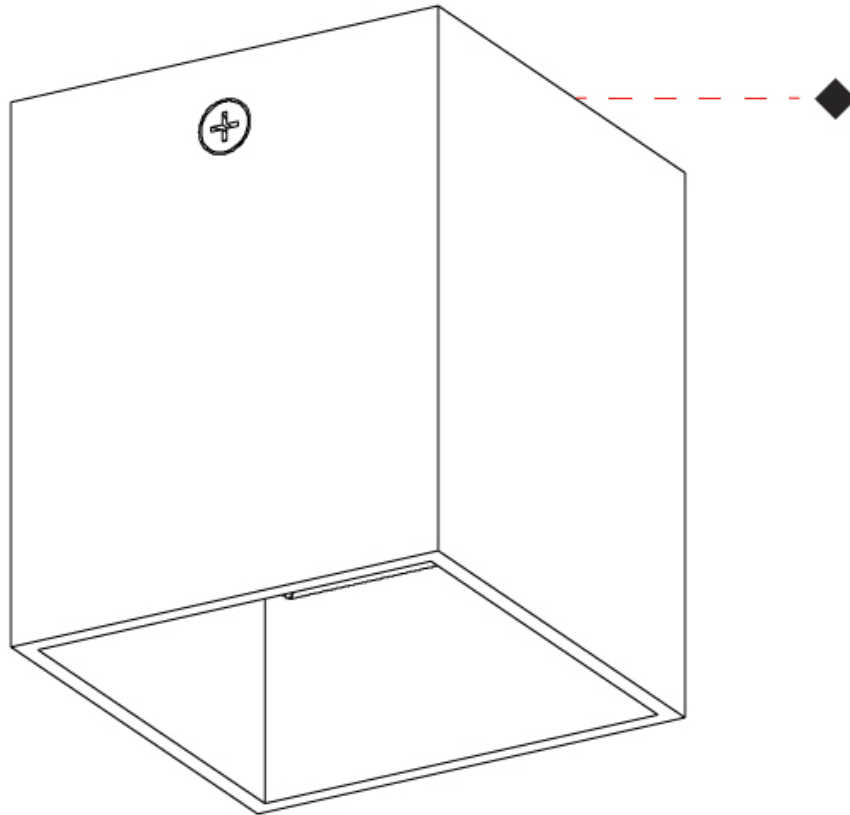

DAU SINGLE SURFACE

D92130R9-

PROJECT

TYPE

SPECIFIER

QUANTITY

DATE

D