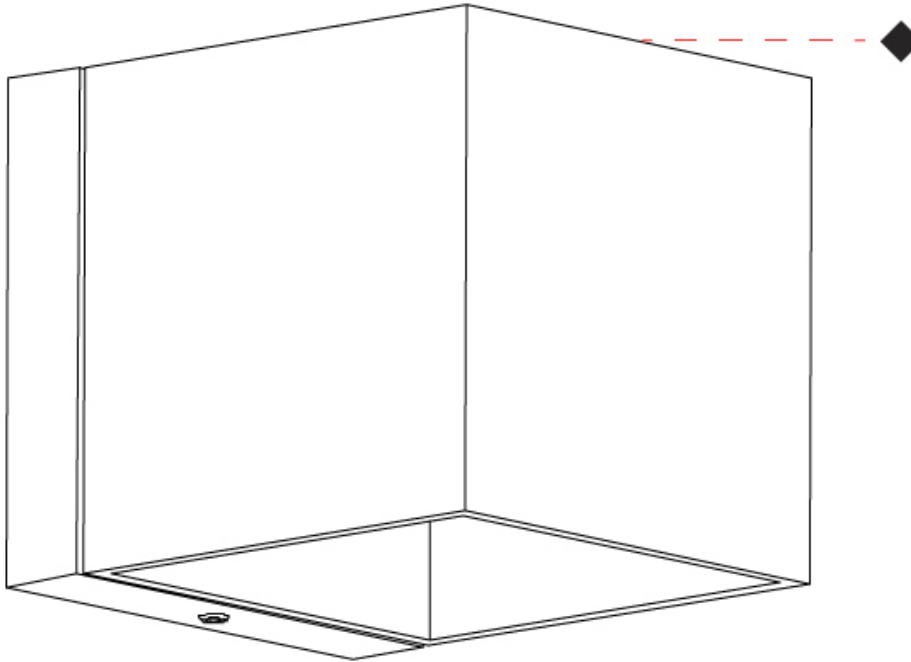

DAU MINI SINGLE SURFACE

D93130R9-

PROJECT _____

TYPE _____

SPECIFIER _____

QUANTITY _____

DATE _____