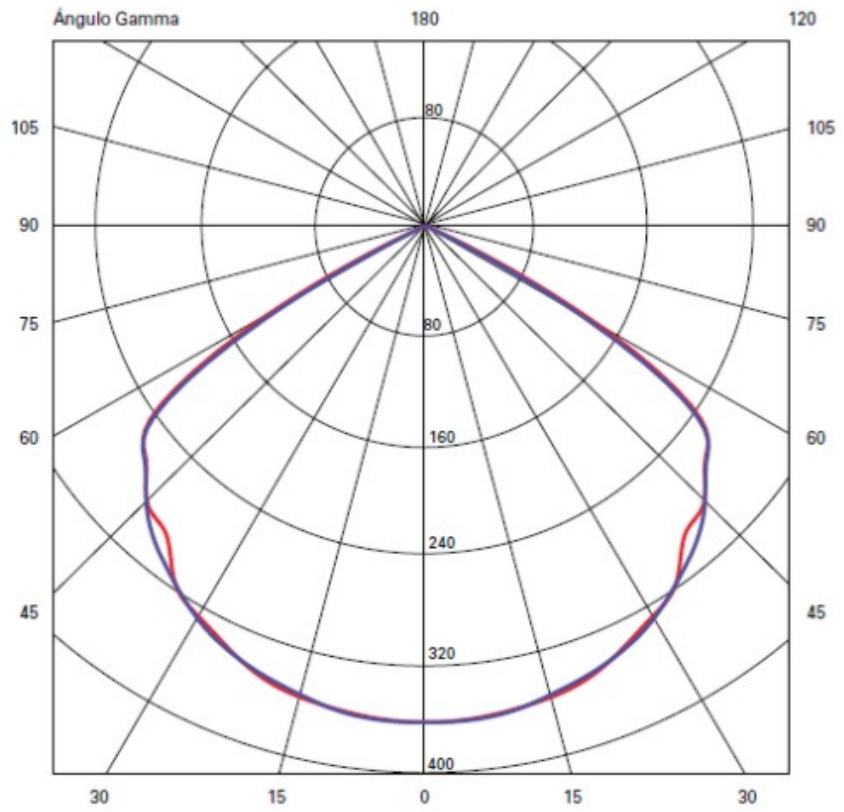

DAU SINGLE SURFACE

D93132R9-

PROJECT	_____
TYPE	_____
SPECIFIER	_____
QUANTITY	_____
DATE	_____

D