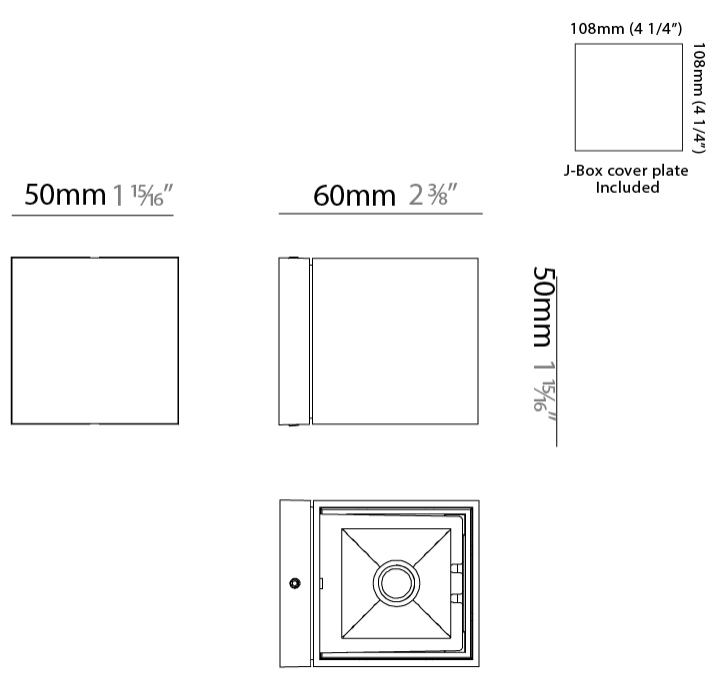

PROJECT	_____
TYPE	_____
SPECIFIER	_____
QUANTITY	_____
DATE	_____

DAU MINI SINGLE SURFACE

D93130R9-

base number _____
Finish Options _____

1. To build a product code in our configurator select the specify button on the base model # product page
2. To build a manual product code on this datasheet choose from the options listed below in blue font and add the suffix to the base model #

GENERAL

Series: Dau _____
Subseries: Dau Mini Single _____
Brand: Milan _____
Division: Design _____
Mounting Type: Surface _____
Mounting Location: Wall _____
Subcategory: Up/Down Light _____

PHYSICAL

Shape: Cube _____
Length (mm): 50 _____
Length (in): 1 ¹⁵/₁₆ _____
Height (mm): 50 _____
Height (in): 1 ¹⁵/₁₆ _____
Extension (mm): 60 _____
Extension (in): 2 ³/₈ _____
Light Distribution: Direct / Indirect _____
Fixture Finish: CHR / MBL / MWL _____
Fixture Material: Extruded Aluminum _____

ELECTRICAL

Lamp Type: LED _____
Total Output Wattage (W): 10 _____
Dimming: Electronic Low Voltage Dimming _____
Input Voltage (V): 120Vac Direct Line _____

LED

Number of LEDs: 2 _____
Color Temperature (°K): 3000 _____
Max. Delivered Lumen (lm): 1000 _____
CRI: >90 CRI _____

OPTICAL

RATINGS AND CERTIFICATIONS

Certified By: Certified for North American Standards _____
IP rating: IP20 _____