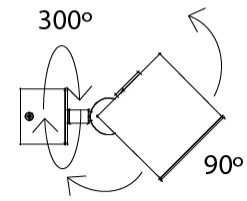

PROJECT	_____
TYPE	_____
SPECIFIER	_____
QUANTITY	_____
DATE	_____

DAU SINGLE SURFACE

D92019-

base number _____
Finish _____
Options _____

1. To build a product code in our configurator select the specify button on the base model # product page
2. To build a manual product code on this datasheet choose from the options listed below in blue font and add the suffix to the base model #

GENERAL

Series: Dau _____
Subseries: Dau Single _____
Partner: Milan _____
Division: Design _____
Installation: Surface _____
Product Type: Spots _____
Mounting Location: Ceiling _____
Light Distribution: Adjustable / Direct _____

PHYSICAL

Shape: Cube _____
Length (mm): 80 _____
Length (in): 3 1/8" _____
Width (mm): 83 _____
Width (in): 3 1/4" _____
Height (mm): 80 _____
Height (in): 3 1/8" _____
Max. Overall Height (mm): 160 _____
Max. Overall Height (in): 6 5/16" _____
Weight (kg): 0.82 _____
Weight (lbs): 1.81 _____
Fixture Finish: [BAL](#) / [MWL](#) / [BSL](#) _____
Fixture Material: Extruded Aluminum _____

ELECTRICAL

Number of Lamps: 1 _____
Lamp Type: LED Retrofit _____
Lamp Shape: MR16 _____
Bulb Included: Bulb Not Included _____
Max. Wattage Per Lamp (W): 4 _____
Lamp Base: GU10 _____
Input Voltage (V): 120 _____

LED

OPTICAL

RATINGS AND CERTIFICATIONS

Certified By: Certified for North American Standards _____
IP rating: IP20 _____