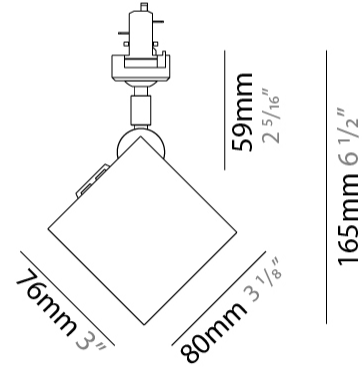

PROJECT	_____
TYPE	_____
SPECIFIER	_____
QUANTITY	_____
DATE	_____

DAU SINGLE TRACK

D96048R9-

base number _____
Finish Options _____

1. To build a product code in our configurator select the specify button on the base model # product page
2. To build a manual product code on this datasheet choose from the options listed below in blue font and add the suffix to the base model #

GENERAL

Series: Dau
Subseries: Dau Single
Partner: Milan
Division: Design
Installation: Track
Product Type: Track System Line Voltage
Mounting Location: Ceiling
Light Distribution: Adjustable / Direct

PHYSICAL

Shape: Cube
Width (mm): 80
Width (in): 3 1/8"
Height (mm): 165
Height (in): 6 1/2"
Fixture Finish: BAL / MWL / BSL
Fixture Material: Extruded Aluminum

ELECTRICAL

Number of Lamps: 1
Lamp Type: LED
Total Output Wattage (W): 9.3
Dimming: Phase Dimming (120Vac Only)
Input Voltage (V): 120

LED

Number of LEDs: 1
Color Temperature (°K): 3000
Max. Delivered Lumen (lm): 956
CRI: >90 CRI
Lamp Life (hrs): 50000

OPTICAL

RATINGS AND CERTIFICATIONS

Certified By: Certified for North American Standards
IP rating: IP20

80mm 3 1/8"