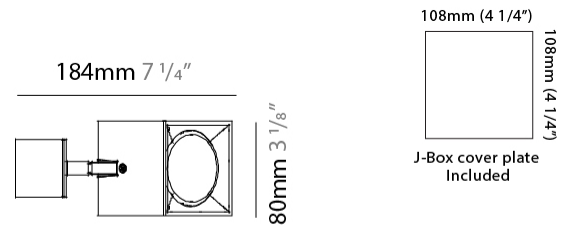

PROJECT	_____
TYPE	_____
SPECIFIER	_____
QUANTITY	_____
DATE	_____

DAU SINGLE SURFACE

D92019-

base number _____
Finish _____
Options _____

1. To build a product code in our configurator select the specify button on the base model # product page
2. To build a manual product code on this datasheet choose from the options listed below in blue font and add the suffix to the base model #

GENERAL

Series: Dau _____
Subseries: Dau Single _____
Partner: Milan _____
Division: Design _____
Installation: Surface _____
Product Type: Spots _____
Mounting Location: Ceiling _____
Light Distribution: Adjustable / Direct _____

PHYSICAL

Shape: Cube _____
Length (mm): 80 _____
Length (in): 3 1/8" _____
Width (mm): 83 _____
Width (in): 3 1/4" _____
Height (mm): 80 _____
Height (in): 3 1/8" _____
Max. Overall Height (mm): 160 _____
Max. Overall Height (in): 6 5/16" _____
Weight (kg): 0.82 _____
Weight (lbs): 1.81 _____
Fixture Finish: [BAL](#) / [MWL](#) / [BSL](#) _____
Fixture Material: Extruded Aluminum _____

ELECTRICAL

Number of Lamps: 1 _____
Lamp Type: LED Retrofit _____
Lamp Shape: MR16 _____
Bulb Included: Bulb Not Included _____
Max. Wattage Per Lamp (W): 4 _____
Lamp Base: GU10 _____
Input Voltage (V): 120 _____

LED

OPTICAL

RATINGS AND CERTIFICATIONS

Certified By: Certified for North American Standards _____
IP rating: IP20 _____