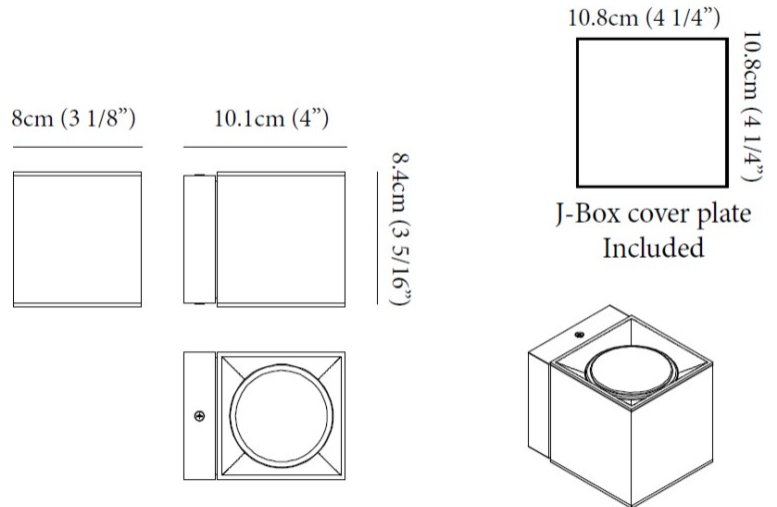

DAU SINGLE COVERED SURFACE

D93081-

base number _____
Finish Options _____

1. To build a product code in our configurator select the specify button on the base model # product page
2. To build a manual product code on this datasheet choose from the options listed below in blue font and add the suffix to the base model #

GENERAL

Series: Dau _____
Subseries: Dau Single Covered _____
Brand: Milan _____
Division: Design _____
Mounting Type: Surface _____
Mounting Location: Wall _____
Subcategory: Downlight _____

PHYSICAL

Shape: Cube _____
Length (mm): 80 _____
Length (in): 3 1/8 _____
Height (mm): 84 _____
Depth (mm): 101 _____
Height (in): 3 1/3 _____
Depth (in): 4 _____
Extension (mm): 101 _____
Extension (in): 4 _____
Light Distribution: Direct _____
Weight (kg): 0.82 _____
Weight (lbs): 1.81 _____
Fixture Finish: BAL / MWL / BSL _____
Fixture Material: Extruded Aluminum _____

ELECTRICAL

Number of Lamps: 1 _____
Lamp Type: LED Retrofit _____
Lamp Shape: MR16 _____
Bulb Included: Bulb Not Included _____
Max. Wattage Per Lamp (W): 4 _____
Lamp Base: GU10 _____
Input Voltage (V): 120Vac Direct Line _____

LED

OPTICAL

RATINGS AND CERTIFICATIONS

Certified By: Certified for North American Standards _____
IP rating: IP20 _____