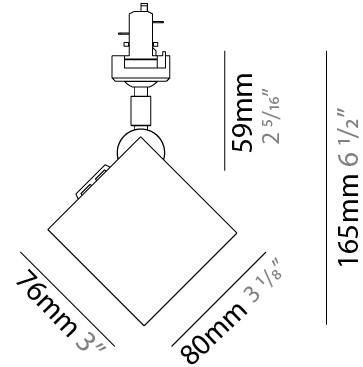

DAU SINGLE TRACK

D96048R9-

base number _____
Finish Options _____

1. To build a product code in our configurator select the specify button on the base model # product page
2. To build a manual product code on this datasheet choose from the options listed below in blue font and add the suffix to the base model #

GENERAL

Series: Dau _____
Subseries: Dau Single _____
Brand: Milan _____
Division: Design _____
Mounting Type: Track _____
Mounting Location: Ceiling _____
Subcategory: Spots _____

PHYSICAL

Shape: Cube _____
Width (mm): 80 _____
Width (in): 3 1/8 _____
Height (mm): 165 _____
Height (in): 6 1/2 _____
Light Distribution: Adjustable / Direct _____
Fixture Finish: BAL / MWL / BSL _____
Fixture Material: Extruded Aluminum _____

ELECTRICAL

Number of Lamps: 1 _____
Lamp Type: LED _____
Total Output Wattage (W): 9.3 _____
Dimming: Phase Dimming (120Vac Only) _____
Input Voltage (V): 120 _____

LED

Number of LEDs: 1 _____
Color Temperature (°K): 3000 _____
Max. Delivered Lumen (lm): 956 _____
CRI: >90 CRI _____
Lamp Life (hrs): 50000 _____

OPTICAL

RATINGS AND CERTIFICATIONS

Certified By: Certified for North American Standards _____
IP rating: IP20 _____

80mm 3 1/8"