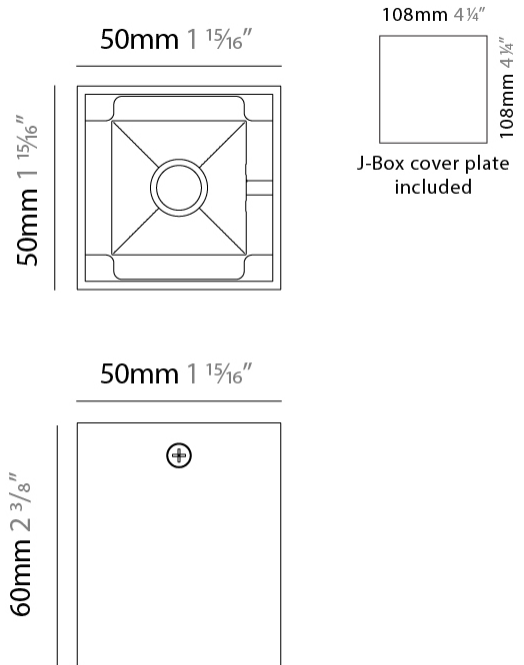

DAU SINGLE SURFACE

D92130R9-

base number Finish
Options

PROJECT
TYPE
SPECIFIER
QUANTITY
DATE

1. To build a product code in our configurator select the specify button on the base model # product page
2. To build a manual product code on this datasheet choose from the options listed below in blue font and add the suffix to the base model #

GENERAL

Series: Dau
Subseries: Dau Single
Brand: Milan
Division: Design
Mounting Type: Surface
Mounting Location: Ceiling
Subcategory: Downlight

PHYSICAL

Shape: Cube
Length (mm): 50
Length (in): 2
Width (mm): 50
Width (in): 2
Height (mm): 60
Height (in): 2 ³/₈
Light Distribution: Direct
Fixture Finish: [BAL / MWL / BSL](#)
Fixture Material: Extruded Aluminum

ELECTRICAL

Lamp Type: LED
Input Wattage (W): 5
Dimming: Electronic Low Voltage Dimming
Input Voltage (V): 120Vac Direct Line

LED

Number of LEDs: 1
Color Temperature (°K): 3000
Max. Delivered Lumen (lm): 500
CRI: >90 CRI
Lamp Life (hrs): 50000

OPTICAL

RATINGS AND CERTIFICATIONS

Certified By: Certified for North American Standards
IP rating: IP20