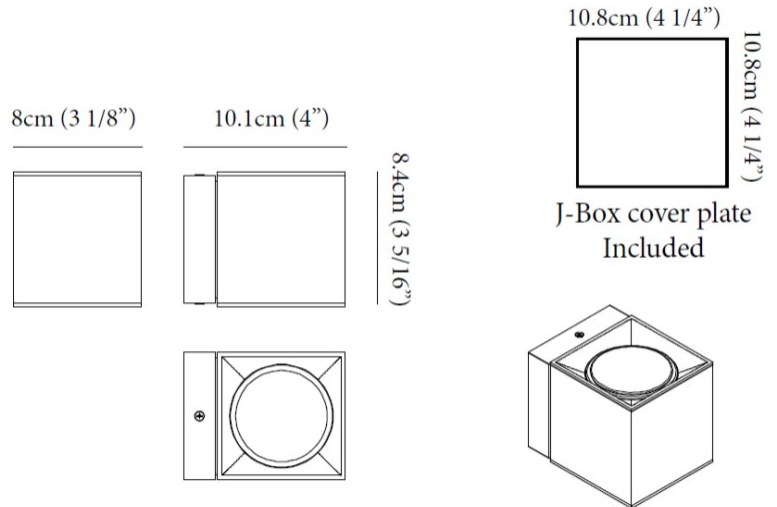

PROJECT	
TYPE	
SPECIFIER	
QUANTITY	
DATE	

DAU SINGLE COVERED SURFACE

D93081-

base number   Finish
Options

1. To build a product code in our configurator select the specify button on the base model # product page
2. To build a manual product code on this datasheet choose from the options listed below in blue font and add the suffix to the base model #

GENERAL

Series: Dau
Subseries: Dau Single Covered
Brand: Milan
Division: Design
Mounting Type: Surface
Mounting Location: Wall
Subcategory: Downlight

PHYSICAL

Shape: Cube
Length (mm): 80
Length (in): 3 1/8
Height (mm): 84
Depth (mm): 101
Height (in): 3 1/3
Depth (in): 4
Extension (mm): 101
Extension (in): 4
Light Distribution: Direct
Weight (kg): 0.82
Weight (lbs): 1.81
Fixture Finish: BAL / MWL / BSL
Fixture Material: Extruded Aluminum

ELECTRICAL

Number of Lamps: 1
Lamp Type: LED Retrofit
Lamp Shape: MR16
Bulb Included: Bulb Not Included
Max. Wattage Per Lamp (W): 4
Lamp Base: GU10
Input Voltage (V): 120Vac Direct Line

LED

OPTICAL

RATINGS AND CERTIFICATIONS

Certified By: Certified for North American Standards
IP rating: IP20