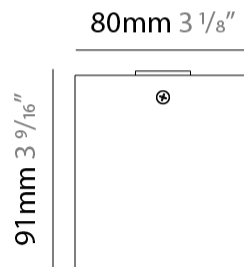

DAU SINGLE SURFACE

D92126R9-

base number Finish Options

1. To build a product code in our configurator select the specify button on the base model # product page
2. To build a manual product code on this datasheet choose from the options listed below in blue font and add the suffix to the base model #

GENERAL

Series: Dau
Subseries: Dau Single
Brand: Milan
Division: Design
Mounting Type: Surface
Mounting Location: Ceiling
Subcategory: Downlight

PHYSICAL

Shape: Cube
Length (mm): 80
Length (in): 3 1/8
Width (mm): 80
Width (in): 3 1/8
Height (mm): 91
Height (in): 3 9/16
Light Distribution: Direct
Fixture Finish: BAL / MWL / BSL
Fixture Material: Extruded Aluminum

ELECTRICAL

Lamp Type: LED
Input Wattage (W): 10
Total Output Wattage (W): 9.3
Dimming: Tri-Mode (Non-Dimming and Phase Dimming (120Vac only) and 0-10V Dimming)
Driver Included: No
Driver Location: Remote
Driver Type: Constant Current
Input Voltage (V): 120 - 277
Constant Current (MA): 350

LED

Number of LEDs: 1
Color Temperature (°K): 3000
Max. Delivered Lumen (lm): 956
CRI: >90 CRI
Lamp Life (hrs): 50000

OPTICAL

RATINGS AND CERTIFICATIONS

Certified By: Certified for North American Standards
IP rating: IP20

PROJECT
TYPE
SPECIFIER
QUANTITY
DATE