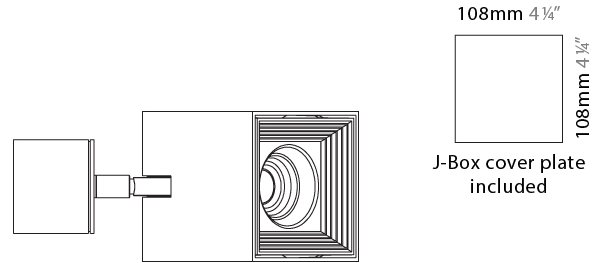

PROJECT	_____
TYPE	_____
SPECIFIER	_____
QUANTITY	_____
DATE	_____

DAU SINGLE ADJUSTABLE SURFACE

D92188R9-

base number Finish Options

1. To build a product code in our configurator select the specify button on the base model # product page
2. To build a manual product code on this datasheet choose from the options listed below in blue font and add the suffix to the base model #

GENERAL

Series: Dau
Subseries: Dau Single Adjustable
Brand: Milan
Division: Design
Mounting Type: Surface
Subcategory: Spots

PHYSICAL

Shape: Cube
Length (mm): 80
Length (in): 3 1/8
Width (mm): 80
Width (in): 3 1/8
Height (mm): 86
Height (in): 3 3/8
Max. Overall Height (mm): 164
Max. Overall Height (in): 6 7/16
Light Distribution: Adjustable / Direct
Fixture Finish: BAL / MWL / BSL
Fixture Material: Extruded Aluminum

ELECTRICAL

Lamp Type: LED
Input Wattage (W): 10
Total Output Wattage (W): 9.3
Dimming: Tri-Mode (Non-Dimming and Phase Dimming (120Vac only) and 0-10V Dimming)
Driver Included: No
Driver Location: Remote
Driver Type: Constant Current - 120 / 277Vac
Driver Class: Class 2
Input Voltage (V): 120 - 277
Constant Current (MA): 350

LED

Number of LEDs: 1
Color Temperature (°K): 3000
Max. Delivered Lumen (lm): 956
CRI: >90 CRI
Lamp Life (hrs): 50000

OPTICAL

Optic°: 50
Adjustability: Rotational 300°; Tilt 90°

RATINGS AND CERTIFICATIONS

Certified By: Certified for North American Standards
IP rating: IP20