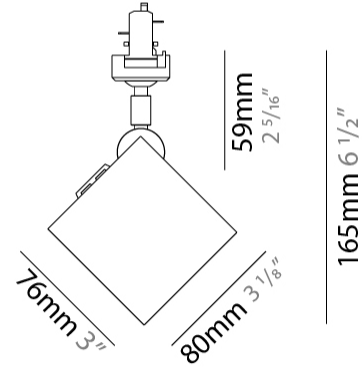

PROJECT	_____
TYPE	_____
SPECIFIER	_____
QUANTITY	_____
DATE	_____

DAU SINGLE TRACK

D96048R9-

base number Finish
Options

1. To build a product code in our configurator select the specify button on the base model # product page
2. To build a manual product code on this datasheet choose from the options listed below in blue font and add the suffix to the base model #

GENERAL

Series: Dau
Subseries: Dau Single
Partner: Milan
Division: Design
Installation: Track
Product Type: Track System Line Voltage
Mounting Location: Ceiling
Light Distribution: Adjustable / Direct

PHYSICAL

Shape: Cube
Width (mm): 80
Width (in): 3 1/8
Height (mm): 165
Height (in): 6 1/2
Fixture Finish: BAL / MWL / BSL
Fixture Material: Extruded Aluminum

ELECTRICAL

Number of Lamps: 1
Lamp Type: LED
Total Output Wattage (W): 9.3
Dimming: Phase Dimming (120Vac Only)
Input Voltage (V): 120

LED

Number of LEDs: 1
Color Temperature (°K): 3000
Max. Delivered Lumen (lm): 956
CRI: >90 CRI
Lamp Life (hrs): 50000

OPTICAL

RATINGS AND CERTIFICATIONS

Certified By: Certified for North American Standards
IP rating: IP20

80mm 3 1/8"