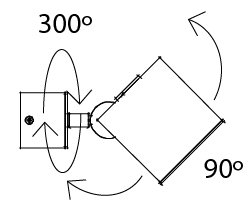

DAU SINGLE SURFACE

D92019- : D92019-BSL

base number

PROJECT	
TYPE	
SPECIFIER	
QUANTITY	
DATE	

1. To build a product code in our configurator select the specify button on the base model # product page
2. To build a manual product code on this datasheet choose from the options listed below in blue font and add the suffix to the base model #

GENERAL

Series: Dau
Subseries: Dau Single
Partner: Milan
Division: Design
Installation: Surface
Product Type: Spots
Mounting Location: Ceiling
Light Distribution: Adjustable / Direct

PHYSICAL

Shape: Cube
Length (mm): 80
Length (in): 3 1/8
Width (mm): 83
Width (in): 3 1/4
Height (mm): 80
Height (in): 3 1/8
Max. Overall Height (mm): 160
Max. Overall Height (in): 6 5/16
Weight (kg): 0.82
Weight (lbs): 1.81
Fixture Material: Extruded Aluminum

ELECTRICAL

Number of Lamps: 1
Lamp Type: LED Retrofit
Lamp Shape: MR16
Bulb Included: Bulb Not Included
Total Output Wattage (W): 4
Max. Wattage Per Lamp (W): 4
Lamp Base: GU10
Input Voltage (V): 120

LED

OPTICAL

RATINGS AND CERTIFICATIONS

Certified By: CSA Certified to UL and CSA Standards
IP rating: IP20