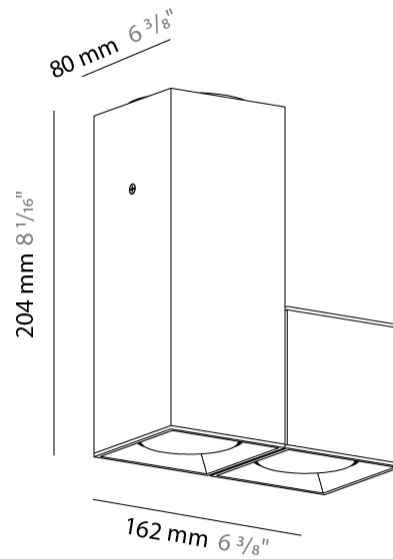

PROJECT	
TYPE	
SPECIFIER	
QUANTITY	
DATE	

DAU 2 LIGHT LINEAR SURFACE

D92029-

base number   Finish
Options

1. To build a product code in our configurator select the specify button on the base model # product page
2. To build a manual product code on this datasheet choose from the options listed below in blue font and add the suffix to the base model #

GENERAL

Series: Dau
Subseries: Dau 2 light Linear
Partner: Milan
Division: Design
Installation: Surface
Product Type: Downlight
Mounting Location: Ceiling
Light Distribution: Adjustable

PHYSICAL

Aperture Sizes - Downlights: 2"
Shape: Abstract
Length (mm): 162
Length (in): 6 ³/₈
Width (mm): 80
Width (in): 3 ¹/₈
Height (mm): 204
Height (in): 8
Weight (kg): 1.63
Weight (lbs): 3.59
Fixture Finish: BAL / MWL / BSL
Fixture Material: Extruded Aluminum

ELECTRICAL

Number of Lamps: 2
Lamp Type: LED Retrofit
Lamp Shape: MR16
Bulb Included: Bulb Not Included
Max. Wattage Per Lamp (W): 4
Lamp Base: GU10
Input Voltage (V): 120

LED

OPTICAL

Adjustability: Rotational; Tilt 300°

RATINGS AND CERTIFICATIONS

Certified By: Certified for North American Standards
IP rating: IP20