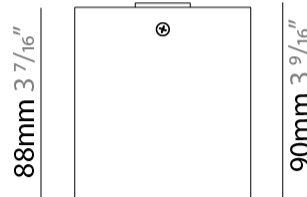

J-Box cover plate Included