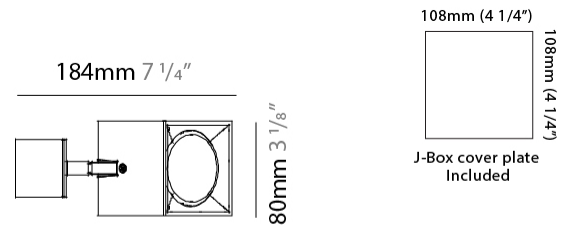

DAU SINGLE SURFACE

D92019-

base number   Finish
Options

PROJECT	_____
TYPE	_____
SPECIFIER	_____
QUANTITY	_____
DATE	_____

1. To build a product code in our configurator select the specify button on the base model # product page
2. To build a manual product code on this datasheet choose from the options listed below in blue font and add the suffix to the base model #

GENERAL

Series: Dau _____
Subseries: Dau Single _____
Partner: Milan _____
Division: Design _____
Installation: Surface _____
Product Type: Spots _____
Mounting Location: Ceiling _____
Light Distribution: Adjustable / Direct _____

PHYSICAL

Shape: Cube _____
Length (mm): 80 _____
Length (in): 3 1/8 _____
Width (mm): 83 _____
Width (in): 3 1/4 _____
Height (mm): 80 _____
Height (in): 3 1/8 _____
Max. Overall Height (mm): 160 _____
Max. Overall Height (in): 6 5/16 _____
Weight (kg): 0.82 _____
Weight (lbs): 1.81 _____
Fixture Finish: [BAL](#) / [MWL](#) / [BSL](#) _____
Fixture Material: Extruded Aluminum _____

ELECTRICAL

Number of Lamps: 1 _____
Lamp Type: LED Retrofit _____
Lamp Shape: MR16 _____
Bulb Included: Bulb Not Included _____
Max. Wattage Per Lamp (W): 4 _____
Lamp Base: GU10 _____
Input Voltage (V): 120 _____

LED

OPTICAL

RATINGS AND CERTIFICATIONS

Certified By: Certified for North American Standards _____
IP rating: IP20 _____