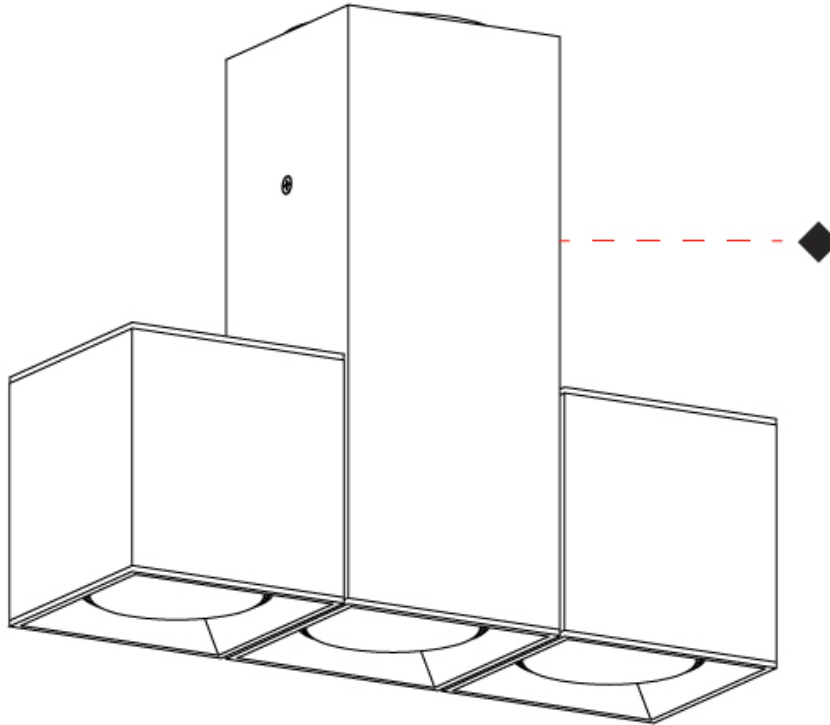

LED

OPTICAL

Adjustability: Rotational; Tilt 300° _____

RATINGS AND CERTIFICATIONS

Certified By: Certified for North American Standards _____
 IP rating: IP20 _____

DAU 3 LIGHT LINEAR SURFACE

D92030-

PROJECT	_____
TYPE	_____
SPECIFIER	_____
QUANTITY	_____
DATE	_____

GENERAL

Series: Dau
 Subseries: Dau Single
 Partner: Milan
 Division: Design
 Installation: Surface
 Product Type: Downlight
 Mounting Location: Ceiling
 Light Distribution: Direct

PHYSICAL

Aperture Sizes - Downlights: 3"
 Shape: Cube
 Length (mm): 80
 Length (in): 3 1/8"
 Width (mm): 80
 Width (in): 3 1/8"
 Height (mm): 91
 Height (in): 3 9/16"
 Fixture Finish: BAL / MWL / BSL
 Fixture Material: Extruded Aluminum