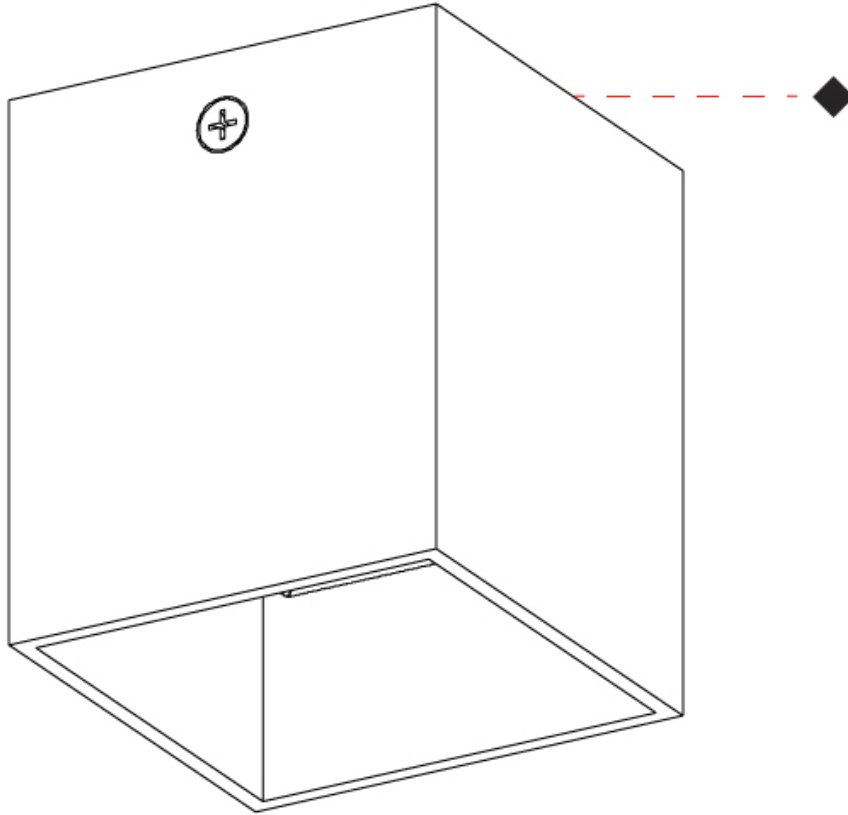

DAU SINGLE SURFACE

D92130R9- : D92130R9-BAL

PROJECT _____

TYPE _____

SPECIFIER _____

QUANTITY _____

DATE _____

D