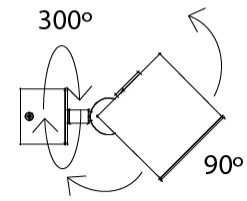

DAU SINGLE SURFACE

D92019-

base number   Finish
Options

PROJECT	_____
TYPE	_____
SPECIFIER	_____
QUANTITY	_____
DATE	_____

1. To build a product code in our configurator select the specify button on the base model # product page
2. To build a manual product code on this datasheet choose from the options listed below in blue font and add the suffix to the base model #

GENERAL

Series: Dau _____
Subseries: Dau Single _____
Partner: Milan _____
Division: Design _____
Installation: Surface _____
Product Type: Spots _____
Mounting Location: Ceiling _____
Light Distribution: Adjustable / Direct _____

PHYSICAL

Shape: Cube _____
Length (mm): 80 _____
Length (in): 3 1/8 _____
Width (mm): 83 _____
Width (in): 3 1/4 _____
Height (mm): 80 _____
Height (in): 3 1/8 _____
Max. Overall Height (mm): 160 _____
Max. Overall Height (in): 6 5/16 _____
Weight (kg): 0.82 _____
Weight (lbs): 1.81 _____
Fixture Finish: [BAL](#) / [MWL](#) / [BSL](#) _____
Fixture Material: Extruded Aluminum _____

ELECTRICAL

Number of Lamps: 1 _____
Lamp Type: LED Retrofit _____
Lamp Shape: MR16 _____
Bulb Included: Bulb Not Included _____
Max. Wattage Per Lamp (W): 4 _____
Lamp Base: GU10 _____
Input Voltage (V): 120 _____

LED

OPTICAL

RATINGS AND CERTIFICATIONS

Certified By: Certified for North American Standards _____
IP rating: IP20 _____