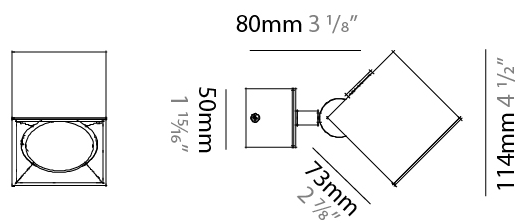

DAU SINGLE SURFACE

D92019- : D92019-BSL

base number

PROJECT	
TYPE	
SPECIFIER	
QUANTITY	
DATE	

1. To build a product code in our configurator select the specify button on the base model # product page
2. To build a manual product code on this datasheet choose from the options listed below in blue font and add the suffix to the base model #

GENERAL

Series: Dau
Subseries: Dau Single
Partner: Milan
Division: Design
Installation: Surface
Product Type: Spots
Mounting Location: Ceiling
Light Distribution: Adjustable / Direct

PHYSICAL

Shape: Cube
Length (mm): 80
Length (in): 3 1/8
Width (mm): 83
Width (in): 3 1/4
Height (mm): 80
Height (in): 3 1/8
Max. Overall Height (mm): 160
Max. Overall Height (in): 6 5/16
Weight (kg): 0.82
Weight (lbs): 1.81
Fixture Material: Extruded Aluminum

ELECTRICAL

Number of Lamps: 1
Lamp Type: LED Retrofit
Lamp Shape: MR16
Bulb Included: Bulb Not Included
Total Output Wattage (W): 4
Max. Wattage Per Lamp (W): 4
Lamp Base: GU10
Input Voltage (V): 120

LED

OPTICAL

RATINGS AND CERTIFICATIONS

Certified By: CSA Certified to UL and CSA Standards
IP rating: IP20