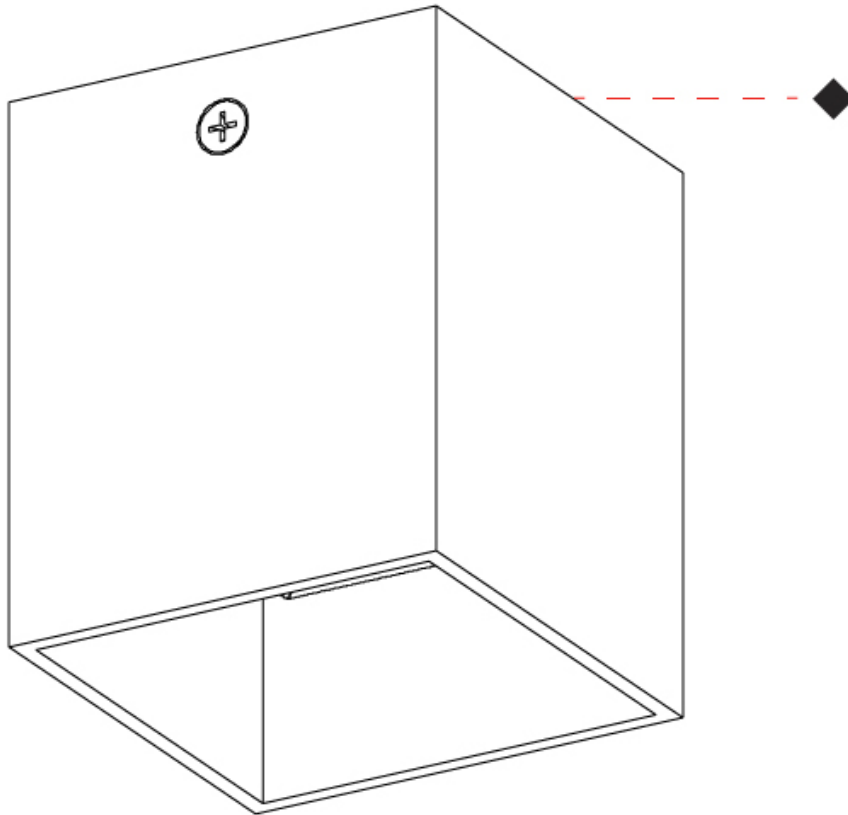

DAU SINGLE SURFACE

D92130R9-

PROJECT	_____
TYPE	_____
SPECIFIER	_____
QUANTITY	_____
DATE	_____

D