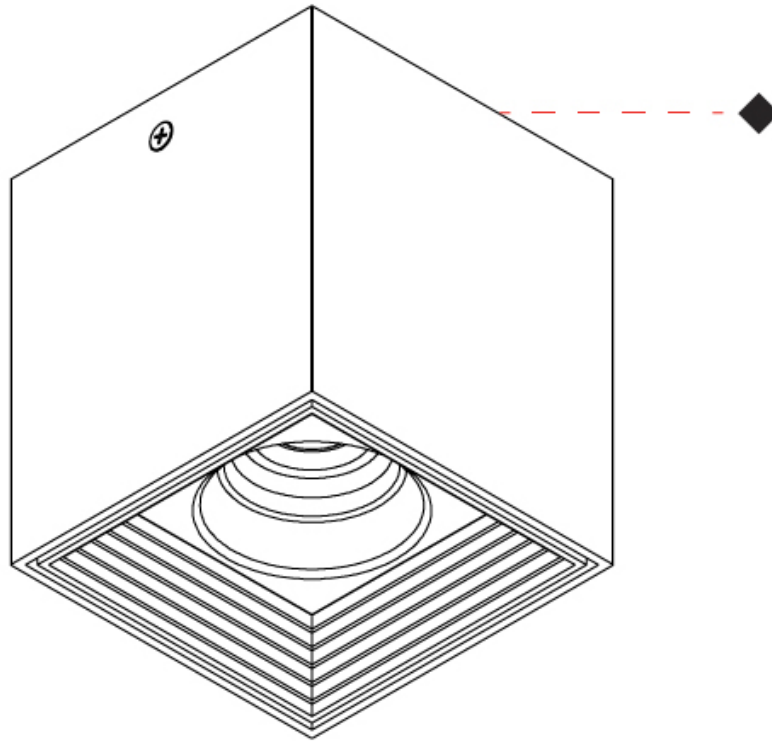

GENERAL

Series: Dau
 Subseries: Dau Single
 Partner: Milan
 Division: Design
 Installation: Surface
 Product Type: Downlight
 Mounting Location: Ceiling
 Light Distribution: Direct

PHYSICAL

Aperture Sizes - Downlights: 3"
 Shape: Cube
 Length (mm): 80
 Length (in): 3 1/8"
 Width (mm): 80
 Width (in): 3 1/8"
 Height (mm): 91
 Height (in): 3 9/16"
 Fixture Finish: BAL / MWL / BSL
 Fixture Material: Extruded Aluminum

80mm 3 1/8"

80mm 3 1/8"

J-Box cover plate Included

DAU SINGLE SURFACE

D92126R9-

PROJECT	_____
TYPE	_____
SPECIFIER	_____
QUANTITY	_____
DATE	_____

DAU SINGLE SURFACE

D92130R9-

GENERAL

Series: Dau
 Subseries: Dau Single
 Partner: Milan
 Division: Design
 Installation: Surface
 Product Type: Downlight
 Mounting Location: Ceiling
 Light Distribution: Direct

PHYSICAL

Aperture Sizes - Downlights: 1"
 Shape: Cube
 Length (mm): 50
 Length (in): 2
 Width (mm): 50
 Width (in): 2
 Height (mm): 60
 Height (in): 2 ³/₈
 Fixture Finish: [BAL / MWL / BSL](#)
 Fixture Material: Extruded Aluminum