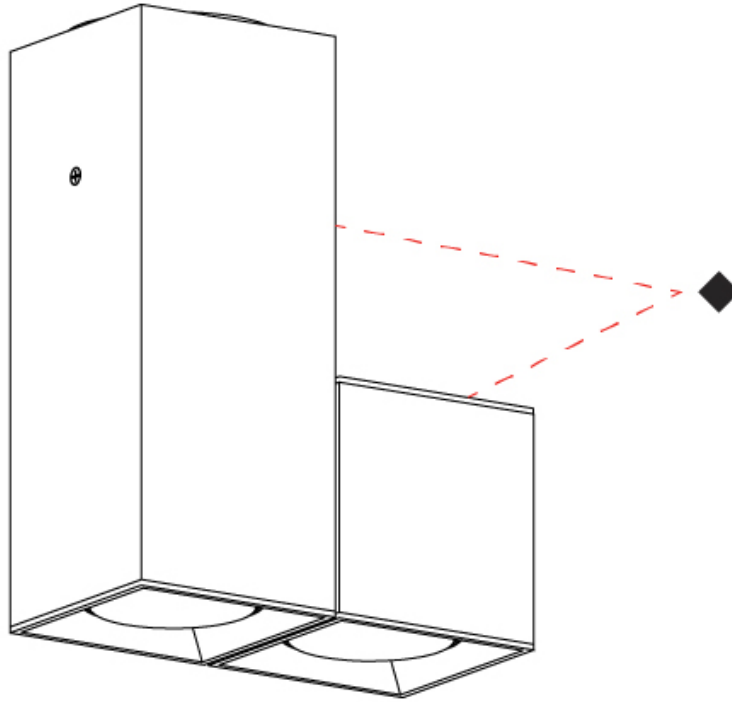

DAU 2 LIGHT LINEAR SURFACE

D92029-

PROJECT
TYPE
SPECIFIER
QUANTITY
DATE