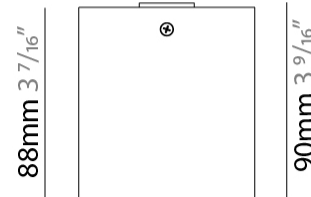

#### PHYSICAL

Shape: Cube \_\_\_\_\_  
 Length (mm): 80 \_\_\_\_\_  
 Length (in): 3 1/8" \_\_\_\_\_  
 Width (mm): 83 \_\_\_\_\_  
 Width (in): 3 1/4" \_\_\_\_\_  
 Height (mm): 80 \_\_\_\_\_  
 Height (in): 3 1/8" \_\_\_\_\_  
 Max. Overall Height (mm): 160 \_\_\_\_\_  
 Max. Overall Height (in): 6 5/16" \_\_\_\_\_  
 Weight (kg): 0.82 \_\_\_\_\_  
 Weight (lbs): 1.81 \_\_\_\_\_  
 Fixture Finish: [BAL](#) / [MWL](#) / [BSL](#) \_\_\_\_\_  
 Fixture Material: Extruded Aluminum \_\_\_\_\_

#### PHYSICAL

Shape: Cube \_\_\_\_\_  
 Length (mm): 80 \_\_\_\_\_  
 Length (in): 3 1/8 \_\_\_\_\_  
 Width (mm): 83 \_\_\_\_\_  
 Width (in): 3 1/4 \_\_\_\_\_  
 Height (mm): 80 \_\_\_\_\_  
 Height (in): 3 1/8 \_\_\_\_\_  
 Max. Overall Height (mm): 160 \_\_\_\_\_  
 Max. Overall Height (in): 6 5/16 \_\_\_\_\_  
 Weight (kg): 0.82 \_\_\_\_\_  
 Weight (lbs): 1.81 \_\_\_\_\_  
 Fixture Material: Extruded Aluminum \_\_\_\_\_

#### PHYSICAL

Aperture Sizes - Downlights: 3"  
 Shape: Cube  
 Length (mm): 80  
 Length (in): 3 1/8"  
 Width (mm): 80  
 Width (in): 3 1/8"  
 Height (mm): 91  
 Height (in): 3 9/16"  
 Fixture Finish: BAL / MWL / BSL  
 Fixture Material: Extruded Aluminum

#### RATINGS AND CERTIFICATIONS

Certified By: Certified for North American Standards  
 IP rating: IP20

80mm 3 1/8"

J-Box cover plate Included

80mm 3 1/8"