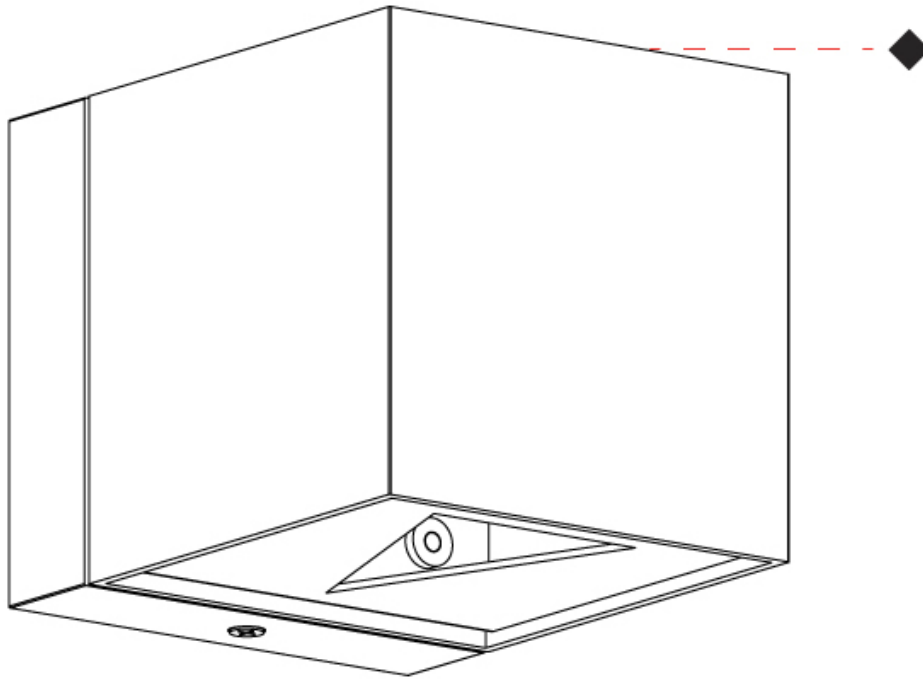

DAU SINGLE SURFACE

D93041- : D93041-BAL

PROJECT _____

TYPE _____

SPECIFIER _____

QUANTITY _____

DATE _____

D