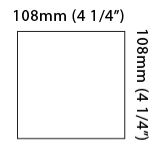

80mm 3 1/8"

J-Box cover plate Included

80mm 3 1/8"