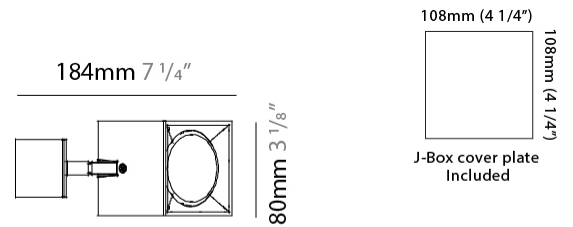

PROJECT	_____
TYPE	_____
SPECIFIER	_____
QUANTITY	_____
DATE	_____

DAU SINGLE SURFACE

D92019-

base number _____
Finish _____
Options _____

1. To build a product code in our configurator select the specify button on the base model # product page
2. To build a manual product code on this datasheet choose from the options listed below in blue font and add the suffix to the base model #

GENERAL

Series: Dau _____
Subseries: Dau Single _____
Partner: Milan _____
Division: Design _____
Installation: Surface _____
Product Type: Spots _____
Mounting Location: Ceiling _____
Light Distribution: Adjustable / Direct _____

PHYSICAL

Shape: Cube _____
Length (mm): 80 _____
Length (in): 3 1/8" _____
Width (mm): 83 _____
Width (in): 3 1/4" _____
Height (mm): 80 _____
Height (in): 3 1/8" _____
Max. Overall Height (mm): 160 _____
Max. Overall Height (in): 6 5/16" _____
Weight (kg): 0.82 _____
Weight (lbs): 1.81 _____
Fixture Finish: [BAL](#) / [MWL](#) / [BSL](#) _____
Fixture Material: Extruded Aluminum _____

ELECTRICAL

Number of Lamps: 1 _____
Lamp Type: LED Retrofit _____
Lamp Shape: MR16 _____
Bulb Included: Bulb Not Included _____
Max. Wattage Per Lamp (W): 4 _____
Lamp Base: GU10 _____
Input Voltage (V): 120 _____

LED

OPTICAL

RATINGS AND CERTIFICATIONS

Certified By: Certified for North American Standards _____
IP rating: IP20 _____