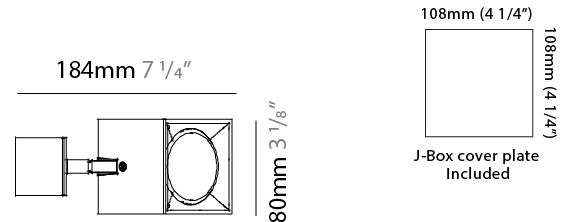

DAU SINGLE SURFACE

D92019- : D92019-BSL

base number

PROJECT	_____
TYPE	_____
SPECIFIER	_____
QUANTITY	_____
DATE	_____

1. To build a product code in our configurator select the specify button on the base model # product page
2. To build a manual product code on this datasheet choose from the options listed below in blue font and add the suffix to the base model #

GENERAL

Series: Dau _____
Subseries: Dau Single _____
Partner: Milan _____
Division: Design _____
Installation: Surface _____
Product Type: Spots _____
Mounting Location: Ceiling _____
Light Distribution: Adjustable / Direct _____

PHYSICAL

Shape: Cube _____
Length (mm): 80 _____
Length (in): 3 1/8 _____
Width (mm): 83 _____
Width (in): 3 1/4 _____
Height (mm): 80 _____
Height (in): 3 1/8 _____
Max. Overall Height (mm): 160 _____
Max. Overall Height (in): 6 5/16 _____
Weight (kg): 0.82 _____
Weight (lbs): 1.81 _____
Fixture Material: Extruded Aluminum _____

ELECTRICAL

Number of Lamps: 1 _____
Lamp Type: LED Retrofit _____
Lamp Shape: MR16 _____
Bulb Included: Bulb Not Included _____
Total Output Wattage (W): 4 _____
Max. Wattage Per Lamp (W): 4 _____
Lamp Base: GU10 _____
Input Voltage (V): 120 _____

LED

OPTICAL

RATINGS AND CERTIFICATIONS

Certified By: CSA Certified to UL and CSA Standards _____
IP rating: IP20 _____