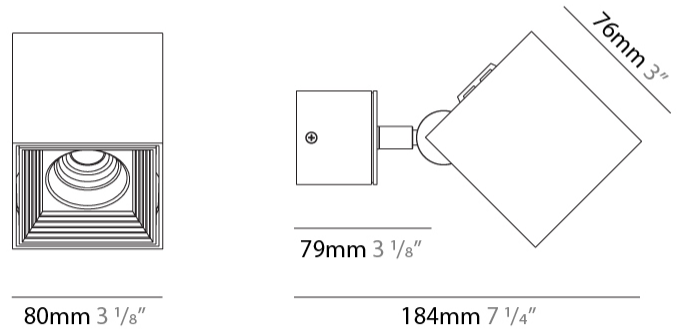

DAU SINGLE ADJUSTABLE SURFACE

D92188R9-

base number Finish
Options

PROJECT
TYPE
SPECIFIER
QUANTITY
DATE

1. To build a product code in our configurator select the specify button on the base model # product page
2. To build a manual product code on this datasheet choose from the options listed below in blue font and add the suffix to the base model #

GENERAL

Series: Dau
Subseries: Dau Single Adjustable
Partner: Milan
Division: Design
Installation: Surface
Product Type: Spots
Light Distribution: Adjustable

PHYSICAL

Shape: Cube
Length (mm): 80
Length (in): 3 1/8
Width (mm): 80
Width (in): 3 1/8
Height (mm): 86
Height (in): 3 3/8
Max. Overall Height (mm): 164
Max. Overall Height (in): 6 1/2
Fixture Finish: BAL / MWL / BSL
Fixture Material: Extruded Aluminum

ELECTRICAL

Lamp Type: LED
Input Wattage (W): 10
Total Output Wattage (W): 9.3
Dimming: Tri-Mode (Non-Dimming and Phase Dimming (120Vac only) and 0-10V Dimming)
Driver Included: No
Driver Location: Remote
Driver Type: Constant Current - 120 / 277Vac
Driver Class: Class 2
Input Voltage (V): 120 - 277
Constant Current (MA): 350

LED

Number of LEDs: 1
Color Temperature (°K): 3000
Max. Delivered Lumen (lm): 956
CRI: >90 CRI
Lamp Life (hrs): 50000

OPTICAL

Optic°: 50
Adjustability: Rotational 300°; Tilt 90°

RATINGS AND CERTIFICATIONS

Certified By: Certified for North American Standards
IP rating: IP20