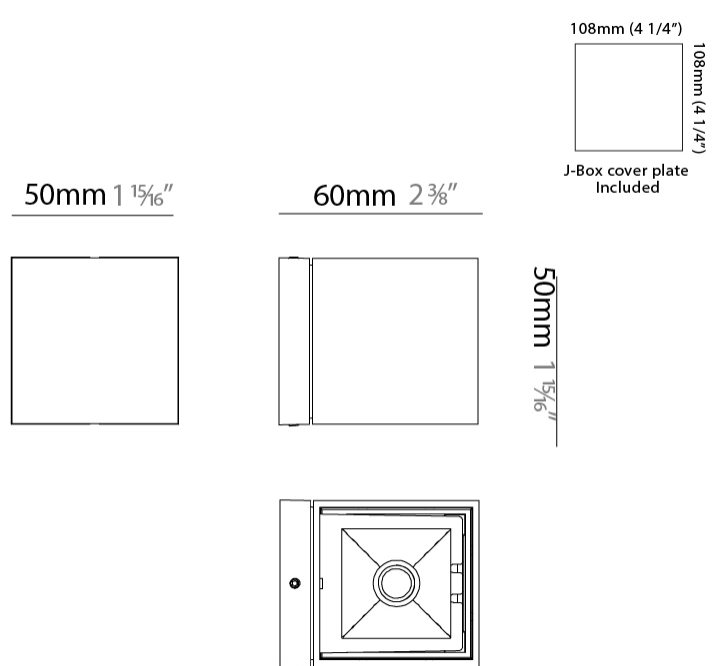

PROJECT	_____
TYPE	_____
SPECIFIER	_____
QUANTITY	_____
DATE	_____

DAU MINI SINGLE SURFACE

D93130R9-

base number _____
Finish Options _____

1. To build a product code in our configurator select the specify button on the base model # product page
2. To build a manual product code on this datasheet choose from the options listed below in blue font and add the suffix to the base model #

GENERAL

Series: Dau _____
Subseries: Dau Mini Single _____
Partner: Milan _____
Division: Design _____
Installation: Surface _____
Product Type: Wall Surface _____
Mounting Location: Wall _____
Light Distribution: Direct / Indirect _____

PHYSICAL

Shape: Cube _____
Length (mm): 50 _____
Length (in): 1 ¹⁵/₁₆ _____
Height (mm): 50 _____
Height (in): 1 ¹⁵/₁₆ _____
Extension (mm): 60 _____
Extension (in): 2 ³/₈ _____
Fixture Finish: CHR / MBL / MWL _____
Fixture Material: Extruded Aluminum _____

ELECTRICAL

Lamp Type: LED _____
Total Output Wattage (W): 10 _____
Dimming: Electronic Low Voltage Dimming _____
Input Voltage (V): 120Vac Direct Line _____

LED

Number of LEDs: 2 _____
Color Temperature (°K): 3000 _____
Max. Delivered Lumen (lm): 1000 _____
CRI: >90 CRI _____

OPTICAL

RATINGS AND CERTIFICATIONS

Certified By: Certified for North American Standards _____
IP rating: IP20 _____