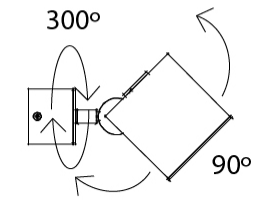

PROJECT	_____
TYPE	_____
SPECIFIER	_____
QUANTITY	_____
DATE	_____

DAU SINGLE SURFACE

D92019-

base number _____
Finish _____
Options _____

1. To build a product code in our configurator select the specify button on the base model # product page
2. To build a manual product code on this datasheet choose from the options listed below in blue font and add the suffix to the base model #

GENERAL

Series: Dau _____
Subseries: Dau Single _____
Partner: Milan _____
Division: Design _____
Installation: Surface _____
Product Type: Spots _____
Mounting Location: Ceiling _____
Light Distribution: Adjustable / Direct _____

PHYSICAL

Shape: Cube _____
Length (mm): 80 _____
Length (in): 3 1/8" _____
Width (mm): 83 _____
Width (in): 3 1/4" _____
Height (mm): 80 _____
Height (in): 3 1/8" _____
Max. Overall Height (mm): 160 _____
Max. Overall Height (in): 6 5/16" _____
Weight (kg): 0.82 _____
Weight (lbs): 1.81 _____
Fixture Finish: [BAL](#) / [MWL](#) / [BSL](#) _____
Fixture Material: Extruded Aluminum _____

ELECTRICAL

Number of Lamps: 1 _____
Lamp Type: LED Retrofit _____
Lamp Shape: MR16 _____
Bulb Included: Bulb Not Included _____
Max. Wattage Per Lamp (W): 4 _____
Lamp Base: GU10 _____
Input Voltage (V): 120 _____

LED

OPTICAL

RATINGS AND CERTIFICATIONS

Certified By: Certified for North American Standards _____
IP rating: IP20 _____