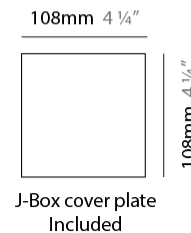

DAU DOUBLE SURFACE

D93195R9-

base number Finish
Options

PROJECT
TYPE
SPECIFIER
QUANTITY
DATE

1. To build a product code in our configurator select the specify button on the base model # product page
2. To build a manual product code on this datasheet choose from the options listed below in blue font and add the suffix to the base model #

GENERAL

Series: Dau
Subseries: Dau Double
Partner: Milan
Division: Design
Installation: Surface
Product Type: Wall Surface
Mounting Location: Wall
Light Distribution: Direct / Indirect

PHYSICAL

Shape: Rectangle
Length (mm): 80
Length (in): 3 1/8
Height (mm): 200
Depth (mm): 101
Height (in): 7 7/8
Depth (in): 4
Extension (mm): 101
Extension (in): 4
Fixture Finish: [BAL](#) / [MWL](#) / [BSL](#)
Fixture Material: Extruded Aluminum

ELECTRICAL

Lamp Type: LED
Total Output Wattage (W): 18.6
Dimming: Electronic Low Voltage Dimming
Input Voltage (V): 120

LED

Number of LEDs: 2
Color Temperature (°K): 3000
Nominal Lumen (lm): 1912
CRI: >90 CRI
Lamp Life (hrs): 50000

OPTICAL

RATINGS AND CERTIFICATIONS

Certified By: Certified for North American Standards
IP rating: IP20