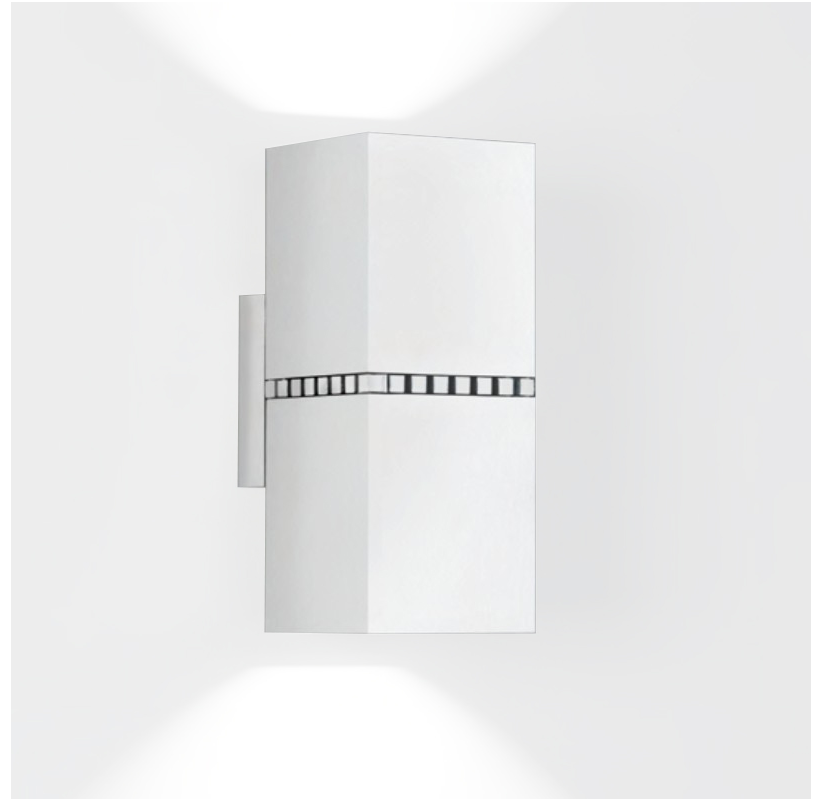

DAU DOUBLE SURFACE

D93195R9-

base number Finish
Options

PROJECT
TYPE
SPECIFIER
QUANTITY
DATE

1. To build a product code in our configurator select the specify button on the base model # product page
2. To build a manual product code on this datasheet choose from the options listed below in blue font and add the suffix to the base model #

GENERAL

Series: Dau
Subseries: Dau Double
Partner: Milan
Division: Design
Installation: Surface
Product Type: Wall Surface
Mounting Location: Wall
Light Distribution: Direct / Indirect

PHYSICAL

Shape: Rectangle
Length (mm): 80
Length (in): 3 1/8
Height (mm): 200
Depth (mm): 101
Height (in): 7 7/8
Depth (in): 4
Extension (mm): 101
Extension (in): 4
Fixture Finish: [BAL](#) / [MWL](#) / [BSL](#)
Fixture Material: Extruded Aluminum

ELECTRICAL

Lamp Type: LED
Total Output Wattage (W): 18.6
Dimming: Electronic Low Voltage Dimming
Input Voltage (V): 120

LED

Number of LEDs: 2
Color Temperature (°K): 3000
Nominal Lumen (lm): 1912
CRI: >90 CRI
Lamp Life (hrs): 50000

OPTICAL

RATINGS AND CERTIFICATIONS

Certified By: Certified for North American Standards
IP rating: IP20