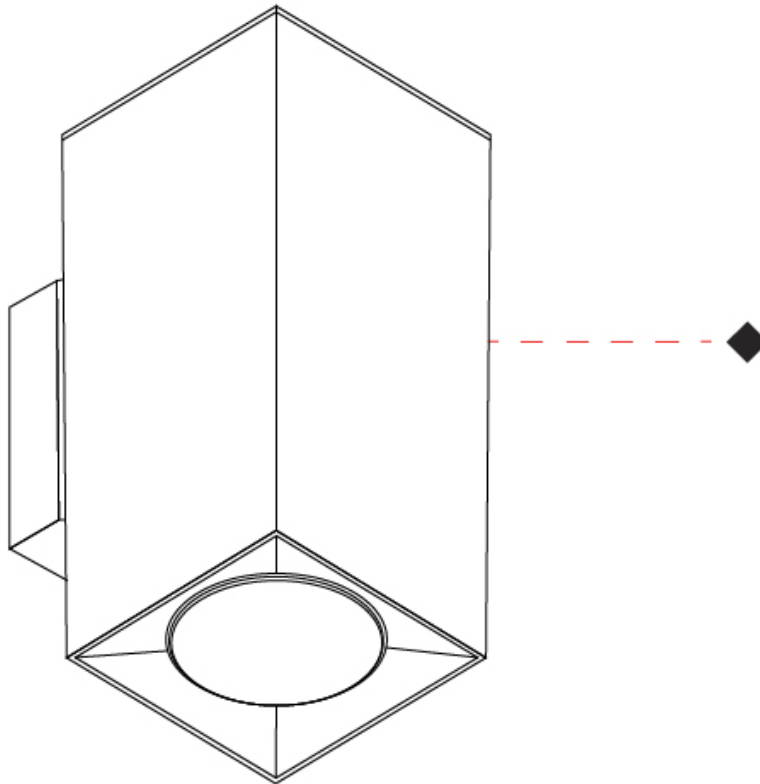

DAU SINGLE SURFACE

D93044- : D93044-BAL

PROJECT

TYPE

SPECIFIER

QUANTITY

DATE