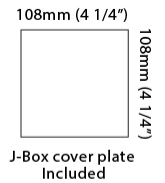

PROJECT _____
TYPE _____
SPECIFIER _____
QUANTITY _____
DATE _____

DAU 2 LIGHT LINEAR SURFACE

D93241-

base number _____
Finish _____
Options _____

1. To build a product code in our configurator select the specify button on the base model # product page
2. To build a manual product code on this datasheet choose from the options listed below in blue font and add the suffix to the base model #

GENERAL

Series: Dau _____
Subseries: Dau 2 light Linear _____
Partner: Milan _____
Division: Design _____
Installation: Surface _____
Product Type: Wall Surface _____
Mounting Location: Wall _____
Light Distribution: Direct / Indirect _____

PHYSICAL

Shape: Rectangle _____
Length (mm): 80 _____
Length (in): 3 1/8 _____
Height (mm): 80 _____
Depth (mm): 101 _____
Height (in): 3 1/8 _____
Depth (in): 4 _____
Fixture Finish: [BAL / MWL / BSL](#) _____
Fixture Material: Extruded Aluminum _____

ELECTRICAL

Lamp Type: LED _____
Input Wattage (W): 28 _____
Dimming: Electronic Low Voltage Dimming _____
Input Voltage (V): 120Vac Direct Line _____

LED

Number of LEDs: 4 _____
Color Temperature (°K): 3000 _____
Max. Delivered Lumen (lm): 1330 _____
CRI: >90 CRI _____
Lamp Life (hrs): 50000 _____

OPTICAL

RATINGS AND CERTIFICATIONS

Certified By: Certified for North American Standards _____
IP rating: IP20 _____