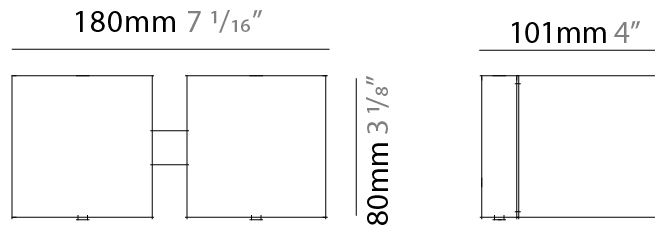

DAU DOUBLE SURFACE

D93095- : D93095-WHI

base number

1. To build a product code in our configurator select the specify button on the base model # product page
2. To build a manual product code on this datasheet choose from the options listed below in blue font and add the suffix to the base model #

GENERAL

Series: Dau _____
Subseries: Dau Double _____
Partner: Milan _____
Division: Design _____
Installation: Surface _____
Product Type: Wall Surface _____
Mounting Location: Wall _____
Light Distribution: Direct / Indirect _____

PHYSICAL

Shape: Rectangle _____
Length (mm): 180 _____
Length (in): 7 1/16 _____
Height (mm): 80 _____
Depth (mm): 101 _____
Height (in): 3 1/8 _____
Depth (in): 4 _____
Extension (mm): 101 _____
Extension (in): 4 _____
Weight (kg): 1.4 _____
Weight (lbs): 2.999 _____
Fixture Material: Extruded Aluminum _____

ELECTRICAL

Number of Lamps: 2 _____
Lamp Type: LED Retrofit _____
Lamp Shape: T4 _____
Bulb Included: Bulb Not Included _____
Total Output Wattage (W): 7 _____
Max. Wattage Per Lamp (W): 3.5 _____
Lamp Base: G9 _____
Input Voltage (V): 120Vac Direct Line _____

LED

OPTICAL

RATINGS AND CERTIFICATIONS

Certified By: CSA Certified to UL and CSA Standards _____
IP rating: IP20 _____