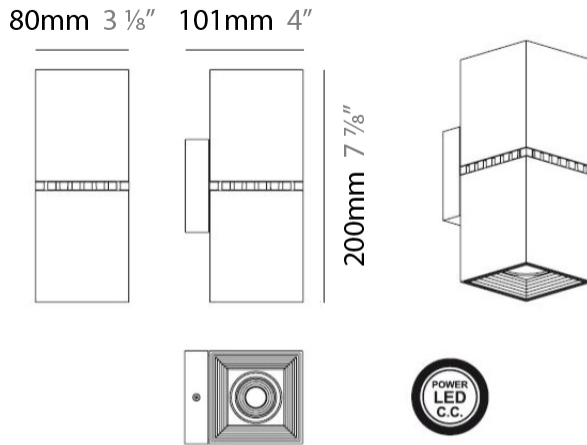

DAU DOUBLE SURFACE

D93195R9-

base number Finish
Options

PROJECT
TYPE
SPECIFIER
QUANTITY
DATE

1. To build a product code in our configurator select the specify button on the base model # product page
2. To build a manual product code on this datasheet choose from the options listed below in blue font and add the suffix to the base model #

GENERAL

Series: Dau
Subseries: Dau Double
Partner: Milan
Division: Design
Installation: Surface
Product Type: Wall Surface
Mounting Location: Wall
Light Distribution: Direct / Indirect

PHYSICAL

Shape: Rectangle
Length (mm): 80
Length (in): 3 1/8
Height (mm): 200
Depth (mm): 101
Height (in): 7 7/8
Depth (in): 4
Extension (mm): 101
Extension (in): 4
Fixture Finish: [BAL](#) / [MWL](#) / [BSL](#)
Fixture Material: Extruded Aluminum

ELECTRICAL

Lamp Type: LED
Total Output Wattage (W): 18.6
Dimming: Electronic Low Voltage Dimming
Input Voltage (V): 120

LED

Number of LEDs: 2
Color Temperature (°K): 3000
Nominal Lumen (lm): 1912
CRI: >90 CRI
Lamp Life (hrs): 50000

OPTICAL

RATINGS AND CERTIFICATIONS

Certified By: Certified for North American Standards
IP rating: IP20