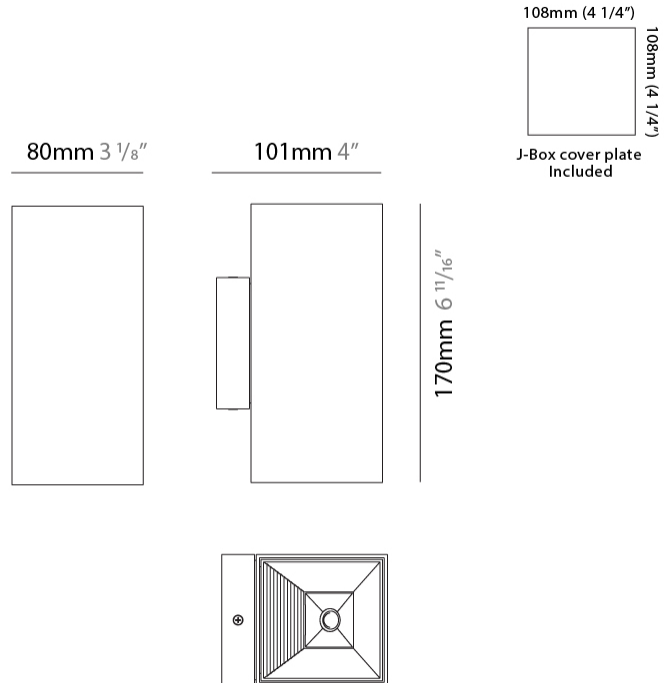

DAU SINGLE SURFACE

D93152R9-

base number Finish
Options

PROJECT
TYPE
SPECIFIER
QUANTITY
DATE

1. To build a product code in our configurator select the specify button on the base model # product page
2. To build a manual product code on this datasheet choose from the options listed below in blue font and add the suffix to the base model #

GENERAL

Series: Dau
Subseries: Dau Single
Partner: Milan
Division: Design
Installation: Surface
Product Type: Wall Surface
Mounting Location: Wall
Light Distribution: Direct / Indirect

PHYSICAL

Shape: Rectangle
Length (mm): 80
Length (in): 3 1/8
Height (mm): 170
Height (in): 6 11/16
Extension (mm): 101
Extension (in): 4
Fixture Finish: BAL / MWL / BSL
Fixture Material: Extruded Aluminum

ELECTRICAL

Lamp Type: LED
Input Wattage (W): 14
Dimming: Electronic Low Voltage Dimming
Input Voltage (V): 120Vac Direct Line

LED

Number of LEDs: 2
Color Temperature (°K): 3000
Max. Delivered Lumen (lm): 1330
CRI: >90 CRI
Lamp Life (hrs): 50000

OPTICAL

RATINGS AND CERTIFICATIONS

Certified By: Certified for North American Standards
IP rating: IP44