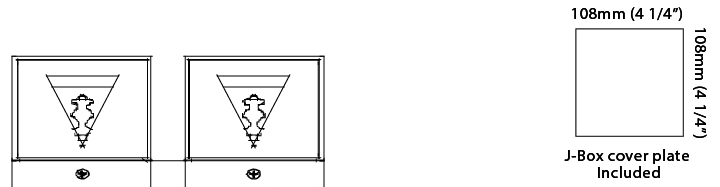

DAU DOUBLE SURFACE

D93095- : D93095-WHI

base number

1. To build a product code in our configurator select the specify button on the base model # product page
2. To build a manual product code on this datasheet choose from the options listed below in blue font and add the suffix to the base model #

GENERAL

Series: Dau _____
Subseries: Dau Double _____
Partner: Milan _____
Division: Design _____
Installation: Surface _____
Product Type: Wall Surface _____
Mounting Location: Wall _____
Light Distribution: Direct / Indirect _____

PHYSICAL

Shape: Rectangle _____
Length (mm): 180 _____
Length (in): 7 1/16 _____
Height (mm): 80 _____
Depth (mm): 101 _____
Height (in): 3 1/8 _____
Depth (in): 4 _____
Extension (mm): 101 _____
Extension (in): 4 _____
Weight (kg): 1.4 _____
Weight (lbs): 2.999 _____
Fixture Material: Extruded Aluminum _____

ELECTRICAL

Number of Lamps: 2 _____
Lamp Type: LED Retrofit _____
Lamp Shape: T4 _____
Bulb Included: Bulb Not Included _____
Total Output Wattage (W): 7 _____
Max. Wattage Per Lamp (W): 3.5 _____
Lamp Base: G9 _____
Input Voltage (V): 120Vac Direct Line _____

LED

OPTICAL

RATINGS AND CERTIFICATIONS

Certified By: CSA Certified to UL and CSA Standards _____
IP rating: IP20 _____