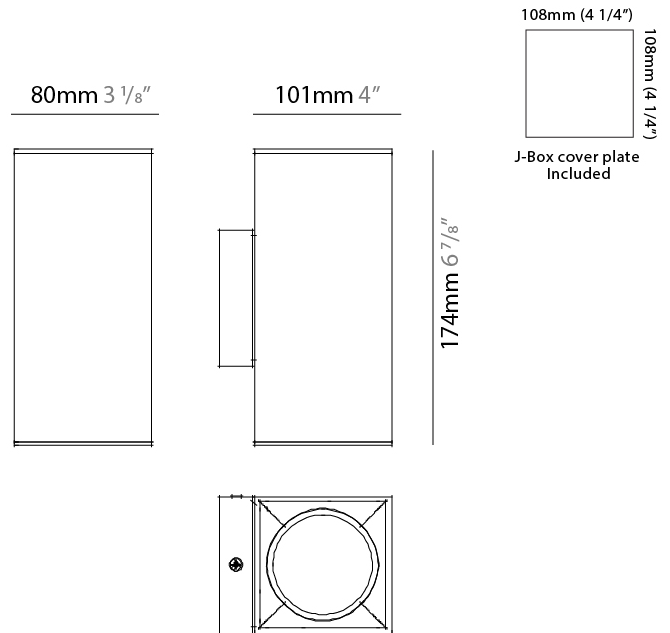

PROJECT	_____
TYPE	_____
SPECIFIER	_____
QUANTITY	_____
DATE	_____

DAU SINGLE SURFACE

D93044-

base number   Finish
Options

1. To build a product code in our configurator select the specify button on the base model # product page
2. To build a manual product code on this datasheet choose from the options listed below in blue font and add the suffix to the base model #

GENERAL

Series: Dau _____
Subseries: Dau Single _____
Partner: Milan _____
Division: Design _____
Installation: Surface _____
Product Type: Wall Surface _____
Mounting Location: Wall _____
Light Distribution: Direct / Indirect _____

PHYSICAL

Shape: Rectangle _____
Length (mm): 80 _____
Length (in): 3 1/8 _____
Height (mm): 174 _____
Depth (mm): 101 _____
Height (in): 6 7/8 _____
Depth (in): 4 _____
Extension (mm): 101 _____
Extension (in): 4 _____
Weight (kg): 1.23 _____
Weight (lbs): 2.71 _____
Fixture Finish: [BAL / MWL / BSL](#) _____
Fixture Material: Extruded Aluminum _____

ELECTRICAL

Number of Lamps: 2 _____
Lamp Type: LED Retrofit _____
Lamp Shape: MR16 _____
Bulb Included: Bulb Not Included _____
Max. Wattage Per Lamp (W): 5 _____
Lamp Base: GU10 _____
Input Voltage (V): 120Vac Direct Line _____

LED

OPTICAL

RATINGS AND CERTIFICATIONS

Certified By: Certified for North American Standards _____
IP rating: IP20 _____