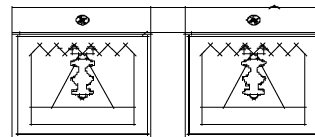

DAU DOUBLE SURFACE

D93095- : D93095-WHI

base number

1. To build a product code in our configurator select the specify button on the base model # product page
2. To build a manual product code on this datasheet choose from the options listed below in blue font and add the suffix to the base model #

GENERAL

Series: Dau _____
Subseries: Dau Double _____
Partner: Milan _____
Division: Design _____
Installation: Surface _____
Product Type: Wall Surface _____
Mounting Location: Wall _____
Light Distribution: Direct / Indirect _____

PHYSICAL

Shape: Rectangle _____
Length (mm): 180 _____
Length (in): 7 1/16 _____
Height (mm): 80 _____
Depth (mm): 101 _____
Height (in): 3 1/8 _____
Depth (in): 4 _____
Extension (mm): 101 _____
Extension (in): 4 _____
Weight (kg): 1.4 _____
Weight (lbs): 2.999 _____
Fixture Material: Extruded Aluminum _____

ELECTRICAL

Number of Lamps: 2 _____
Lamp Type: LED Retrofit _____
Lamp Shape: T4 _____
Bulb Included: Bulb Not Included _____
Total Output Wattage (W): 7 _____
Max. Wattage Per Lamp (W): 3.5 _____
Lamp Base: G9 _____
Input Voltage (V): 120Vac Direct Line _____

LED

OPTICAL

RATINGS AND CERTIFICATIONS

Certified By: CSA Certified to UL and CSA Standards _____
IP rating: IP20 _____