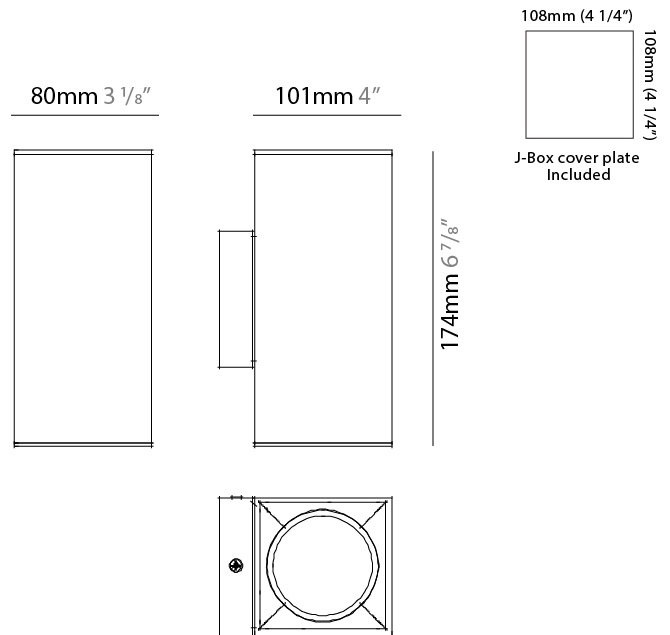

DAU SINGLE SURFACE

D93044- : D93044-BAL

base number

1. To build a product code in our configurator select the specify button on the base model # product page
2. To build a manual product code on this datasheet choose from the options listed below in blue font and add the suffix to the base model #

GENERAL

Series: Dau _____
Subseries: Dau Single _____
Partner: Milan _____
Division: Design _____
Installation: Surface _____
Product Type: Wall Surface _____
Mounting Location: Wall _____
Light Distribution: Direct / Indirect _____

PHYSICAL

Shape: Rectangle _____
Length (mm): 80 _____
Length (in): 3 1/8" _____
Height (mm): 174 _____
Depth (mm): 101 _____
Height (in): 6 7/8" _____
Depth (in): 4 _____
Extension (mm): 101 _____
Extension (in): 4 _____
Weight (kg): 1.23 _____
Weight (lbs): 2.71 _____
Fixture Material: Extruded Aluminum _____

ELECTRICAL

Number of Lamps: 2 _____
Lamp Type: LED Retrofit _____
Lamp Shape: MR16 _____
Bulb Included: Bulb Not Included _____
Total Output Wattage (W): 10 _____
Max. Wattage Per Lamp (W): 5 _____
Lamp Base: GU10 _____
Input Voltage (V): 120Vac Direct Line _____

LED

OPTICAL

RATINGS AND CERTIFICATIONS

Certified By: CSA Certified to UL and CSA Standards _____
IP rating: IP20 _____