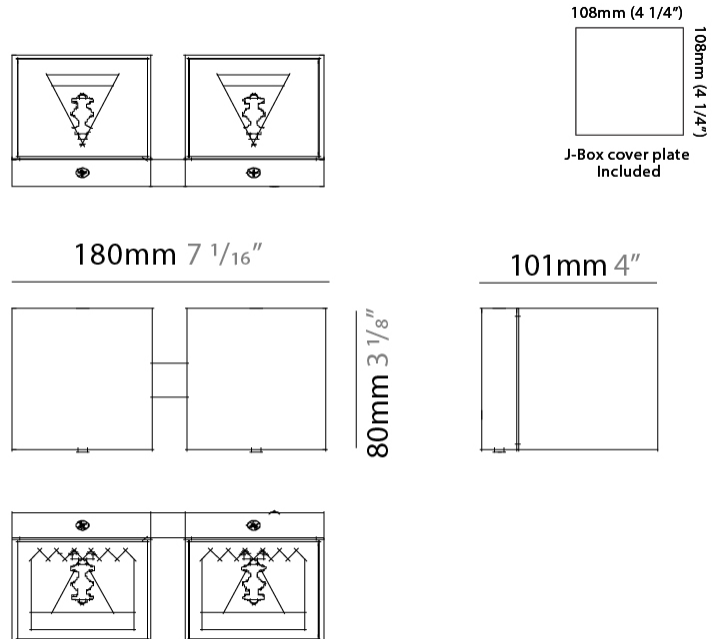

DAU DOUBLE SURFACE

D93095-

base number _____
Finish _____
Options _____

1. To build a product code in our configurator select the specify button on the base model # product page
2. To build a manual product code on this datasheet choose from the options listed below in blue font and add the suffix to the base model #

GENERAL

Series: Dau _____
Subseries: Dau Double _____
Brand: Milan _____
Division: Design _____
Mounting Type: Surface _____
Mounting Location: Wall _____
Subcategory: Up/Down Light _____

PHYSICAL

Shape: Rectangle _____
Length (mm): 180 _____
Length (in): 7 1/16 _____
Height (mm): 80 _____
Depth (mm): 101 _____
Height (in): 3 1/8 _____
Depth (in): 4 _____
Extension (mm): 101 _____
Extension (in): 4 _____
Light Distribution: Direct / Indirect _____
Fixture Finish: BAL / MWL / BSL _____
Fixture Material: Extruded Aluminum _____

ELECTRICAL

Number of Lamps: 2 _____
Lamp Type: LED Retrofit _____
Lamp Shape: T4 _____
Bulb Included: Bulb Not Included _____
Max. Wattage Per Lamp (W): 3.5 _____
Lamp Base: G9 _____
Input Voltage (V): 120Vac Direct Line _____

LED

OPTICAL

RATINGS AND CERTIFICATIONS

Certified By: Certified for North American Standards _____
IP rating: IP20 _____