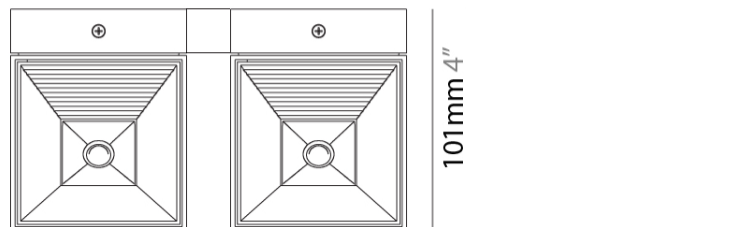

PROJECT	_____
TYPE	_____
SPECIFIER	_____
QUANTITY	_____
DATE	_____

DAU 2 LIGHT LINEAR SURFACE

D93241-

base number   Finish
Options

1. To build a product code in our configurator select the specify button on the base model # product page
2. To build a manual product code on this datasheet choose from the options listed below in blue font and add the suffix to the base model #

GENERAL

Series: Dau _____
Subseries: Dau 2 light Linear _____
Brand: Milan _____
Division: Design _____
Mounting Type: Surface _____
Mounting Location: Wall _____
Subcategory: Up/Down Light _____

PHYSICAL

Shape: Rectangle _____
Length (mm): 80 _____
Length (in): 3 1/8 _____
Height (mm): 80 _____
Depth (mm): 101 _____
Height (in): 3 1/8 _____
Depth (in): 4 _____
Light Distribution: Direct / Indirect _____
Fixture Finish: [BAL](#) / [MWL](#) / [BSL](#) _____
Fixture Material: Extruded Aluminum _____

ELECTRICAL

Lamp Type: LED _____
Input Wattage (W): 28 _____
Dimming: Electronic Low Voltage Dimming _____
Input Voltage (V): 120Vac Direct Line _____

LED

Number of LEDs: 4 _____
Color Temperature (°K): 3000 _____
Max. Delivered Lumen (lm): 1330 _____
CRI: >90 CRI _____
Lamp Life (hrs): 50000 _____

OPTICAL

RATINGS AND CERTIFICATIONS

Certified By: Certified for North American Standards _____
IP rating: IP20 _____