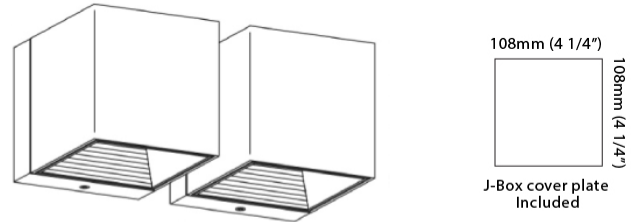

PROJECT	_____
TYPE	_____
SPECIFIER	_____
QUANTITY	_____
DATE	_____

DAU 2 LIGHT LINEAR SURFACE

D93241-

base number   Finish
Options

1. To build a product code in our configurator select the specify button on the base model # product page
2. To build a manual product code on this datasheet choose from the options listed below in blue font and add the suffix to the base model #

GENERAL

Series: Dau _____
Subseries: Dau 2 light Linear _____
Brand: Milan _____
Division: Design _____
Mounting Type: Surface _____
Mounting Location: Wall _____
Subcategory: Up/Down Light _____

PHYSICAL

Shape: Rectangle _____
Length (mm): 80 _____
Length (in): 3 1/8 _____
Height (mm): 80 _____
Depth (mm): 101 _____
Height (in): 3 1/8 _____
Depth (in): 4 _____
Light Distribution: Direct / Indirect _____
Fixture Finish: [BAL](#) / [MWL](#) / [BSL](#) _____
Fixture Material: Extruded Aluminum _____

ELECTRICAL

Lamp Type: LED _____
Input Wattage (W): 28 _____
Dimming: Electronic Low Voltage Dimming _____
Input Voltage (V): 120Vac Direct Line _____

LED

Number of LEDs: 4 _____
Color Temperature (°K): 3000 _____
Max. Delivered Lumen (lm): 1330 _____
CRI: >90 CRI _____
Lamp Life (hrs): 50000 _____

OPTICAL

RATINGS AND CERTIFICATIONS

Certified By: Certified for North American Standards _____
IP rating: IP20 _____