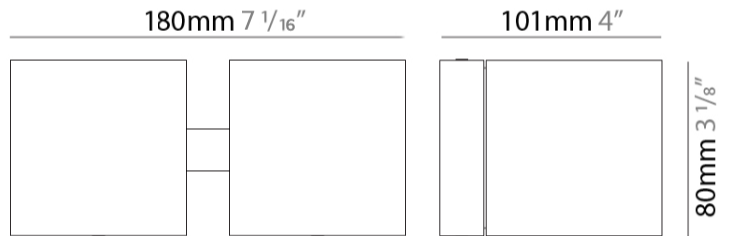

PROJECT	_____
TYPE	_____
SPECIFIER	_____
QUANTITY	_____
DATE	_____

DAU 2 LIGHT LINEAR SURFACE

D93241-

base number   Finish
Options

1. To build a product code in our configurator select the specify button on the base model # product page
2. To build a manual product code on this datasheet choose from the options listed below in blue font and add the suffix to the base model #

GENERAL

Series: Dau _____
Subseries: Dau 2 light Linear _____
Brand: Milan _____
Division: Design _____
Mounting Type: Surface _____
Mounting Location: Wall _____
Subcategory: Up/Down Light _____

PHYSICAL

Shape: Rectangle _____
Length (mm): 80 _____
Length (in): 3 1/8 _____
Height (mm): 80 _____
Depth (mm): 101 _____
Height (in): 3 1/8 _____
Depth (in): 4 _____
Light Distribution: Direct / Indirect _____
Fixture Finish: [BAL](#) / [MWL](#) / [BSL](#) _____
Fixture Material: Extruded Aluminum _____

ELECTRICAL

Lamp Type: LED _____
Input Wattage (W): 28 _____
Dimming: Electronic Low Voltage Dimming _____
Input Voltage (V): 120Vac Direct Line _____

LED

Number of LEDs: 4 _____
Color Temperature (°K): 3000 _____
Max. Delivered Lumen (lm): 1330 _____
CRI: >90 CRI _____
Lamp Life (hrs): 50000 _____

OPTICAL

RATINGS AND CERTIFICATIONS

Certified By: Certified for North American Standards _____
IP rating: IP20 _____