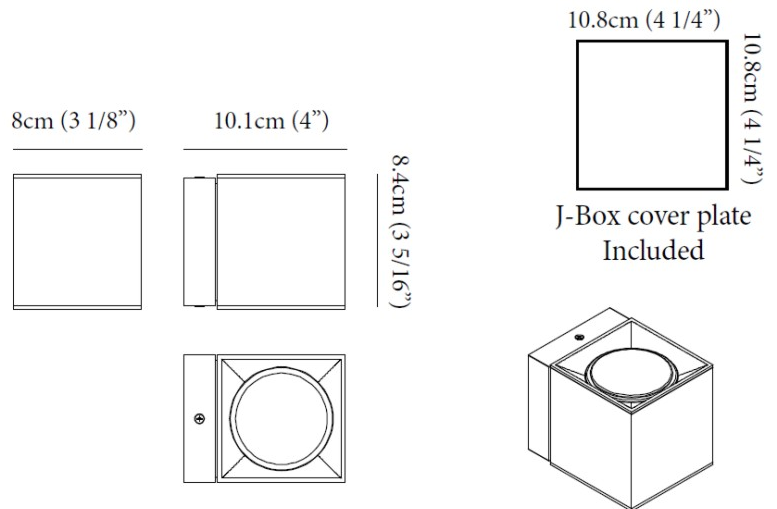

DAU SINGLE COVERED SURFACE

D93081-

base number   Finish
Options

1. To build a product code in our configurator select the specify button on the base model # product page
2. To build a manual product code on this datasheet choose from the options listed below in blue font and add the suffix to the base model #

GENERAL

Series: Dau _____
Subseries: Dau Single Covered _____
Brand: Milan _____
Division: Design _____
Mounting Type: Surface _____
Mounting Location: Wall _____
Subcategory: Downlight _____

PHYSICAL

Shape: Cube _____
Length (mm): 80 _____
Length (in): 3 1/8 _____
Height (mm): 84 _____
Depth (mm): 101 _____
Height (in): 3 1/3 _____
Depth (in): 4 _____
Extension (mm): 101 _____
Extension (in): 4 _____
Light Distribution: Direct _____
Weight (kg): 0.82 _____
Weight (lbs): 1.81 _____
Fixture Finish: [BAL / MWL / BSL](#) _____
Fixture Material: Extruded Aluminum _____

ELECTRICAL

Number of Lamps: 1 _____
Lamp Type: LED Retrofit _____
Lamp Shape: MR16 _____
Bulb Included: Bulb Not Included _____
Max. Wattage Per Lamp (W): 4 _____
Lamp Base: GU10 _____
Input Voltage (V): 120Vac Direct Line _____

LED

OPTICAL

RATINGS AND CERTIFICATIONS

Certified By: Certified for North American Standards _____
IP rating: IP20 _____