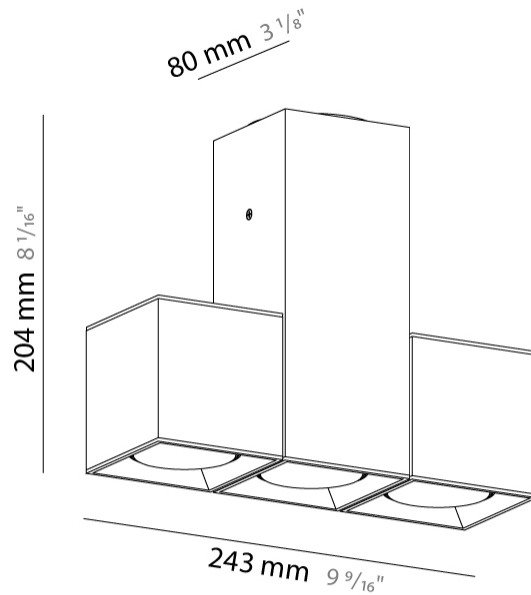

PROJECT	
TYPE	
SPECIFIER	
QUANTITY	
DATE	

DAU 3 LIGHT LINEAR SURFACE

D92030-

base number   Finish
Options

1. To build a product code in our configurator select the specify button on the base model # product page
2. To build a manual product code on this datasheet choose from the options listed below in blue font and add the suffix to the base model #

GENERAL

Series: Dau
Subseries: Dau 3 light Linear
Brand: Milan
Division: Design
Mounting Type: Surface
Mounting Location: Ceiling
Subcategory: Downlight

PHYSICAL

Shape: Abstract
Length (mm): 243
Length (in): 9 1/2
Width (mm): 80
Width (in): 3 1/8
Height (mm): 204
Height (in): 8
Light Distribution: Adjustable / Direct
Weight (kg): 1.63
Weight (lbs): 3.59
Fixture Finish: [BAL](#) / [MWL](#) / [BSL](#)
Fixture Material: Extruded Aluminum

ELECTRICAL

Number of Lamps: 3
Lamp Type: LED Retrofit
Lamp Shape: MR16
Bulb Included: Bulb Not Included
Max. Wattage Per Lamp (W): 4
Lamp Base: GU10
Input Voltage (V): 120

LED

OPTICAL

Adjustability: Rotational; Tilt 300°

RATINGS AND CERTIFICATIONS

Certified By: Certified for North American Standards
IP rating: IP20