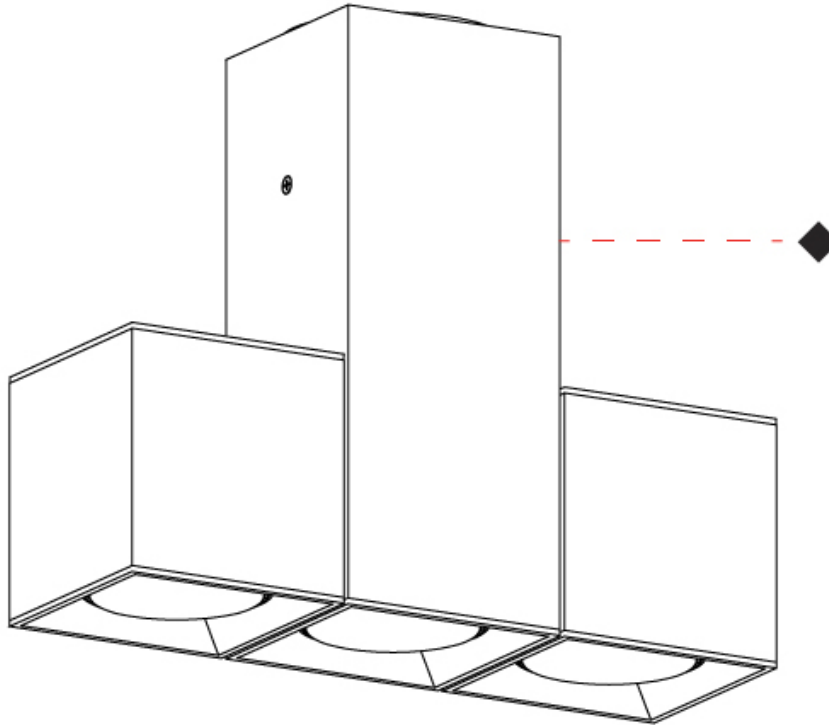

DAU 3 LIGHT LINEAR SURFACE

D92030-

PROJECT	_____
TYPE	_____
SPECIFIER	_____
QUANTITY	_____
DATE	_____

D