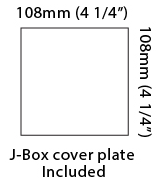

DAU SINGLE SURFACE

D93041-

base number   Finish
Options

1. To build a product code in our configurator select the specify button on the base model # product page
2. To build a manual product code on this datasheet choose from the options listed below in blue font and add the suffix to the base model #

GENERAL

Series: Dau _____
Subseries: Dau Single _____
Brand: Milan _____
Division: Design _____
Mounting Type: Surface _____
Mounting Location: Wall _____
Subcategory: Up/Down Light _____

PHYSICAL

Length (mm): 80 _____
Length (in): 3 1/8 _____
Height (mm): 80 _____
Depth (mm): 101 _____
Height (in): 3 1/8 _____
Depth (in): 4 _____
Extension (mm): 101 _____
Extension (in): 4 _____
Light Distribution: Direct / Indirect _____
Weight (kg): 0.82 _____
Weight (lbs): 1.81 _____
Fixture Finish: BAL / MWL / BSL _____
Fixture Material: Extruded Aluminum _____

ELECTRICAL

Number of Lamps: 1 _____
Lamp Type: LED Retrofit _____
Lamp Shape: T4 _____
Bulb Included: Bulb Not Included _____
Max. Wattage Per Lamp (W): 3.5 _____
Lamp Base: G9 _____
Input Voltage (V): 120Vac Direct Line _____

LED

OPTICAL

RATINGS AND CERTIFICATIONS

Certified By: Certified for North American Standards _____
IP rating: IP20 _____