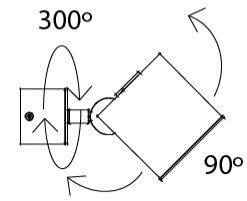

DAU SINGLE SURFACE

D92019-

base number   Finish
Options

PROJECT	_____
TYPE	_____
SPECIFIER	_____
QUANTITY	_____
DATE	_____

1. To build a product code in our configurator select the specify button on the base model # product page
2. To build a manual product code on this datasheet choose from the options listed below in blue font and add the suffix to the base model #

GENERAL

Series: Dau _____
Subseries: Dau Single _____
Brand: Milan _____
Division: Design _____
Mounting Type: Surface _____
Subcategory: Spots _____

PHYSICAL

Shape: Cube _____
Length (mm): 80 _____
Length (in): 3 1/8 _____
Width (mm): 83 _____
Width (in): 3 1/4 _____
Height (mm): 80 _____
Height (in): 3 1/8 _____
Max. Overall Height (mm): 160 _____
Max. Overall Height (in): 6 5/16 _____
Light Distribution: Adjustable / Direct _____
Weight (kg): 0.82 _____
Weight (lbs): 1.81 _____
Fixture Finish: [BAL / MWL / BSL](#) _____
Fixture Material: Extruded Aluminum _____

ELECTRICAL

Number of Lamps: 1 _____
Lamp Type: LED Retrofit _____
Lamp Shape: MR16 _____
Bulb Included: Bulb Not Included _____
Max. Wattage Per Lamp (W): 4 _____
Lamp Base: GU10 _____
Input Voltage (V): 120 _____

LED

OPTICAL

RATINGS AND CERTIFICATIONS

Certified By: Certified for North American Standards _____
IP rating: IP20 _____