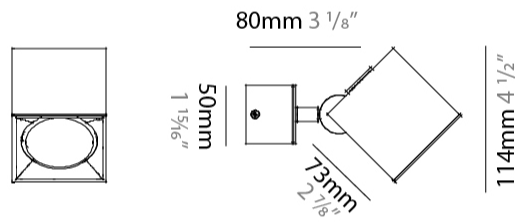

DAU SINGLE SURFACE

D92019-

base number   Finish
Options

PROJECT	_____
TYPE	_____
SPECIFIER	_____
QUANTITY	_____
DATE	_____

1. To build a product code in our configurator select the specify button on the base model # product page
2. To build a manual product code on this datasheet choose from the options listed below in blue font and add the suffix to the base model #

GENERAL

Series: Dau _____
Subseries: Dau Single _____
Brand: Milan _____
Division: Design _____
Mounting Type: Surface _____
Subcategory: Spots _____

PHYSICAL

Shape: Cube _____
Length (mm): 80 _____
Length (in): 3 1/8 _____
Width (mm): 83 _____
Width (in): 3 1/4 _____
Height (mm): 80 _____
Height (in): 3 1/8 _____
Max. Overall Height (mm): 160 _____
Max. Overall Height (in): 6 5/16 _____
Light Distribution: Adjustable / Direct _____
Weight (kg): 0.82 _____
Weight (lbs): 1.81 _____
Fixture Finish: [BAL / MWL / BSL](#) _____
Fixture Material: Extruded Aluminum _____

ELECTRICAL

Number of Lamps: 1 _____
Lamp Type: LED Retrofit _____
Lamp Shape: MR16 _____
Bulb Included: Bulb Not Included _____
Max. Wattage Per Lamp (W): 4 _____
Lamp Base: GU10 _____
Input Voltage (V): 120 _____

LED

OPTICAL

RATINGS AND CERTIFICATIONS

Certified By: Certified for North American Standards _____
IP rating: IP20 _____