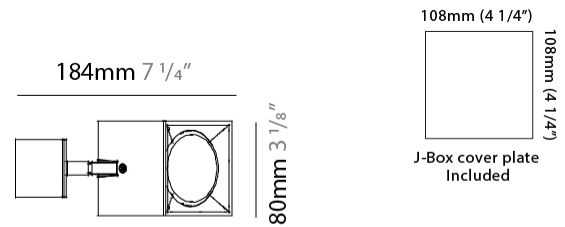

DAU SINGLE SURFACE

D92019-

base number   Finish
Options

PROJECT	_____
TYPE	_____
SPECIFIER	_____
QUANTITY	_____
DATE	_____

1. To build a product code in our configurator select the specify button on the base model # product page
2. To build a manual product code on this datasheet choose from the options listed below in blue font and add the suffix to the base model #

GENERAL

Series: Dau _____
Subseries: Dau Single _____
Brand: Milan _____
Division: Design _____
Mounting Type: Surface _____
Subcategory: Spots _____

PHYSICAL

Shape: Cube _____
Length (mm): 80 _____
Length (in): 3 1/8 _____
Width (mm): 83 _____
Width (in): 3 1/4 _____
Height (mm): 80 _____
Height (in): 3 1/8 _____
Max. Overall Height (mm): 160 _____
Max. Overall Height (in): 6 5/16 _____
Light Distribution: Adjustable / Direct _____
Weight (kg): 0.82 _____
Weight (lbs): 1.81 _____
Fixture Finish: [BAL / MWL / BSL](#) _____
Fixture Material: Extruded Aluminum _____

ELECTRICAL

Number of Lamps: 1 _____
Lamp Type: LED Retrofit _____
Lamp Shape: MR16 _____
Bulb Included: Bulb Not Included _____
Max. Wattage Per Lamp (W): 4 _____
Lamp Base: GU10 _____
Input Voltage (V): 120 _____

LED

OPTICAL

RATINGS AND CERTIFICATIONS

Certified By: Certified for North American Standards _____
IP rating: IP20 _____