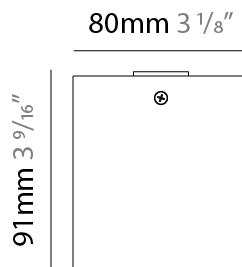

DAU SINGLE SURFACE

D92126R9-

base number Finish Options

1. To build a product code in our configurator select the specify button on the base model # product page
2. To build a manual product code on this datasheet choose from the options listed below in blue font and add the suffix to the base model #

GENERAL

Series: Dau
Subseries: Dau Single
Brand: Milan
Division: Design
Mounting Type: Surface
Mounting Location: Ceiling
Subcategory: Downlight

PHYSICAL

Shape: Cube
Length (mm): 80
Length (in): 3 1/8
Width (mm): 80
Width (in): 3 1/8
Height (mm): 91
Height (in): 3 9/16
Light Distribution: Direct
Fixture Finish: BAL / MWL / BSL
Fixture Material: Extruded Aluminum

ELECTRICAL

Lamp Type: LED
Input Wattage (W): 10
Total Output Wattage (W): 9.3
Dimming: Tri-Mode (Non-Dimming and Phase Dimming (120Vac only) and 0-10V Dimming)
Driver Included: No
Driver Location: Remote
Driver Type: Constant Current
Input Voltage (V): 120 - 277
Constant Current (MA): 350

LED

Number of LEDs: 1
Color Temperature (°K): 3000
Max. Delivered Lumen (lm): 956
CRI: >90 CRI
Lamp Life (hrs): 50000

OPTICAL

RATINGS AND CERTIFICATIONS

Certified By: Certified for North American Standards
IP rating: IP20

PROJECT
TYPE
SPECIFIER
QUANTITY
DATE