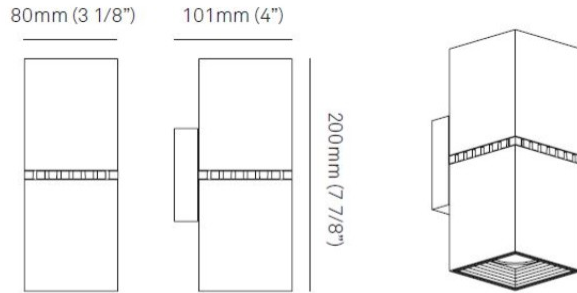

DAU DOUBLE SURFACE

D93195R9-

base number Finish
Options

PROJECT
TYPE
SPECIFIER
QUANTITY
DATE

1. To build a product code in our configurator select the specify button on the base model # product page
2. To build a manual product code on this datasheet choose from the options listed below in blue font and add the suffix to the base model #

GENERAL

Series: Dau
Subseries: Dau Double
Brand: Milan
Division: Design
Mounting Type: Surface
Mounting Location: Wall
Subcategory: Up/Down Light

PHYSICAL

Shape: Rectangle
Length (mm): 80
Length (in): 3 1/8
Height (mm): 200
Depth (mm): 101
Height (in): 7 7/8
Depth (in): 4
Extension (mm): 101
Extension (in): 4
Light Distribution: Direct / Indirect
Fixture Finish: [BAL](#) / [MWL](#) / [BSL](#)
Fixture Material: Extruded Aluminum

ELECTRICAL

Lamp Type: LED
Total Output Wattage (W): 18.6
Dimming: Electronic Low Voltage Dimming
Input Voltage (V): 120

LED

Number of LEDs: 2
Color Temperature (°K): 3000
Nominal Lumen (lm): 1912
CRI: >90 CRI
Lamp Life (hrs): 50000

OPTICAL

RATINGS AND CERTIFICATIONS

Certified By: Certified for North American Standards
IP rating: IP20

J-Box cover plate
Included