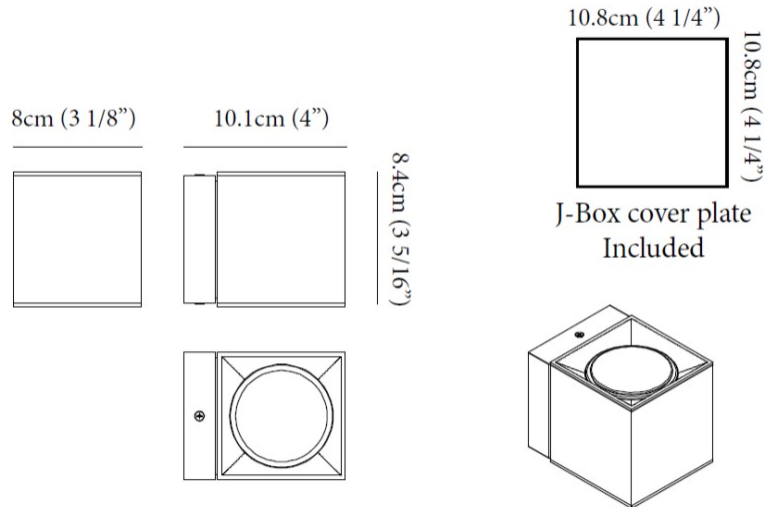

DAU SINGLE COVERED SURFACE

D93081-

base number _____
Finish _____
Options _____

1. To build a product code in our configurator select the specify button on the base model # product page
2. To build a manual product code on this datasheet choose from the options listed below in blue font and add the suffix to the base model #

GENERAL

Series: Dau _____
Subseries: Dau Single Covered _____
Brand: Milan _____
Division: Design _____
Mounting Type: Surface _____
Mounting Location: Wall _____
Subcategory: Downlight _____

PHYSICAL

Shape: Cube _____
Length (mm): 80 _____
Length (in): 3 1/8 _____
Height (mm): 84 _____
Depth (mm): 101 _____
Height (in): 3 1/3 _____
Depth (in): 4 _____
Extension (mm): 101 _____
Extension (in): 4 _____
Light Distribution: Direct _____
Weight (kg): 0.82 _____
Weight (lbs): 1.81 _____
Fixture Finish: [BAL / MWL / BSL](#) _____
Fixture Material: Extruded Aluminum _____

ELECTRICAL

Number of Lamps: 1 _____
Lamp Type: LED Retrofit _____
Lamp Shape: MR16 _____
Bulb Included: Bulb Not Included _____
Max. Wattage Per Lamp (W): 4 _____
Lamp Base: GU10 _____
Input Voltage (V): 120Vac Direct Line _____

LED

OPTICAL

RATINGS AND CERTIFICATIONS

Certified By: Certified for North American Standards _____
IP rating: IP20 _____