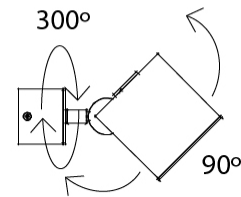

DAU SINGLE SURFACE

D92019-

base number   Finish
Options

PROJECT	_____
TYPE	_____
SPECIFIER	_____
QUANTITY	_____
DATE	_____

1. To build a product code in our configurator select the specify button on the base model # product page
2. To build a manual product code on this datasheet choose from the options listed below in blue font and add the suffix to the base model #

GENERAL

Series: Dau _____
Subseries: Dau Single _____
Brand: Milan _____
Division: Design _____
Mounting Type: Surface _____
Subcategory: Spots _____

PHYSICAL

Shape: Cube _____
Length (mm): 80 _____
Length (in): 3 1/8 _____
Width (mm): 83 _____
Width (in): 3 1/4 _____
Height (mm): 80 _____
Height (in): 3 1/8 _____
Max. Overall Height (mm): 160 _____
Max. Overall Height (in): 6 5/16 _____
Light Distribution: Adjustable / Direct _____
Weight (kg): 0.82 _____
Weight (lbs): 1.81 _____
Fixture Finish: [BAL / MWL / BSL](#) _____
Fixture Material: Extruded Aluminum _____

ELECTRICAL

Number of Lamps: 1 _____
Lamp Type: LED Retrofit _____
Lamp Shape: MR16 _____
Bulb Included: Bulb Not Included _____
Max. Wattage Per Lamp (W): 4 _____
Lamp Base: GU10 _____
Input Voltage (V): 120 _____

LED

OPTICAL

RATINGS AND CERTIFICATIONS

Certified By: Certified for North American Standards _____
IP rating: IP20 _____