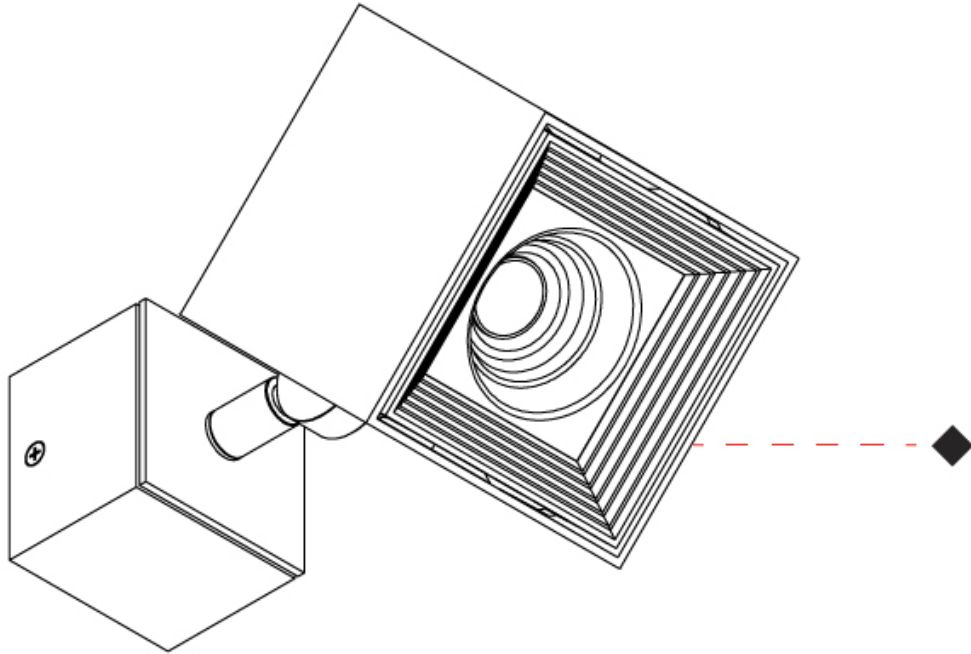

DAU SINGLE ADJUSTABLE SURFACE

D92188R9-

PROJECT _____

TYPE _____

SPECIFIER _____

QUANTITY _____

DATE _____

D