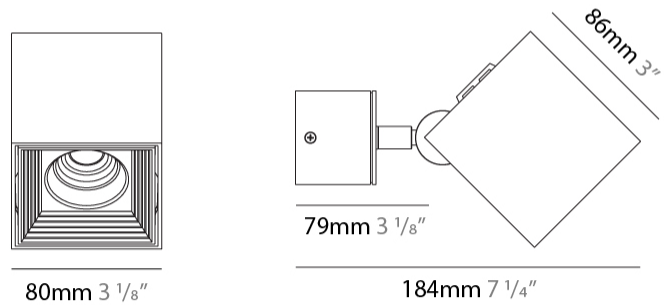

PROJECT	
TYPE	
SPECIFIER	
QUANTITY	
DATE	

DAU SINGLE ADJUSTABLE SURFACE

D92188R9-

base number Finish
Options

1. To build a product code in our configurator select the specify button on the base model # product page
2. To build a manual product code on this datasheet choose from the options listed below in blue font and add the suffix to the base model #

GENERAL

Series: Dau
Subseries: Dau Single Adjustable
Brand: Milan
Division: Design
Mounting Type: Surface
Subcategory: Spots

PHYSICAL

Shape: Cube
Length (mm): 80
Length (in): 3 1/8
Width (mm): 80
Width (in): 3 1/8
Height (mm): 86
Height (in): 3 3/8
Max. Overall Height (mm): 164
Max. Overall Height (in): 6 7/16
Light Distribution: Adjustable / Direct
Fixture Finish: BAL / MWL / BSL
Fixture Material: Extruded Aluminum

ELECTRICAL

Lamp Type: LED
Input Wattage (W): 10
Total Output Wattage (W): 9.3
Dimming: Tri-Mode (Non-Dimming and Phase Dimming (120Vac only) and 0-10V Dimming)
Driver Included: No
Driver Location: Remote
Driver Type: Constant Current - 120 / 277Vac
Driver Class: Class 2
Input Voltage (V): 120 - 277
Constant Current (MA): 350

LED

Number of LEDs: 1
Color Temperature (°K): 3000
Max. Delivered Lumen (lm): 956
CRI: >90 CRI
Lamp Life (hrs): 50000

OPTICAL

Optic°: 50
Adjustability: Rotational 300°; Tilt 90°

RATINGS AND CERTIFICATIONS

Certified By: Certified for North American Standards
IP rating: IP20