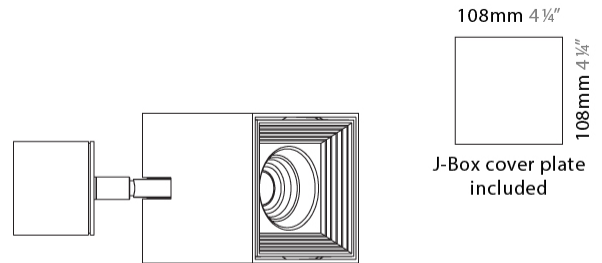

PROJECT	
TYPE	
SPECIFIER	
QUANTITY	
DATE	

DAU SINGLE ADJUSTABLE SURFACE

D92188R9-

base number Finish
Options

1. To build a product code in our configurator select the specify button on the base model # product page
2. To build a manual product code on this datasheet choose from the options listed below in blue font and add the suffix to the base model #

GENERAL

Series: Dau
Subseries: Dau Single Adjustable
Brand: Milan
Division: Design
Mounting Type: Surface
Subcategory: Spots

PHYSICAL

Shape: Cube
Length (mm): 80
Length (in): 3 1/8
Width (mm): 80
Width (in): 3 1/8
Height (mm): 86
Height (in): 3 3/8
Max. Overall Height (mm): 164
Max. Overall Height (in): 6 7/16
Light Distribution: Adjustable / Direct
Fixture Finish: BAL / MWL / BSL
Fixture Material: Extruded Aluminum

ELECTRICAL

Lamp Type: LED
Input Wattage (W): 10
Total Output Wattage (W): 9.3
Dimming: Tri-Mode (Non-Dimming and Phase Dimming (120Vac only) and 0-10V Dimming)
Driver Included: No
Driver Location: Remote
Driver Type: Constant Current - 120 / 277Vac
Driver Class: Class 2
Input Voltage (V): 120 - 277
Constant Current (MA): 350

LED

Number of LEDs: 1
Color Temperature (°K): 3000
Max. Delivered Lumen (lm): 956
CRI: >90 CRI
Lamp Life (hrs): 50000

OPTICAL

Optic°: 50
Adjustability: Rotational 300°; Tilt 90°

RATINGS AND CERTIFICATIONS

Certified By: Certified for North American Standards
IP rating: IP20