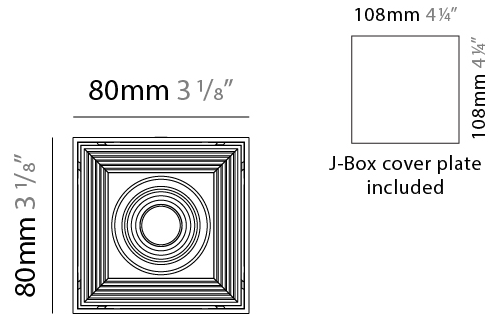

DAU SINGLE SURFACE

D92126R9-

base number Finish Options

1. To build a product code in our configurator select the specify button on the base model # product page
2. To build a manual product code on this datasheet choose from the options listed below in blue font and add the suffix to the base model #

GENERAL

Series: Dau
Subseries: Dau Single
Brand: Milan
Division: Design
Mounting Type: Surface
Mounting Location: Ceiling
Subcategory: Downlight

PHYSICAL

Shape: Cube
Length (mm): 80
Length (in): 3 1/8
Width (mm): 80
Width (in): 3 1/8
Height (mm): 91
Height (in): 3 9/16
Light Distribution: Direct
Fixture Finish: BAL / MWL / BSL
Fixture Material: Extruded Aluminum

ELECTRICAL

Lamp Type: LED
Input Wattage (W): 10
Total Output Wattage (W): 9.3
Dimming: Tri-Mode (Non-Dimming and Phase Dimming (120Vac only) and 0-10V Dimming)
Driver Included: No
Driver Location: Remote
Driver Type: Constant Current
Input Voltage (V): 120 - 277
Constant Current (MA): 350

LED

Number of LEDs: 1
Color Temperature (°K): 3000
Max. Delivered Lumen (lm): 956
CRI: >90 CRI
Lamp Life (hrs): 50000

OPTICAL

RATINGS AND CERTIFICATIONS

Certified By: Certified for North American Standards
IP rating: IP20

PROJECT
TYPE
SPECIFIER
QUANTITY
DATE