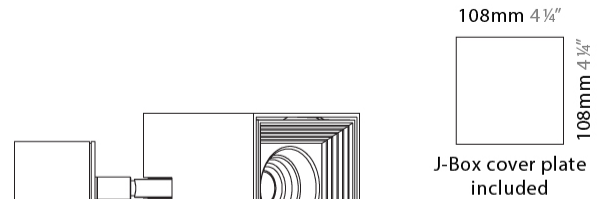

PROJECT	
TYPE	
SPECIFIER	
QUANTITY	
DATE	

DAU SINGLE ADJUSTABLE SURFACE

D92188R9-

base number Finish
Options

1. To build a product code in our configurator select the specify button on the base model # product page
2. To build a manual product code on this datasheet choose from the options listed below in blue font and add the suffix to the base model #

GENERAL

Series: Dau
Subseries: Dau Single Adjustable
Brand: Milan
Division: Design
Mounting Type: Surface
Subcategory: Spots

PHYSICAL

Shape: Cube
Length (mm): 80
Length (in): 3 1/8
Width (mm): 80
Width (in): 3 1/8
Height (mm): 86
Height (in): 3 3/8
Max. Overall Height (mm): 164
Max. Overall Height (in): 6 7/16
Light Distribution: Adjustable / Direct
Fixture Finish: BAL / MWL / BSL
Fixture Material: Extruded Aluminum

ELECTRICAL

Lamp Type: LED
Input Wattage (W): 10
Total Output Wattage (W): 9.3
Dimming: Tri-Mode (Non-Dimming and Phase Dimming (120Vac only) and 0-10V Dimming)
Driver Included: No
Driver Location: Remote
Driver Type: Constant Current - 120 / 277Vac
Driver Class: Class 2
Input Voltage (V): 120 - 277
Constant Current (MA): 350

LED

Number of LEDs: 1
Color Temperature (°K): 3000
Max. Delivered Lumen (lm): 956
CRI: >90 CRI
Lamp Life (hrs): 50000

OPTICAL

Optic°: 50
Adjustability: Rotational 300°; Tilt 90°

RATINGS AND CERTIFICATIONS

Certified By: Certified for North American Standards
IP rating: IP20