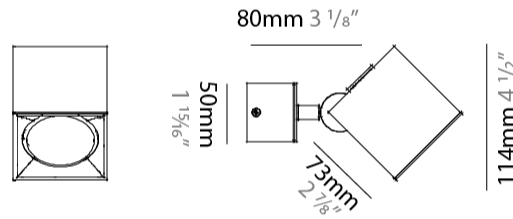

PROJECT	_____
TYPE	_____
SPECIFIER	_____
QUANTITY	_____
DATE	_____

DAU SINGLE SURFACE

D92019-

base number   Finish
Options

1. To build a product code in our configurator select the specify button on the base model # product page
2. To build a manual product code on this datasheet choose from the options listed below in blue font and add the suffix to the base model #

GENERAL

Series: Dau _____
Subseries: Dau Single _____
Brand: Milan _____
Division: Design _____
Mounting Type: Surface _____
Subcategory: Spots _____

PHYSICAL

Shape: Cube _____
Length (mm): 80 _____
Length (in): 3 1/8 _____
Width (mm): 83 _____
Width (in): 3 1/4 _____
Height (mm): 80 _____
Height (in): 3 1/8 _____
Max. Overall Height (mm): 160 _____
Max. Overall Height (in): 6 5/16 _____
Light Distribution: Adjustable / Direct _____
Weight (kg): 0.82 _____
Weight (lbs): 1.81 _____
Fixture Finish: [BAL](#) / [MWL](#) / [BSL](#) _____
Fixture Material: Extruded Aluminum _____

ELECTRICAL

Number of Lamps: 1 _____
Lamp Type: LED Retrofit _____
Lamp Shape: MR16 _____
Bulb Included: Bulb Not Included _____
Max. Wattage Per Lamp (W): 4 _____
Lamp Base: GU10 _____
Input Voltage (V): 120 _____

LED

OPTICAL

RATINGS AND CERTIFICATIONS

Certified By: Certified for North American Standards _____
IP rating: IP20 _____