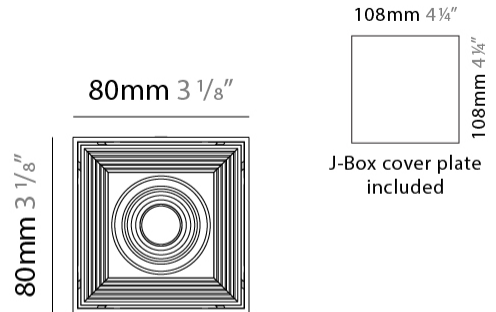

DAU SINGLE SURFACE

D92126R9-

base number Finish
Options

PROJECT
TYPE
SPECIFIER
QUANTITY
DATE

1. To build a product code in our configurator select the specify button on the base model # product page
2. To build a manual product code on this datasheet choose from the options listed below in blue font and add the suffix to the base model #

GENERAL

Series: Dau
Subseries: Dau Single
Brand: Milan
Division: Design
Mounting Type: Surface
Mounting Location: Ceiling
Subcategory: Downlight

PHYSICAL

Shape: Cube
Length (mm): 80
Length (in): 3 1/8
Width (mm): 80
Width (in): 3 1/8
Height (mm): 91
Height (in): 3 9/16
Light Distribution: Direct
Fixture Finish: BAL / MWL / BSL
Fixture Material: Extruded Aluminum

ELECTRICAL

Lamp Type: LED
Input Wattage (W): 10
Total Output Wattage (W): 9.3
Dimming: Tri-Mode (Non-Dimming and Phase Dimming (120Vac only) and 0-10V Dimming)
Driver Included: No
Driver Location: Remote
Driver Type: Constant Current
Input Voltage (V): 120 - 277
Constant Current (MA): 350

LED

Number of LEDs: 1
Color Temperature (°K): 3000
Max. Delivered Lumen (lm): 956
CRI: >90 CRI
Lamp Life (hrs): 50000

OPTICAL

RATINGS AND CERTIFICATIONS

Certified By: Certified for North American Standards
IP rating: IP20