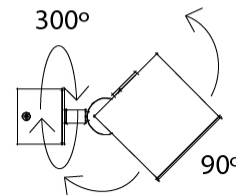

PROJECT	_____
TYPE	_____
SPECIFIER	_____
QUANTITY	_____
DATE	_____

DAU SINGLE SURFACE

D92019-

base number   Finish
Options

1. To build a product code in our configurator select the specify button on the base model # product page
2. To build a manual product code on this datasheet choose from the options listed below in blue font and add the suffix to the base model #

GENERAL

Series: Dau _____
Subseries: Dau Single _____
Brand: Milan _____
Division: Design _____
Mounting Type: Surface _____
Subcategory: Spots _____

PHYSICAL

Shape: Cube _____
Length (mm): 80 _____
Length (in): 3 1/8 _____
Width (mm): 83 _____
Width (in): 3 1/4 _____
Height (mm): 80 _____
Height (in): 3 1/8 _____
Max. Overall Height (mm): 160 _____
Max. Overall Height (in): 6 5/16 _____
Light Distribution: Adjustable / Direct _____
Weight (kg): 0.82 _____
Weight (lbs): 1.81 _____
Fixture Finish: [BAL](#) / [MWL](#) / [BSL](#) _____
Fixture Material: Extruded Aluminum _____

ELECTRICAL

Number of Lamps: 1 _____
Lamp Type: LED Retrofit _____
Lamp Shape: MR16 _____
Bulb Included: Bulb Not Included _____
Max. Wattage Per Lamp (W): 4 _____
Lamp Base: GU10 _____
Input Voltage (V): 120 _____

LED

OPTICAL

RATINGS AND CERTIFICATIONS

Certified By: Certified for North American Standards _____
IP rating: IP20 _____