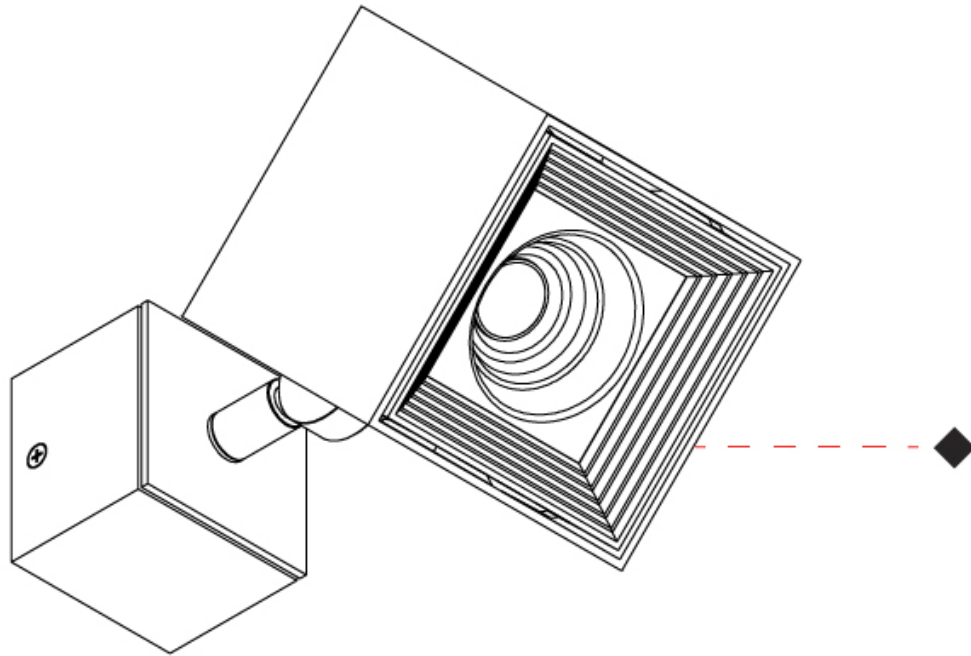

DAU SINGLE ADJUSTABLE SURFACE

D92188R9-

PROJECT	_____
TYPE	_____
SPECIFIER	_____
QUANTITY	_____
DATE	_____