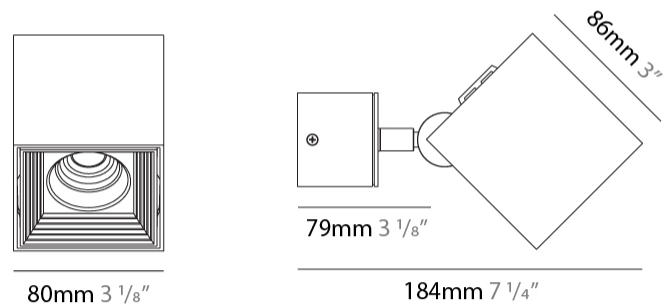

PROJECT	
TYPE	
SPECIFIER	
QUANTITY	
DATE	

DAU SINGLE ADJUSTABLE SURFACE

D92188R9-

base number Finish
Options

1. To build a product code in our configurator select the specify button on the base model # product page
2. To build a manual product code on this datasheet choose from the options listed below in blue font and add the suffix to the base model #

GENERAL

Series: Dau
Subseries: Dau Single Adjustable
Brand: Milan
Division: Design
Mounting Type: Surface
Subcategory: Spots

PHYSICAL

Shape: Cube
Length (mm): 80
Length (in): 3 1/8
Width (mm): 80
Width (in): 3 1/8
Height (mm): 86
Height (in): 3 3/8
Max. Overall Height (mm): 164
Max. Overall Height (in): 6 7/16
Light Distribution: Adjustable / Direct
Fixture Finish: BAL / MWL / BSL
Fixture Material: Extruded Aluminum

ELECTRICAL

Lamp Type: LED
Input Wattage (W): 10
Total Output Wattage (W): 9.3
Dimming: Tri-Mode (Non-Dimming and Phase Dimming (120Vac only) and 0-10V Dimming)
Driver Included: No
Driver Location: Remote
Driver Type: Constant Current - 120 / 277Vac
Driver Class: Class 2
Input Voltage (V): 120 - 277
Constant Current (MA): 350

LED

Number of LEDs: 1
Color Temperature (°K): 3000
Max. Delivered Lumen (lm): 956
CRI: >90 CRI
Lamp Life (hrs): 50000

OPTICAL

Optic°: 50
Adjustability: Rotational 300°; Tilt 90°

RATINGS AND CERTIFICATIONS

Certified By: Certified for North American Standards
IP rating: IP20