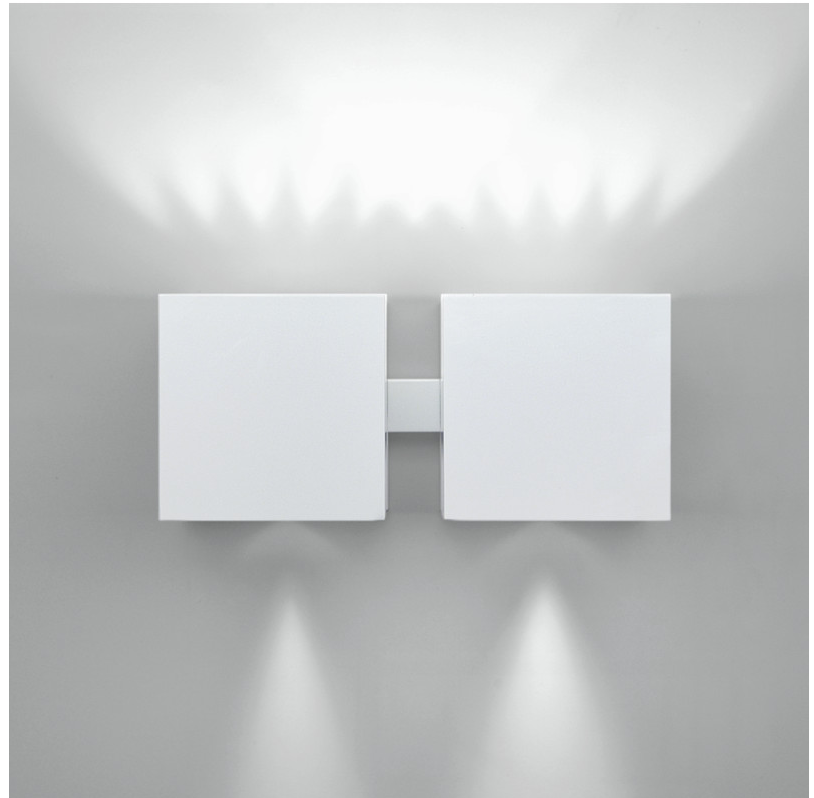

PROJECT _____
TYPE _____
SPECIFIER _____
QUANTITY _____
DATE _____

DAU DOUBLE SURFACE

D93095- : D93095-WHI

base number

1. To build a product code in our configurator select the specify button on the base model # product page
2. To build a manual product code on this datasheet choose from the options listed below in blue font and add the suffix to the base model #

GENERAL

Series: Dau _____
Subseries: Dau Double _____
Partner: Milan _____
Division: Design _____
Installation: Surface _____
Product Type: Wall Surface _____
Mounting Location: Wall _____
Light Distribution: Direct / Indirect _____

PHYSICAL

Shape: Rectangle _____
Length (mm): 180 _____
Length (in): 7 1/16 _____
Height (mm): 80 _____
Depth (mm): 101 _____
Height (in): 3 1/8 _____
Depth (in): 4 _____
Extension (mm): 101 _____
Extension (in): 4 _____
Weight (kg): 1.4 _____
Weight (lbs): 2.999 _____
Fixture Material: Extruded Aluminum _____

ELECTRICAL

Number of Lamps: 2 _____
Lamp Type: LED Retrofit _____
Lamp Shape: T4 _____
Bulb Included: Bulb Not Included _____
Total Output Wattage (W): 7 _____
Max. Wattage Per Lamp (W): 3.5 _____
Lamp Base: G9 _____
Input Voltage (V): 120Vac Direct Line _____

LED

OPTICAL

RATINGS AND CERTIFICATIONS

Certified By: CSA Certified to UL and CSA Standards _____
IP rating: IP20 _____