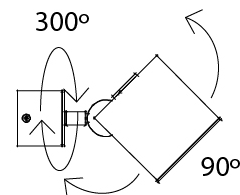

DAU SINGLE SURFACE

D92019- : D92019-BSL

base number

PROJECT	
TYPE	
SPECIFIER	
QUANTITY	
DATE	

1. To build a product code in our configurator select the specify button on the base model # product page
2. To build a manual product code on this datasheet choose from the options listed below in blue font and add the suffix to the base model #

GENERAL

Series: Dau
Subseries: Dau Single
Partner: Milan
Division: Design
Installation: Surface
Product Type: Spots
Mounting Location: Ceiling
Light Distribution: Adjustable / Direct

PHYSICAL

Shape: Cube
Length (mm): 80
Length (in): 3 1/8
Width (mm): 83
Width (in): 3 1/4
Height (mm): 80
Height (in): 3 1/8
Max. Overall Height (mm): 160
Max. Overall Height (in): 6 5/16
Weight (kg): 0.82
Weight (lbs): 1.81
Fixture Material: Extruded Aluminum

ELECTRICAL

Number of Lamps: 1
Lamp Type: LED Retrofit
Lamp Shape: MR16
Bulb Included: Bulb Not Included
Total Output Wattage (W): 4
Max. Wattage Per Lamp (W): 4
Lamp Base: GU10
Input Voltage (V): 120

LED

OPTICAL

RATINGS AND CERTIFICATIONS

Certified By: CSA Certified to UL and CSA Standards
IP rating: IP20