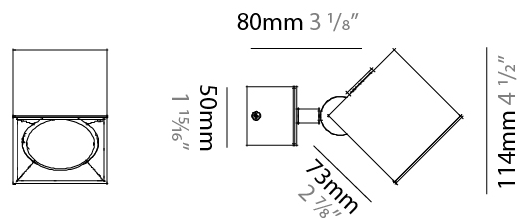

DAU SINGLE SURFACE

D92019- : D92019-BSL

base number

PROJECT	
TYPE	
SPECIFIER	
QUANTITY	
DATE	

1. To build a product code in our configurator select the specify button on the base model # product page
2. To build a manual product code on this datasheet choose from the options listed below in blue font and add the suffix to the base model #

GENERAL

Series: Dau
Subseries: Dau Single
Partner: Milan
Division: Design
Installation: Surface
Product Type: Spots
Mounting Location: Ceiling
Light Distribution: Adjustable / Direct

PHYSICAL

Shape: Cube
Length (mm): 80
Length (in): 3 1/8
Width (mm): 83
Width (in): 3 1/4
Height (mm): 80
Height (in): 3 1/8
Max. Overall Height (mm): 160
Max. Overall Height (in): 6 5/16
Weight (kg): 0.82
Weight (lbs): 1.81
Fixture Material: Extruded Aluminum

ELECTRICAL

Number of Lamps: 1
Lamp Type: LED Retrofit
Lamp Shape: MR16
Bulb Included: Bulb Not Included
Total Output Wattage (W): 4
Max. Wattage Per Lamp (W): 4
Lamp Base: GU10
Input Voltage (V): 120

LED

OPTICAL

RATINGS AND CERTIFICATIONS

Certified By: CSA Certified to UL and CSA Standards
IP rating: IP20