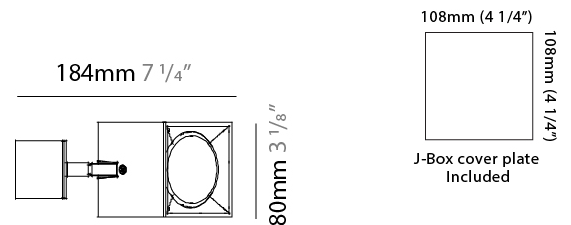

DAU SINGLE SURFACE

D92019- : D92019-BSL

base number

PROJECT	
TYPE	
SPECIFIER	
QUANTITY	
DATE	

1. To build a product code in our configurator select the specify button on the base model # product page
2. To build a manual product code on this datasheet choose from the options listed below in blue font and add the suffix to the base model #

GENERAL

Series: Dau
Subseries: Dau Single
Partner: Milan
Division: Design
Installation: Surface
Product Type: Spots
Mounting Location: Ceiling
Light Distribution: Adjustable / Direct

PHYSICAL

Shape: Cube
Length (mm): 80
Length (in): 3 1/8
Width (mm): 83
Width (in): 3 1/4
Height (mm): 80
Height (in): 3 1/8
Max. Overall Height (mm): 160
Max. Overall Height (in): 6 5/16
Weight (kg): 0.82
Weight (lbs): 1.81
Fixture Material: Extruded Aluminum

ELECTRICAL

Number of Lamps: 1
Lamp Type: LED Retrofit
Lamp Shape: MR16
Bulb Included: Bulb Not Included
Total Output Wattage (W): 4
Max. Wattage Per Lamp (W): 4
Lamp Base: GU10
Input Voltage (V): 120

LED

OPTICAL

RATINGS AND CERTIFICATIONS

Certified By: CSA Certified to UL and CSA Standards
IP rating: IP20