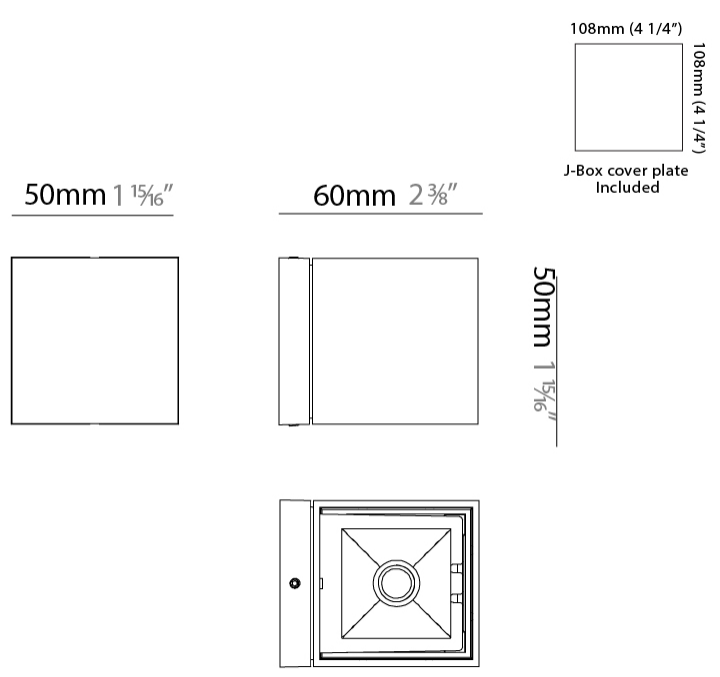

PROJECT	_____
TYPE	_____
SPECIFIER	_____
QUANTITY	_____
DATE	_____

DAU MINI SINGLE SURFACE

D93130R9-

base number   Finish
Options

1. To build a product code in our configurator select the specify button on the base model # product page
2. To build a manual product code on this datasheet choose from the options listed below in blue font and add the suffix to the base model #

GENERAL

Series: Dau _____
Subseries: Dau Mini Single _____
Partner: Milan _____
Division: Design _____
Installation: Surface _____
Product Type: Wall Surface _____
Mounting Location: Wall _____
Light Distribution: Direct / Indirect _____

PHYSICAL

Shape: Cube _____
Length (mm): 50 _____
Length (in): 1 ¹⁵/₁₆ _____
Height (mm): 50 _____
Height (in): 1 ¹⁵/₁₆ _____
Extension (mm): 60 _____
Extension (in): 2 ³/₈ _____
Fixture Finish: CHR / MBL / MWL _____
Fixture Material: Extruded Aluminum _____

ELECTRICAL

Lamp Type: LED _____
Total Output Wattage (W): 10 _____
Dimming: Electronic Low Voltage Dimming _____
Input Voltage (V): 120Vac Direct Line _____

LED

Number of LEDs: 2 _____
Color Temperature (°K): 3000 _____
Max. Delivered Lumen (lm): 1000 _____
CRI: >90 CRI _____

OPTICAL

RATINGS AND CERTIFICATIONS

Certified By: Certified for North American Standards _____
IP rating: IP20 _____