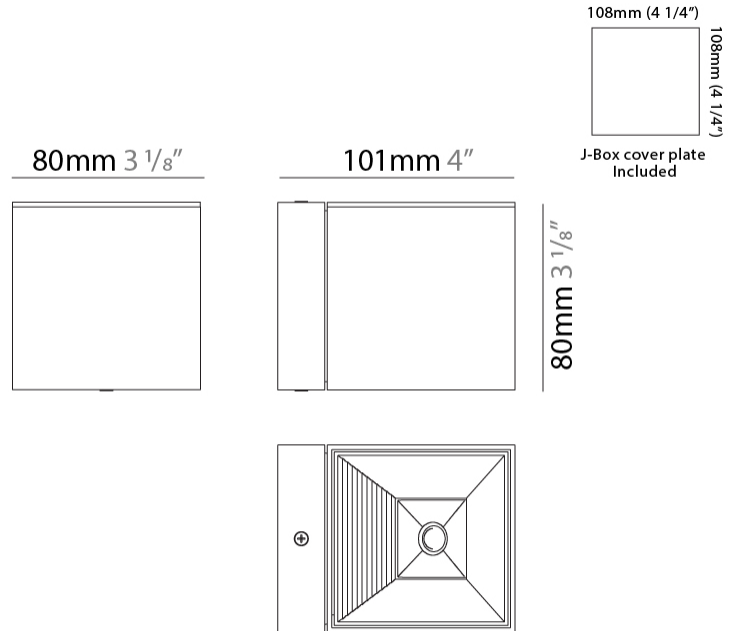

DAU SINGLE SURFACE

D93239-

base number   Finish
Options

PROJECT
TYPE
SPECIFIER
QUANTITY
DATE

1. To build a product code in our configurator select the specify button on the base model # product page
2. To build a manual product code on this datasheet choose from the options listed below in blue font and add the suffix to the base model #

GENERAL

Series: Dau
Subseries: Dau Single
Partner: Milan
Division: Design
Installation: Surface
Product Type: Downlight
Mounting Location: Wall
Light Distribution: Direct

PHYSICAL

Aperture Sizes - Downlights: 3"
Shape: Cube
Length (mm): 80
Length (in): 3 1/8"
Height (mm): 80
Depth (mm): 101
Height (in): 3 1/8"
Depth (in): 4
Extension (mm): 101
Extension (in): 4
Fixture Finish: BAL / MWL / BSL
Fixture Material: Extruded Aluminum

ELECTRICAL

Lamp Type: LED
Input Wattage (W): 7
Dimming: Electronic Low Voltage Dimming
Input Voltage (V): 120Vac Direct Line

LED

Number of LEDs: 1
Color Temperature (°K): 3000
Max. Delivered Lumen (lm): 665
CRI: >90 CRI
Lamp Life (hrs): 50000

OPTICAL

RATINGS AND CERTIFICATIONS

Certified By: Certified for North American Standards
IP rating: IP20