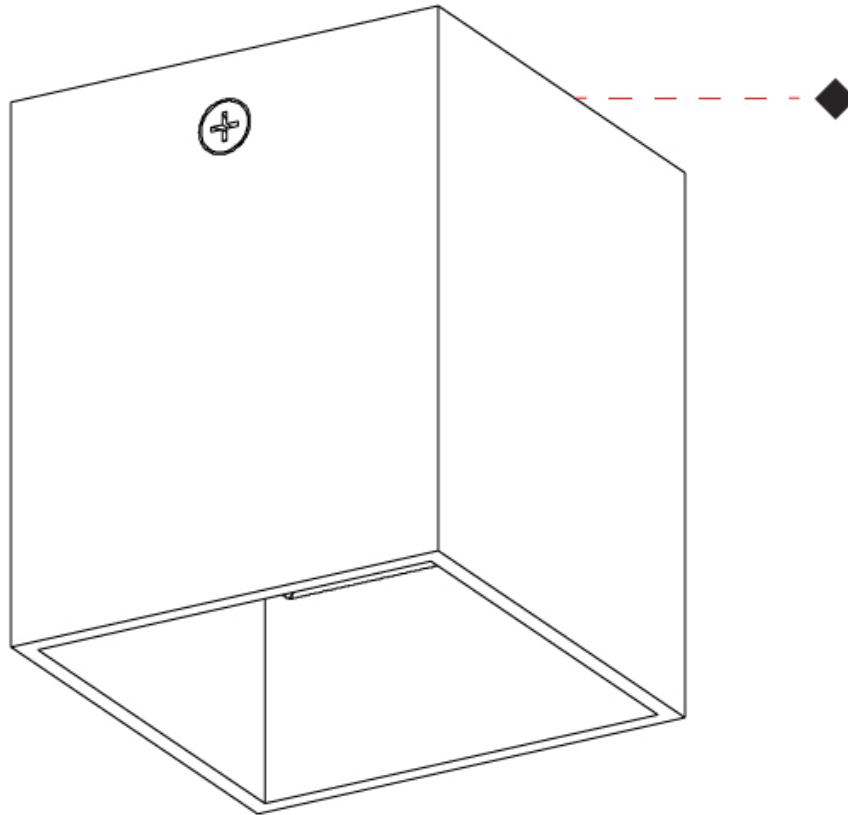

DAU SINGLE SURFACE

D92130R9-

PROJECT _____

TYPE _____

SPECIFIER _____

QUANTITY _____

DATE _____

D