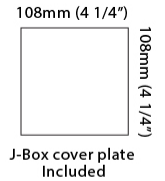

DAU SINGLE SURFACE

D93041-

base number   Finish
Options

PROJECT	_____
TYPE	_____
SPECIFIER	_____
QUANTITY	_____
DATE	_____

1. To build a product code in our configurator select the specify button on the base model # product page
2. To build a manual product code on this datasheet choose from the options listed below in blue font and add the suffix to the base model #

GENERAL

Series: Dau _____
Subseries: Dau Single _____
Partner: Milan _____
Division: Design _____
Installation: Surface _____
Product Type: Wall Surface _____
Mounting Location: Wall _____
Light Distribution: Direct / Indirect _____

PHYSICAL

Shape: Cube _____
Length (mm): 80 _____
Length (in): 3 1/8 _____
Height (mm): 80 _____
Depth (mm): 101 _____
Height (in): 3 1/8 _____
Depth (in): 4 _____
Extension (mm): 101 _____
Extension (in): 4 _____
Weight (kg): 0.82 _____
Weight (lbs): 1.81 _____
Fixture Finish: [BAL / MWL / BSL](#) _____
Fixture Material: Extruded Aluminum _____

ELECTRICAL

Number of Lamps: 1 _____
Lamp Type: LED Retrofit _____
Lamp Shape: T4 _____
Bulb Included: Bulb Not Included _____
Max. Wattage Per Lamp (W): 3.5 _____
Lamp Base: G9 _____
Input Voltage (V): 120Vac Direct Line _____

LED

OPTICAL

RATINGS AND CERTIFICATIONS

Certified By: Certified for North American Standards _____
IP rating: IP20 _____