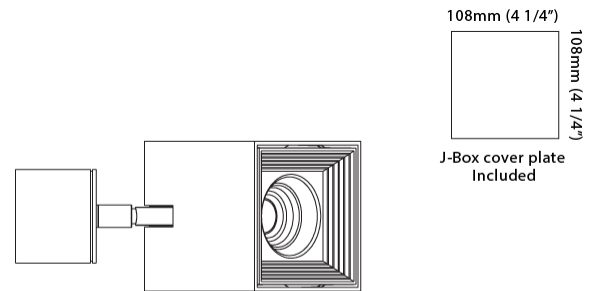

DAU SINGLE ADJUSTABLE SURFACE

D92188R9-

base number Finish
Options

PROJECT
TYPE
SPECIFIER
QUANTITY
DATE

1. To build a product code in our configurator select the specify button on the base model # product page
2. To build a manual product code on this datasheet choose from the options listed below in blue font and add the suffix to the base model #

GENERAL

Series: Dau
Subseries: Dau Single Adjustable
Partner: Milan
Division: Design
Installation: Surface
Product Type: Spots
Light Distribution: Adjustable

PHYSICAL

Shape: Cube
Length (mm): 80
Length (in): 3 1/8
Width (mm): 80
Width (in): 3 1/8
Height (mm): 86
Height (in): 3 3/8
Max. Overall Height (mm): 164
Max. Overall Height (in): 6 1/8
Fixture Finish: BAL / MWL / BSL
Fixture Material: Extruded Aluminum

ELECTRICAL

Lamp Type: LED
Input Wattage (W): 10
Total Output Wattage (W): 9.3
Dimming: Tri-Mode (Non-Dimming and Phase Dimming (120Vac only) and 0-10V Dimming)
Driver Included: No
Driver Location: Remote
Driver Type: Constant Current - 120 / 277Vac
Driver Class: Class 2
Input Voltage (V): 120 - 277
Constant Current (MA): 350

LED

Number of LEDs: 1
Color Temperature (°K): 3000
Max. Delivered Lumen (lm): 956
CRI: >90 CRI
Lamp Life (hrs): 50000

OPTICAL

Optic°: 50
Adjustability: Rotational 300°; Tilt 90°

RATINGS AND CERTIFICATIONS

Certified By: Certified for North American Standards
IP rating: IP20