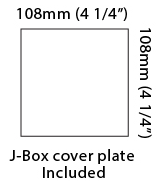

PROJECT	_____
TYPE	_____
SPECIFIER	_____
QUANTITY	_____
DATE	_____

DAU SINGLE SURFACE

D93041- : D93041-BAL

base number

1. To build a product code in our configurator select the specify button on the base model # product page
2. To build a manual product code on this datasheet choose from the options listed below in blue font and add the suffix to the base model #

GENERAL

Series: Dau _____
Subseries: Dau Single _____
Partner: Milan _____
Division: Design _____
Installation: Surface _____
Product Type: Wall Surface _____
Mounting Location: Wall _____
Light Distribution: Direct / Indirect _____

PHYSICAL

Shape: Cube _____
Length (mm): 80 _____
Length (in): 3 1/8 _____
Height (mm): 80 _____
Depth (mm): 101 _____
Height (in): 3 1/8 _____
Depth (in): 4 _____
Extension (mm): 101 _____
Extension (in): 4 _____
Weight (kg): 0.82 _____
Weight (lbs): 1.81 _____
Fixture Material: Extruded Aluminum _____

ELECTRICAL

Number of Lamps: 1 _____
Lamp Type: LED Retrofit _____
Lamp Shape: T4 _____
Bulb Included: Bulb Not Included _____
Total Output Wattage (W): 3.5 _____
Max. Wattage Per Lamp (W): 3.5 _____
Lamp Base: G9 _____
Input Voltage (V): 120Vac Direct Line _____

LED

OPTICAL

RATINGS AND CERTIFICATIONS

Certified By: CSA Certified to UL and CSA Standards _____
IP rating: IP20 _____