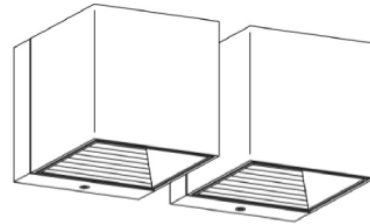

DAU 2 LIGHT LINEAR SURFACE

D93241-

base number _____
Finish _____
Options _____

1. To build a product code in our configurator select the specify button on the base model # product page
2. To build a manual product code on this datasheet choose from the options listed below in blue font and add the suffix to the base model #

GENERAL

Series: Dau _____
Subseries: Dau 2 light Linear _____
Partner: Milan _____
Division: Design _____
Installation: Surface _____
Product Type: Wall Surface _____
Mounting Location: Wall _____
Light Distribution: Direct / Indirect _____

PHYSICAL

Shape: Rectangle _____
Length (mm): 80 _____
Length (in): 3 1/8 _____
Height (mm): 80 _____
Depth (mm): 101 _____
Height (in): 3 1/8 _____
Depth (in): 4 _____
Fixture Finish: [BAL / MWL / BSL](#) _____
Fixture Material: Extruded Aluminum _____

ELECTRICAL

Lamp Type: LED _____
Input Wattage (W): 28 _____
Dimming: Electronic Low Voltage Dimming _____
Input Voltage (V): 120Vac Direct Line _____

LED

Number of LEDs: 4 _____
Color Temperature (°K): 3000 _____
Max. Delivered Lumen (lm): 1330 _____
CRI: >90 CRI _____
Lamp Life (hrs): 50000 _____

OPTICAL

RATINGS AND CERTIFICATIONS

Certified By: Certified for North American Standards _____
IP rating: IP20 _____