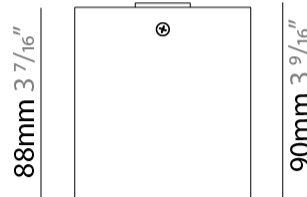

#### PHYSICAL

Aperture Sizes - Downlights: 2" \_\_\_\_\_  
 Shape: Abstract \_\_\_\_\_  
 Length (mm): 243 \_\_\_\_\_  
 Length (in): 9 1/2 \_\_\_\_\_  
 Width (mm): 80 \_\_\_\_\_  
 Width (in): 3 1/8 \_\_\_\_\_  
 Height (mm): 204 \_\_\_\_\_  
 Height (in): 8 \_\_\_\_\_  
 Weight (kg): 1.63 \_\_\_\_\_  
 Weight (lbs): 3.59 \_\_\_\_\_  
 Fixture Finish: [BAL](#) / [MWL](#) / [BSL](#) \_\_\_\_\_  
 Fixture Material: Extruded Aluminum \_\_\_\_\_

#### PHYSICAL

Aperture Sizes - Downlights: 3"  
 Shape: Cube  
 Length (mm): 80  
 Length (in): 3 1/8"  
 Width (mm): 80  
 Width (in): 3 1/8"  
 Height (mm): 91  
 Height (in): 3 9/16"  
 Fixture Finish: BAL / MWL / BSL  
 Fixture Material: Extruded Aluminum

#### RATINGS AND CERTIFICATIONS

Certified By: Certified for North American Standards  
 IP rating: IP20

80mm 3 1/8"

80mm 3 1/8"