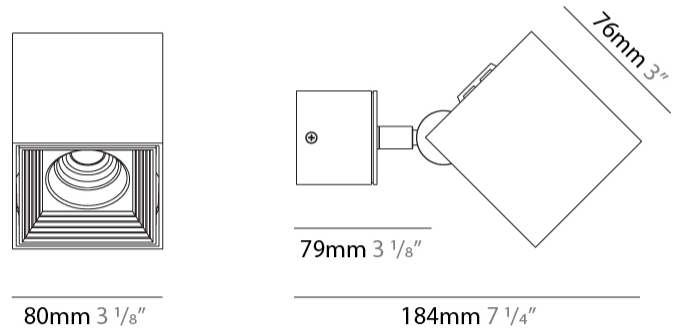

DAU SINGLE ADJUSTABLE SURFACE

D92188R9-

base number Finish
Options

PROJECT
TYPE
SPECIFIER
QUANTITY
DATE

1. To build a product code in our configurator select the specify button on the base model # product page
2. To build a manual product code on this datasheet choose from the options listed below in blue font and add the suffix to the base model #

GENERAL

Series: Dau
Subseries: Dau Single Adjustable
Partner: Milan
Division: Design
Installation: Surface
Product Type: Spots
Light Distribution: Adjustable

PHYSICAL

Shape: Cube
Length (mm): 80
Length (in): 3 1/8
Width (mm): 80
Width (in): 3 1/8
Height (mm): 86
Height (in): 3 3/8
Max. Overall Height (mm): 164
Max. Overall Height (in): 6 1/8
Fixture Finish: BAL / MWL / BSL
Fixture Material: Extruded Aluminum

ELECTRICAL

Lamp Type: LED
Input Wattage (W): 10
Total Output Wattage (W): 9.3
Dimming: Tri-Mode (Non-Dimming and Phase Dimming (120Vac only) and 0-10V Dimming)
Driver Included: No
Driver Location: Remote
Driver Type: Constant Current - 120 / 277Vac
Driver Class: Class 2
Input Voltage (V): 120 - 277
Constant Current (MA): 350

LED

Number of LEDs: 1
Color Temperature (°K): 3000
Max. Delivered Lumen (lm): 956
CRI: >90 CRI
Lamp Life (hrs): 50000

OPTICAL

Optic°: 50
Adjustability: Rotational 300°; Tilt 90°

RATINGS AND CERTIFICATIONS

Certified By: Certified for North American Standards
IP rating: IP20