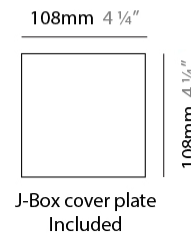

DAU DOUBLE SURFACE

D93195R9-

base number _____
Finish Options _____

1. To build a product code in our configurator select the specify button on the base model # product page
2. To build a manual product code on this datasheet choose from the options listed below in blue font and add the suffix to the base model #

GENERAL

Series: Dau _____
Subseries: Dau Double _____
Partner: Milan _____
Division: Design _____
Installation: Surface _____
Product Type: Wall Surface _____
Mounting Location: Wall _____
Light Distribution: Direct / Indirect _____

PHYSICAL

Shape: Rectangle _____
Length (mm): 80 _____
Length (in): 3 1/8 _____
Height (mm): 200 _____
Depth (mm): 101 _____
Height (in): 7 7/8 _____
Depth (in): 4 _____
Extension (mm): 101 _____
Extension (in): 4 _____
Fixture Finish: [BAL](#) / [MWL](#) / [BSL](#) _____
Fixture Material: Extruded Aluminum _____

ELECTRICAL

Lamp Type: LED _____
Total Output Wattage (W): 18.6 _____
Dimming: Electronic Low Voltage Dimming _____
Input Voltage (V): 120 _____

LED

Number of LEDs: 2 _____
Color Temperature (°K): 3000 _____
Nominal Lumen (lm): 1912 _____
CRI: >90 CRI _____
Lamp Life (hrs): 50000 _____

OPTICAL

RATINGS AND CERTIFICATIONS

Certified By: Certified for North American Standards _____
IP rating: IP20 _____