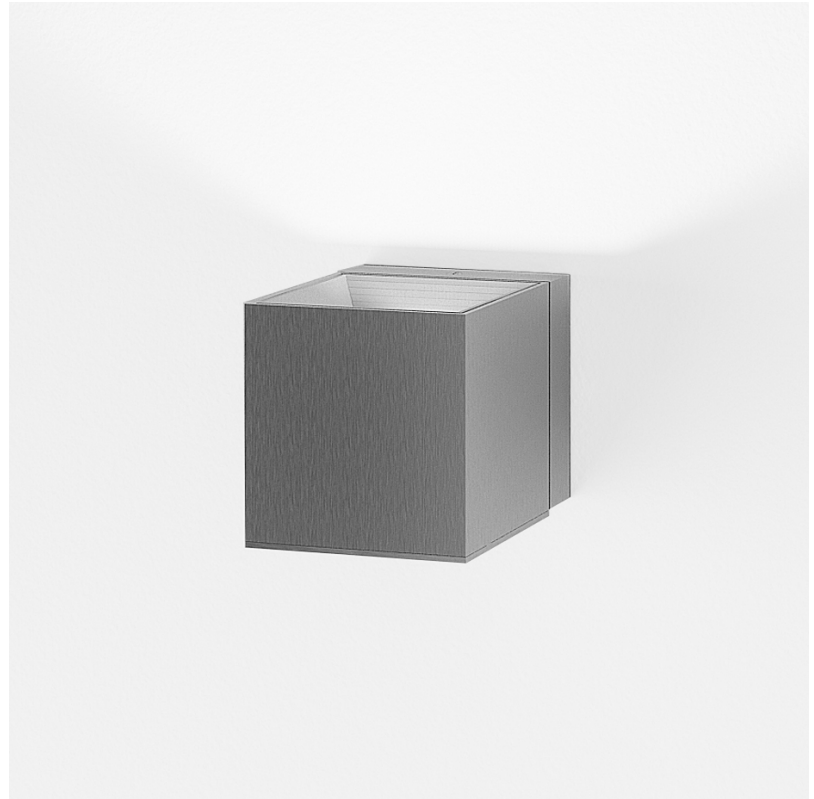

DAU SINGLE SURFACE

D93239-

base number   Finish
Options

PROJECT
TYPE
SPECIFIER
QUANTITY
DATE

1. To build a product code in our configurator select the specify button on the base model # product page
2. To build a manual product code on this datasheet choose from the options listed below in blue font and add the suffix to the base model #

GENERAL

Series: Dau
Subseries: Dau Single
Partner: Milan
Division: Design
Installation: Surface
Product Type: Downlight
Mounting Location: Wall
Light Distribution: Direct

PHYSICAL

Aperture Sizes - Downlights: 3"
Shape: Cube
Length (mm): 80
Length (in): 3 1/8"
Height (mm): 80
Depth (mm): 101
Height (in): 3 1/8"
Depth (in): 4
Extension (mm): 101
Extension (in): 4
Fixture Finish: BAL / MWL / BSL
Fixture Material: Extruded Aluminum

ELECTRICAL

Lamp Type: LED
Input Wattage (W): 7
Dimming: Electronic Low Voltage Dimming
Input Voltage (V): 120Vac Direct Line

LED

Number of LEDs: 1
Color Temperature (°K): 3000
Max. Delivered Lumen (lm): 665
CRI: >90 CRI
Lamp Life (hrs): 50000

OPTICAL

RATINGS AND CERTIFICATIONS

Certified By: Certified for North American Standards
IP rating: IP20