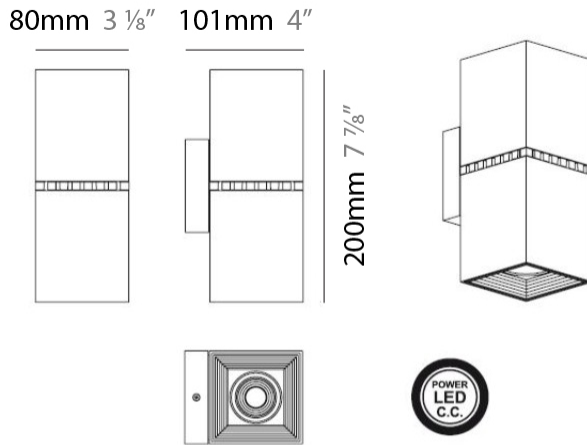

DAU DOUBLE SURFACE

D93195R9-

base number _____
Finish Options _____

1. To build a product code in our configurator select the specify button on the base model # product page
2. To build a manual product code on this datasheet choose from the options listed below in blue font and add the suffix to the base model #

GENERAL

Series: Dau _____
Subseries: Dau Double _____
Partner: Milan _____
Division: Design _____
Installation: Surface _____
Product Type: Wall Surface _____
Mounting Location: Wall _____
Light Distribution: Direct / Indirect _____

PHYSICAL

Shape: Rectangle _____
Length (mm): 80 _____
Length (in): 3 1/8 _____
Height (mm): 200 _____
Depth (mm): 101 _____
Height (in): 7 7/8 _____
Depth (in): 4 _____
Extension (mm): 101 _____
Extension (in): 4 _____
Fixture Finish: [BAL](#) / [MWL](#) / [BSL](#) _____
Fixture Material: Extruded Aluminum _____

ELECTRICAL

Lamp Type: LED _____
Total Output Wattage (W): 18.6 _____
Dimming: Electronic Low Voltage Dimming _____
Input Voltage (V): 120 _____

LED

Number of LEDs: 2 _____
Color Temperature (°K): 3000 _____
Nominal Lumen (lm): 1912 _____
CRI: >90 CRI _____
Lamp Life (hrs): 50000 _____

OPTICAL

RATINGS AND CERTIFICATIONS

Certified By: Certified for North American Standards _____
IP rating: IP20 _____