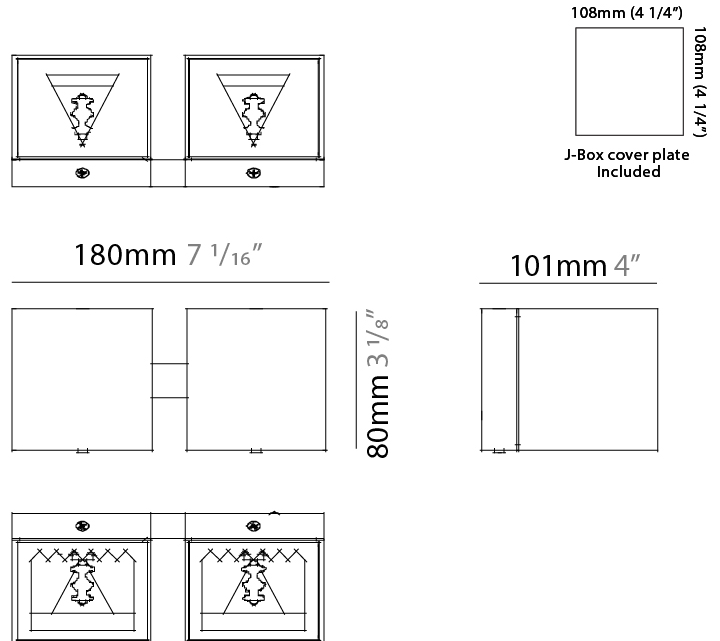

DAU DOUBLE SURFACE

D93095-

base number _____
Finish Options _____

1. To build a product code in our configurator select the specify button on the base model # product page
2. To build a manual product code on this datasheet choose from the options listed below in blue font and add the suffix to the base model #

GENERAL

Series: Dau _____
Subseries: Dau Double _____
Partner: Milan _____
Division: Design _____
Installation: Surface _____
Product Type: Wall Surface _____
Mounting Location: Wall _____
Light Distribution: Direct / Indirect _____

PHYSICAL

Shape: Rectangle _____
Length (mm): 180 _____
Length (in): 7 1/16 _____
Height (mm): 80 _____
Depth (mm): 101 _____
Height (in): 3 1/8 _____
Depth (in): 4 _____
Extension (mm): 101 _____
Extension (in): 4 _____
Fixture Finish: [BAL / MWL / BSL](#) _____
Fixture Material: Extruded Aluminum _____

ELECTRICAL

Number of Lamps: 2 _____
Lamp Type: LED Retrofit _____
Lamp Shape: T4 _____
Bulb Included: Bulb Not Included _____
Max. Wattage Per Lamp (W): 3.5 _____
Lamp Base: G9 _____
Input Voltage (V): 120Vac Direct Line _____

LED

OPTICAL

RATINGS AND CERTIFICATIONS

Certified By: Certified for North American Standards _____
IP rating: IP20 _____