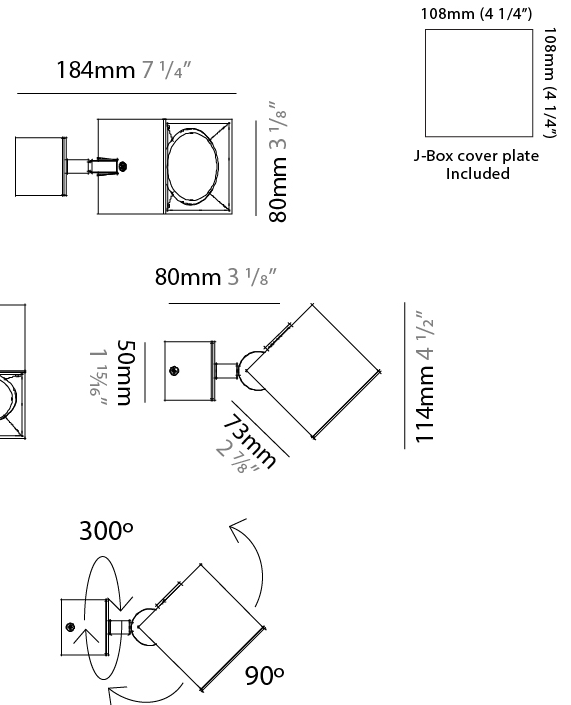

PROJECT	_____
TYPE	_____
SPECIFIER	_____
QUANTITY	_____
DATE	_____

DAU SINGLE SURFACE

D92019-

base number   Finish
Options

1. To build a product code in our configurator select the specify button on the base model # product page
2. To build a manual product code on this datasheet choose from the options listed below in blue font and add the suffix to the base model #

GENERAL

Series: Dau
Subseries: Dau Single
Partner: Milan
Division: Design
Installation: Surface
Product Type: Spots
Mounting Location: Ceiling
Light Distribution: Adjustable / Direct

PHYSICAL

Shape: Cube
Length (mm): 80
Length (in): 3 1/8
Width (mm): 83
Width (in): 3 1/4
Height (mm): 80
Height (in): 3 1/8
Max. Overall Height (mm): 160
Max. Overall Height (in): 6 5/16
Weight (kg): 0.82
Weight (lbs): 1.81
Fixture Finish: [BAL](#) / [MWL](#) / [BSL](#)
Fixture Material: Extruded Aluminum

ELECTRICAL

Number of Lamps: 1
Lamp Type: LED Retrofit
Lamp Shape: MR16
Bulb Included: Bulb Not Included
Max. Wattage Per Lamp (W): 4
Lamp Base: GU10
Input Voltage (V): 120

LED

OPTICAL

RATINGS AND CERTIFICATIONS

Certified By: Certified for North American Standards
IP rating: IP20