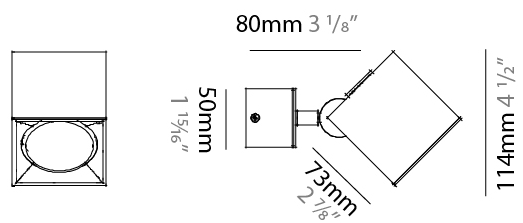

DAU SINGLE SURFACE

D92019- : D92019-BSL

base number

PROJECT	
TYPE	
SPECIFIER	
QUANTITY	
DATE	

1. To build a product code in our configurator select the specify button on the base model # product page
2. To build a manual product code on this datasheet choose from the options listed below in blue font and add the suffix to the base model #

GENERAL

Series: Dau
Subseries: Dau Single
Partner: Milan
Division: Design
Installation: Surface
Product Type: Spots
Mounting Location: Ceiling
Light Distribution: Adjustable / Direct

PHYSICAL

Shape: Cube
Length (mm): 80
Length (in): 3 1/8
Width (mm): 83
Width (in): 3 1/4
Height (mm): 80
Height (in): 3 1/8
Max. Overall Height (mm): 160
Max. Overall Height (in): 6 5/16
Weight (kg): 0.82
Weight (lbs): 1.81
Fixture Material: Extruded Aluminum

ELECTRICAL

Number of Lamps: 1
Lamp Type: LED Retrofit
Lamp Shape: MR16
Bulb Included: Bulb Not Included
Total Output Wattage (W): 4
Max. Wattage Per Lamp (W): 4
Lamp Base: GU10
Input Voltage (V): 120

LED

OPTICAL

RATINGS AND CERTIFICATIONS

Certified By: CSA Certified to UL and CSA Standards
IP rating: IP20