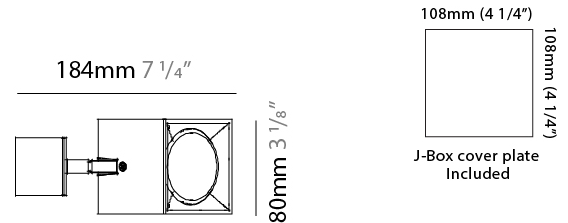

PROJECT	_____
TYPE	_____
SPECIFIER	_____
QUANTITY	_____
DATE	_____

DAU SINGLE SURFACE

D92019-

base number   Finish
Options

1. To build a product code in our configurator select the specify button on the base model # product page
2. To build a manual product code on this datasheet choose from the options listed below in blue font and add the suffix to the base model #

GENERAL

Series: Dau
Subseries: Dau Single
Partner: Milan
Division: Design
Installation: Surface
Product Type: Spots
Mounting Location: Ceiling
Light Distribution: Adjustable / Direct

PHYSICAL

Shape: Cube
Length (mm): 80
Length (in): 3 1/8
Width (mm): 83
Width (in): 3 1/4
Height (mm): 80
Height (in): 3 1/8
Max. Overall Height (mm): 160
Max. Overall Height (in): 6 5/16
Weight (kg): 0.82
Weight (lbs): 1.81
Fixture Finish: [BAL](#) / [MWL](#) / [BSL](#)
Fixture Material: Extruded Aluminum

ELECTRICAL

Number of Lamps: 1
Lamp Type: LED Retrofit
Lamp Shape: MR16
Bulb Included: Bulb Not Included
Max. Wattage Per Lamp (W): 4
Lamp Base: GU10
Input Voltage (V): 120

LED

OPTICAL

RATINGS AND CERTIFICATIONS

Certified By: Certified for North American Standards
IP rating: IP20