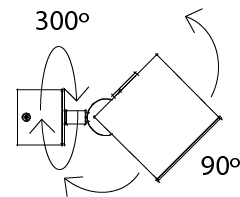

PROJECT	_____
TYPE	_____
SPECIFIER	_____
QUANTITY	_____
DATE	_____

DAU SINGLE SURFACE

D92019-

base number   Finish
Options

1. To build a product code in our configurator select the specify button on the base model # product page
2. To build a manual product code on this datasheet choose from the options listed below in blue font and add the suffix to the base model #

GENERAL

Series: Dau
Subseries: Dau Single
Partner: Milan
Division: Design
Installation: Surface
Product Type: Spots
Mounting Location: Ceiling
Light Distribution: Adjustable / Direct

PHYSICAL

Shape: Cube
Length (mm): 80
Length (in): 3 1/8
Width (mm): 83
Width (in): 3 1/4
Height (mm): 80
Height (in): 3 1/8
Max. Overall Height (mm): 160
Max. Overall Height (in): 6 5/16
Weight (kg): 0.82
Weight (lbs): 1.81
Fixture Finish: [BAL](#) / [MWL](#) / [BSL](#)
Fixture Material: Extruded Aluminum

ELECTRICAL

Number of Lamps: 1
Lamp Type: LED Retrofit
Lamp Shape: MR16
Bulb Included: Bulb Not Included
Max. Wattage Per Lamp (W): 4
Lamp Base: GU10
Input Voltage (V): 120

LED

OPTICAL

RATINGS AND CERTIFICATIONS

Certified By: Certified for North American Standards
IP rating: IP20