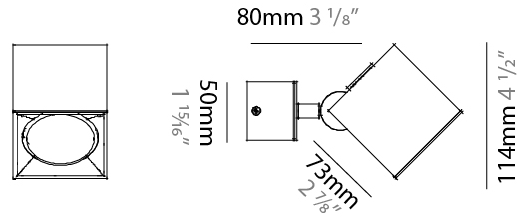

PROJECT	_____
TYPE	_____
SPECIFIER	_____
QUANTITY	_____
DATE	_____

DAU SINGLE SURFACE

D92019-

base number   Finish
Options

1. To build a product code in our configurator select the specify button on the base model # product page
2. To build a manual product code on this datasheet choose from the options listed below in blue font and add the suffix to the base model #

GENERAL

Series: Dau
Subseries: Dau Single
Partner: Milan
Division: Design
Installation: Surface
Product Type: Spots
Mounting Location: Ceiling
Light Distribution: Adjustable / Direct

PHYSICAL

Shape: Cube
Length (mm): 80
Length (in): 3 1/8
Width (mm): 83
Width (in): 3 1/4
Height (mm): 80
Height (in): 3 1/8
Max. Overall Height (mm): 160
Max. Overall Height (in): 6 5/16
Weight (kg): 0.82
Weight (lbs): 1.81
Fixture Finish: [BAL](#) / [MWL](#) / [BSL](#)
Fixture Material: Extruded Aluminum

ELECTRICAL

Number of Lamps: 1
Lamp Type: LED Retrofit
Lamp Shape: MR16
Bulb Included: Bulb Not Included
Max. Wattage Per Lamp (W): 4
Lamp Base: GU10
Input Voltage (V): 120

LED

OPTICAL

RATINGS AND CERTIFICATIONS

Certified By: Certified for North American Standards
IP rating: IP20